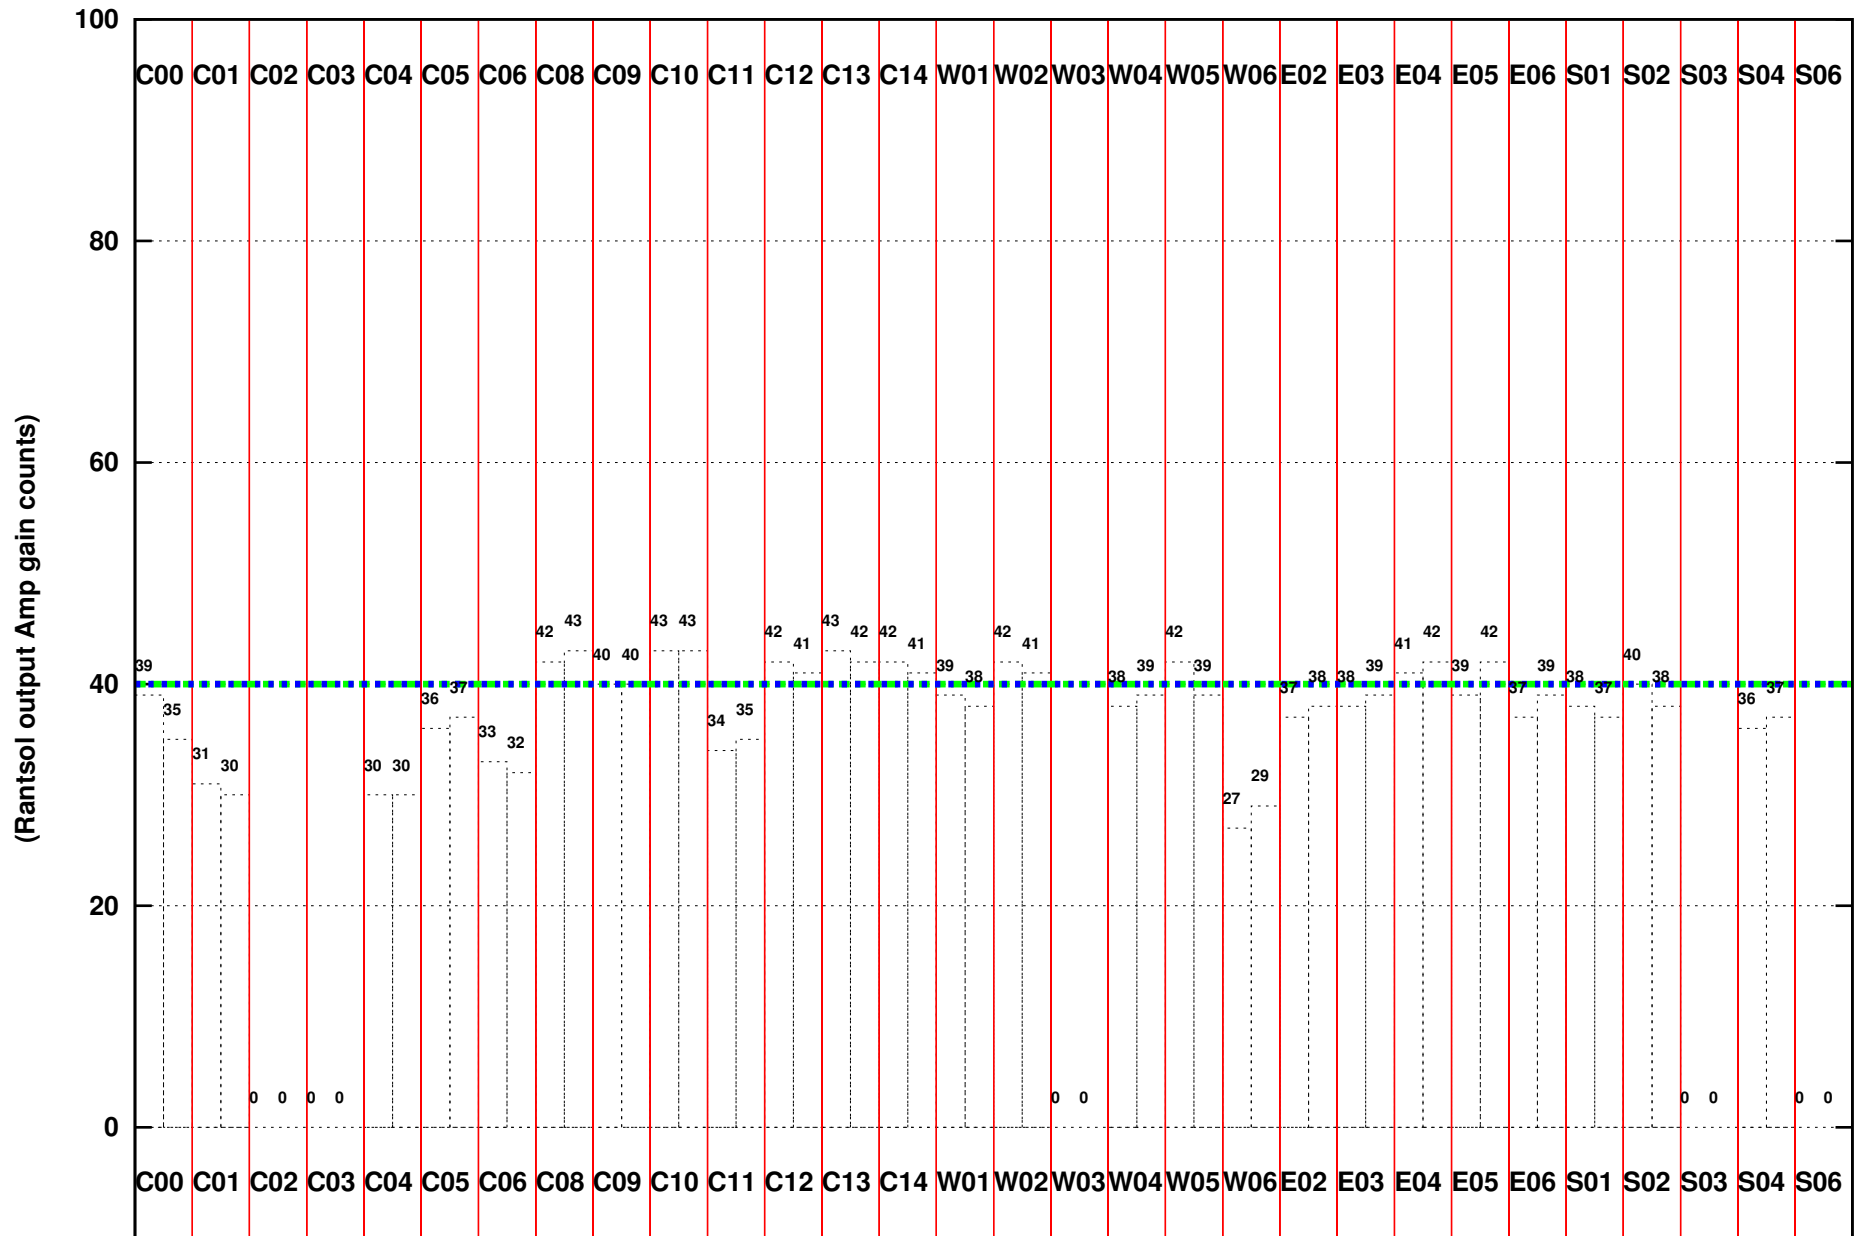

FRINGE STATUS (Rf:306.000,306.000 MHz., LO1:255.000,255.000 MHz., LO4/5:149.000,156.000 MHz.)

( File:/gsbifrdta1/28jun/40\_064\_28jun2021\_gsb.lta, scan:0, chan:128, Src:3C147, Date:28Jun2021 14:29:21)