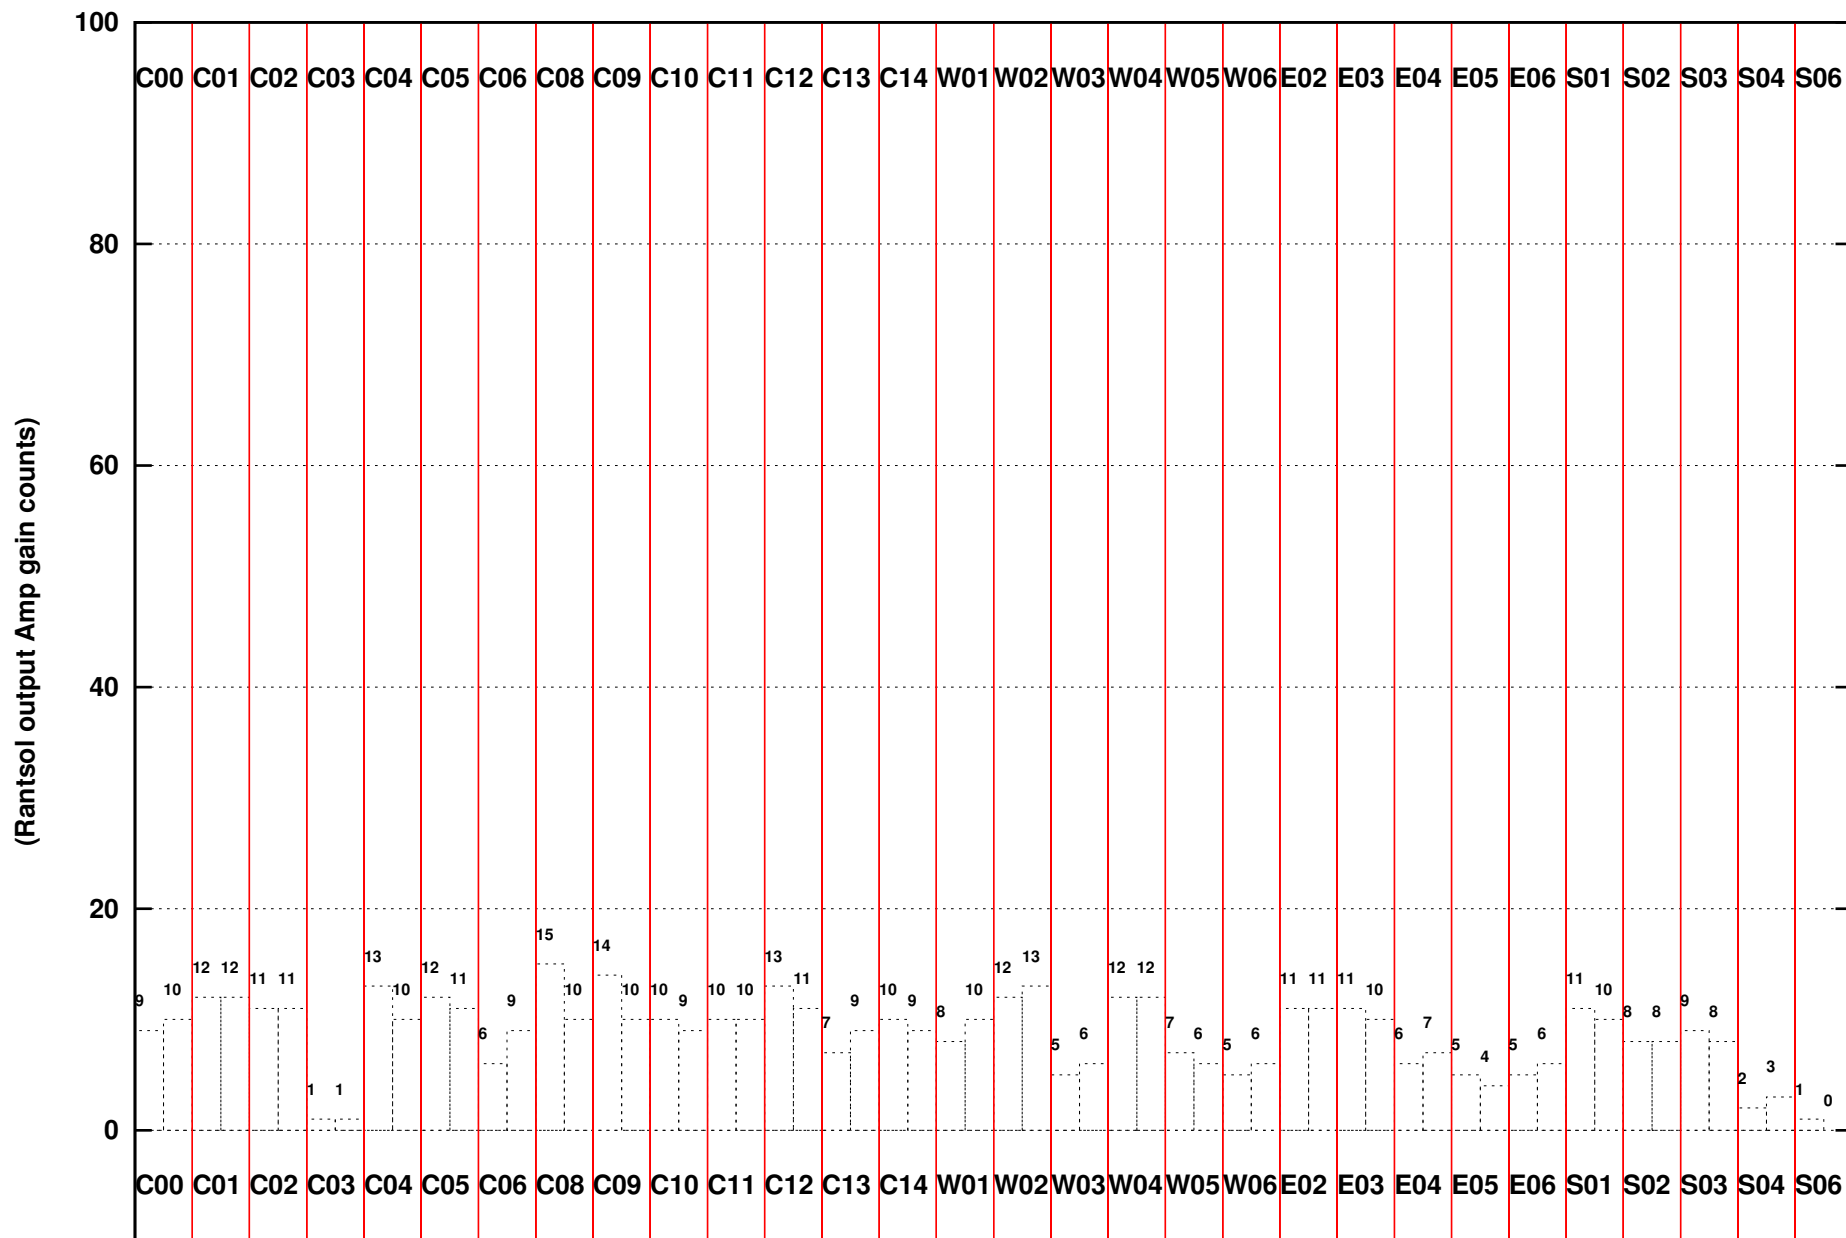

FRINGE STATUS (Rf:500.000,500.000 MHz., LO1:500.000,500.000 MHz., LO4/5:0.000,0.000 MHz.)

(File:/gwbifrddata2/28jun/40_066_28jun2021_gwb.lta, scan:0, chan:2048, Src:J1646-2142, Date:28Jun2021 19:35:55)