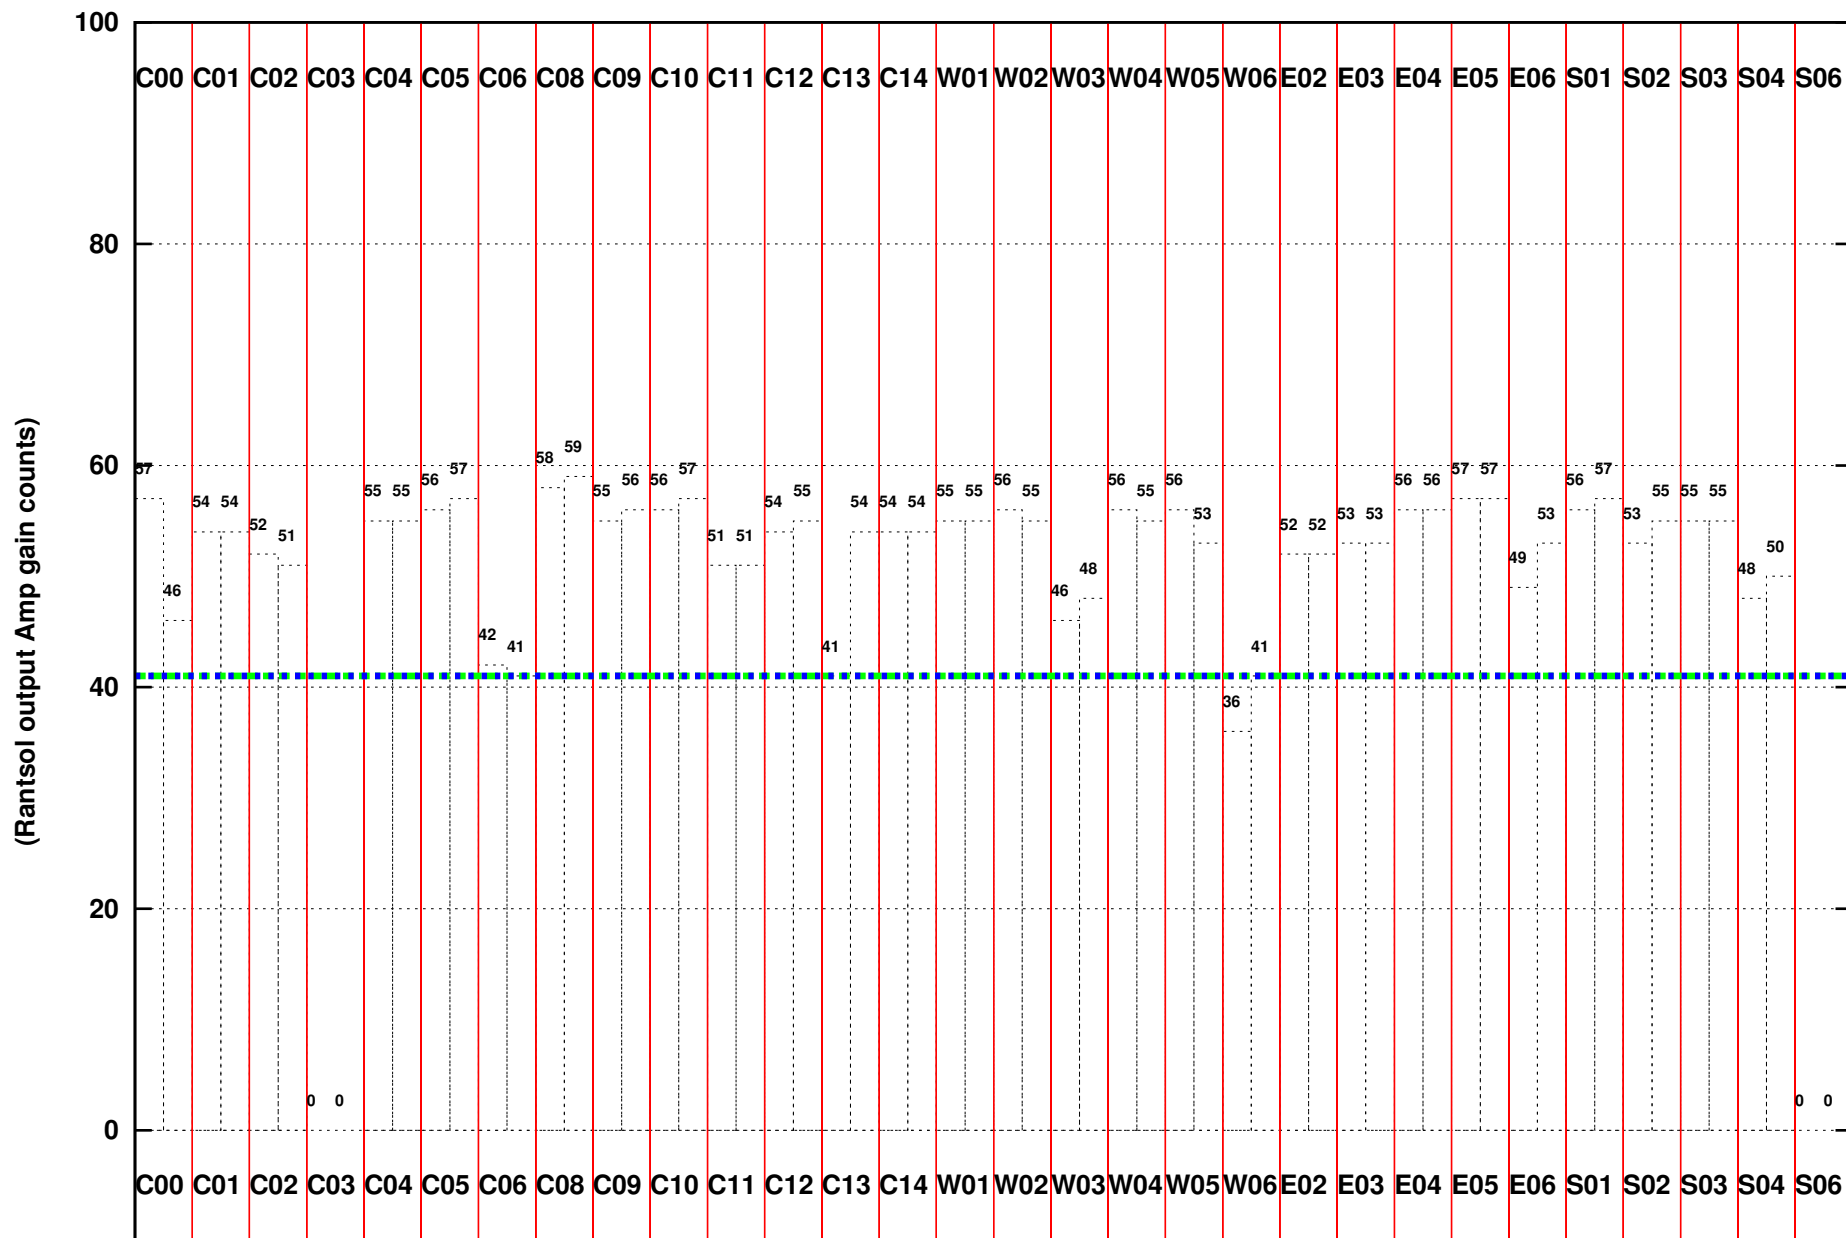

FRINGE STATUS (Rf:500.000,500.000 MHz., LO1:500.000,500.000 MHz., LO4/5:0.000,0.000 MHz.)

(File:/gwbifrd2/29jun/40_104_29jun2021_gwb.lta, scan:0, chan:1024, Src:3C48, Date:29Jun2021 04:22:01)