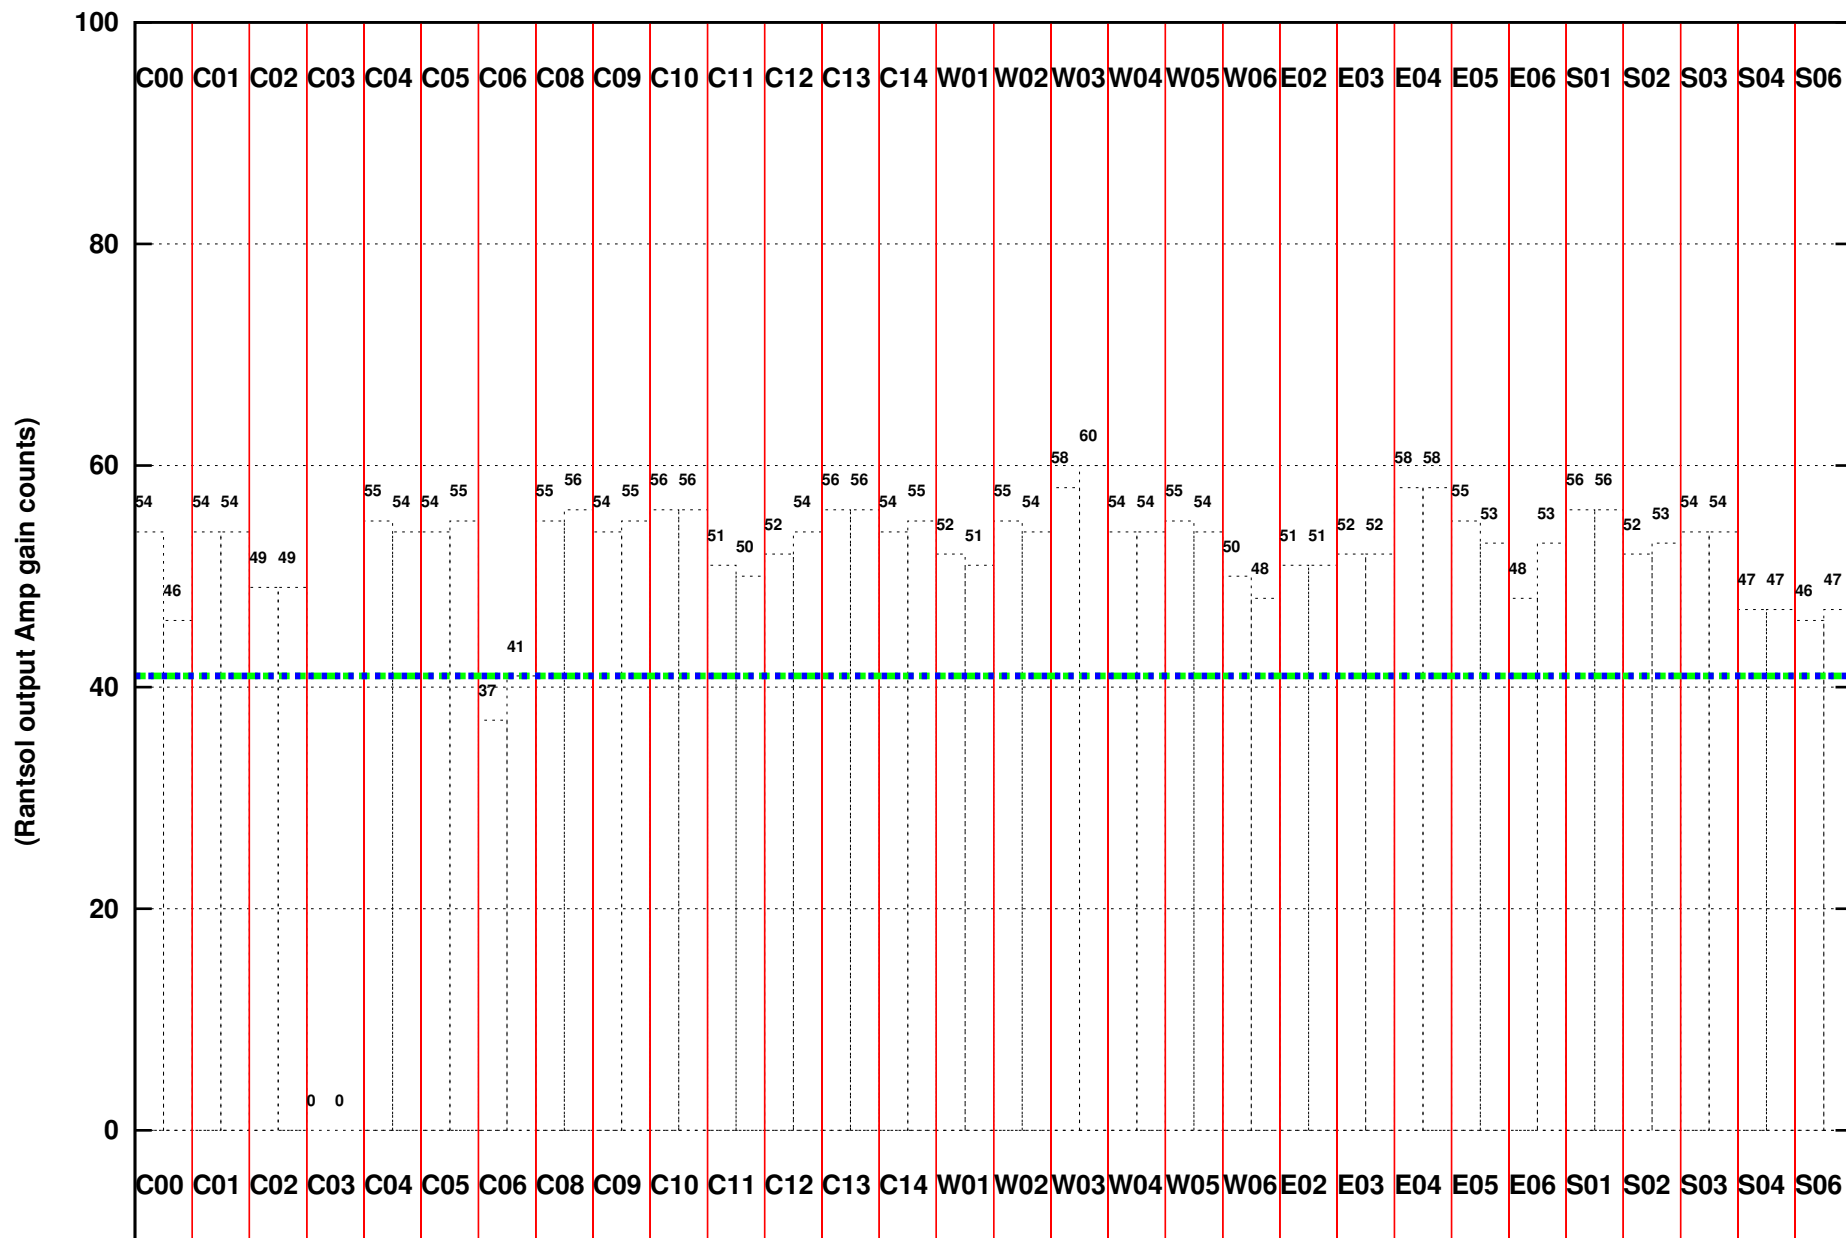

FRINGE STATUS (Rf:500.000,500.000 MHz., LO1:500.000,500.000 MHz., LO4/5:0.000,0.000 MHz.)

(File:/gwbifrddata1/30jun/ddtc186_30jun2021.lta, scan:0, chan:512, Src:3C48, Date:30Jun2021 02:16:47)