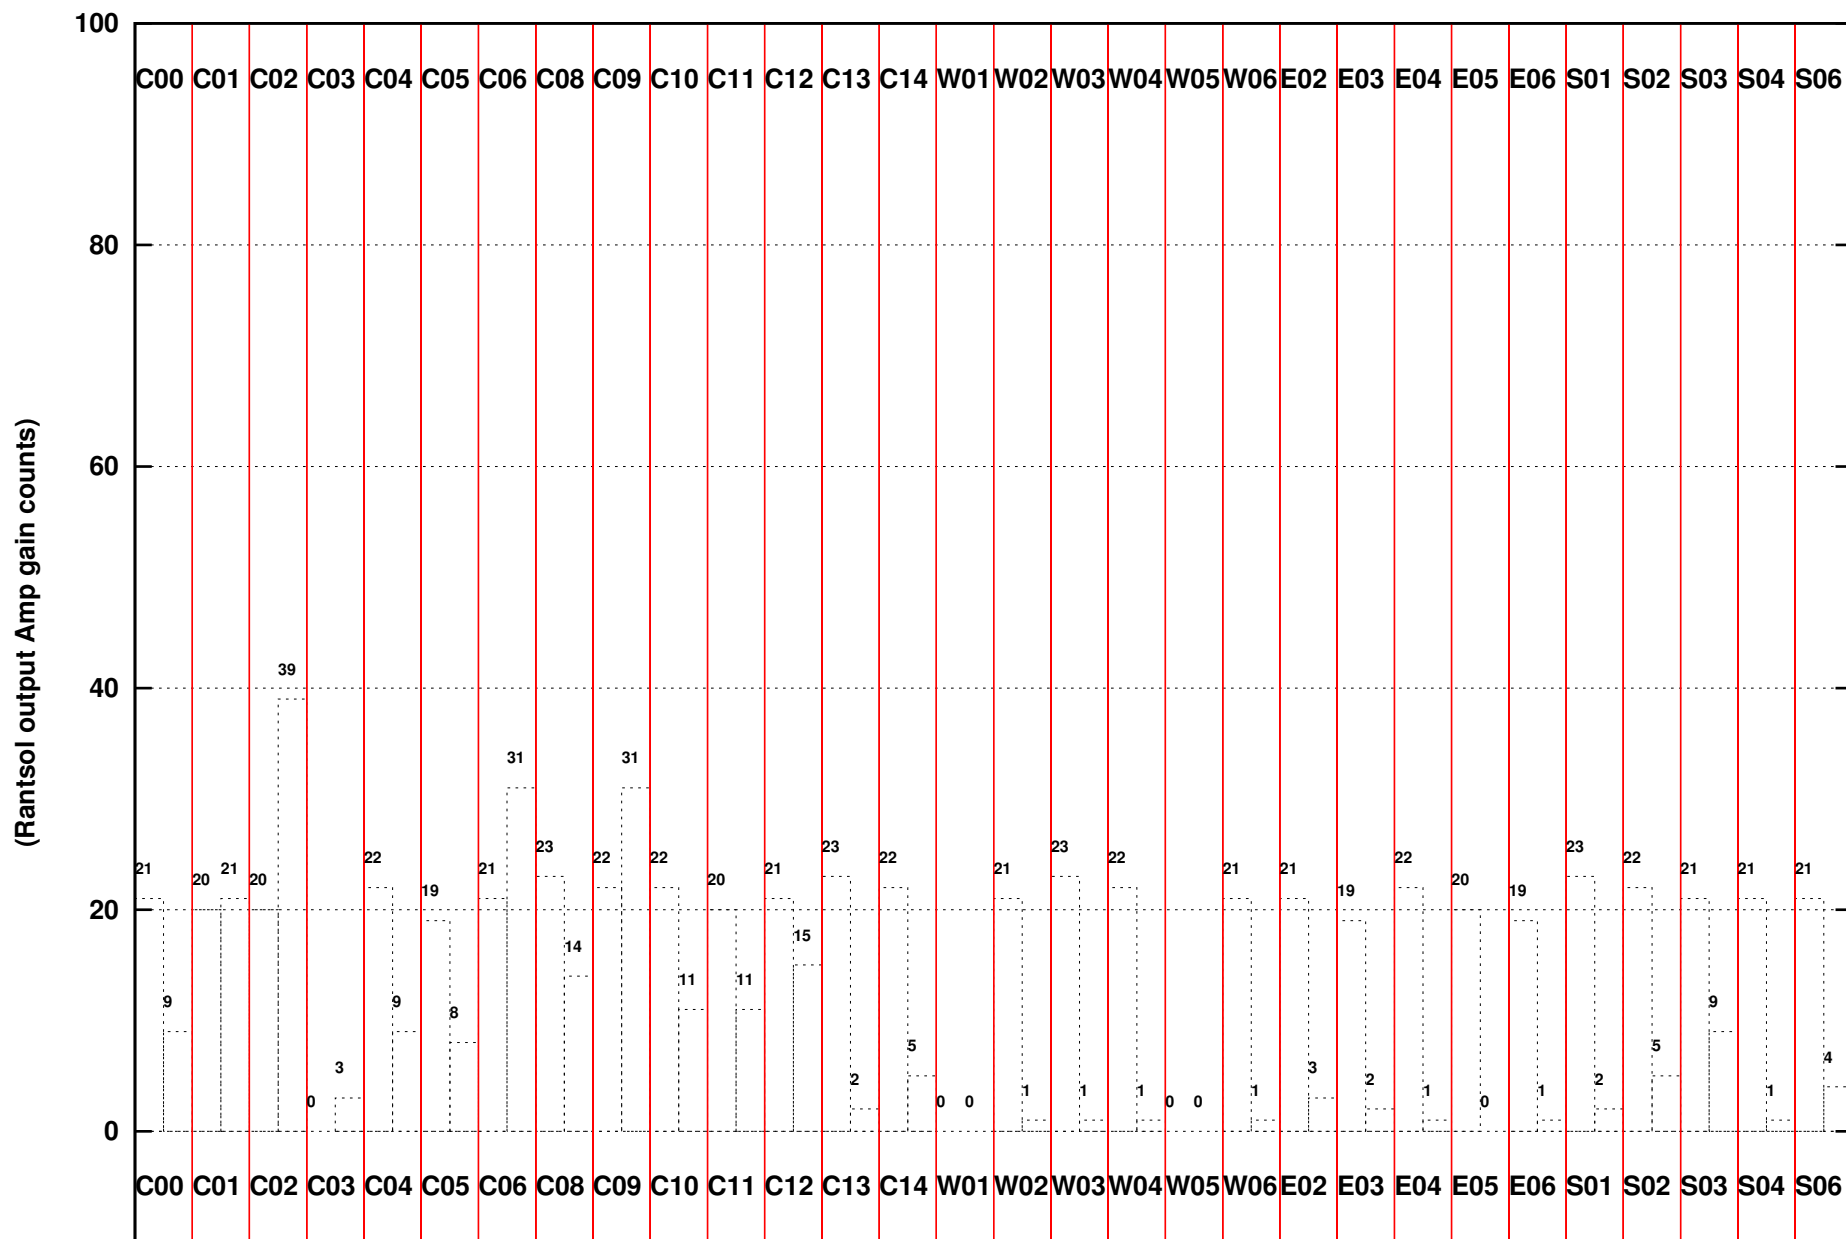

FRINGE STATUS (Rf:500.000,500.000 MHz., LO1:500.000,500.000 MHz., LO4/5:0.000,0.000 MHz.)

(File:/gwbifrd2/04jul/40_015_04jul2021_band3_gwb.lta, scan:0, chan:2048, Src:1822-096, Date:04Jul2021 00:01:33)