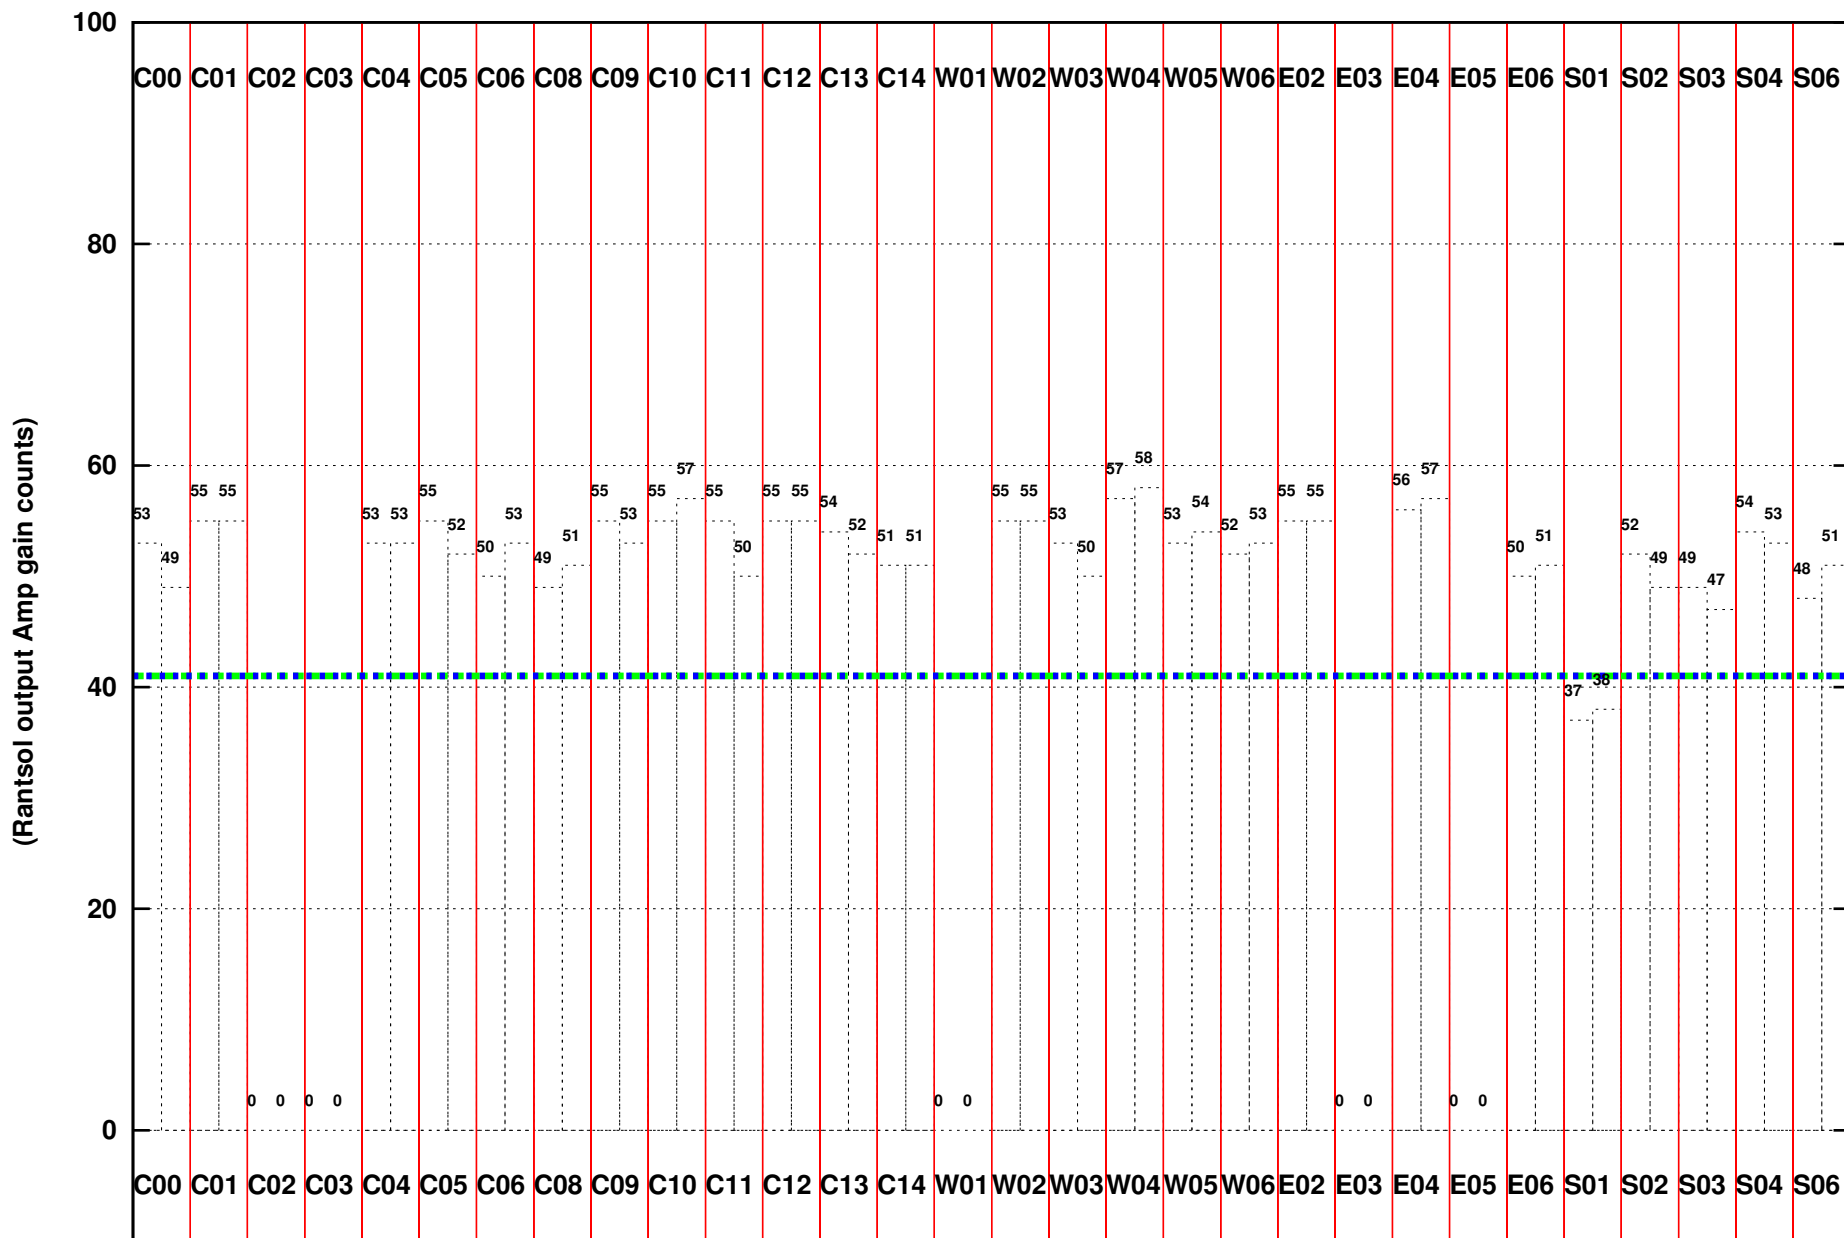

FRINGE STATUS (Rf:550.000,550.000 MHz., LO1:550.000,550.000 MHz., LO4/5:0.000,0.000 MHz.)

( File:/gwbifrddata/05jul/40\_102\_05jul2021\_b4\_gwb.lta, scan:0, chan:4096, Src:3C147, Date:05Jul2021 12:34:37)