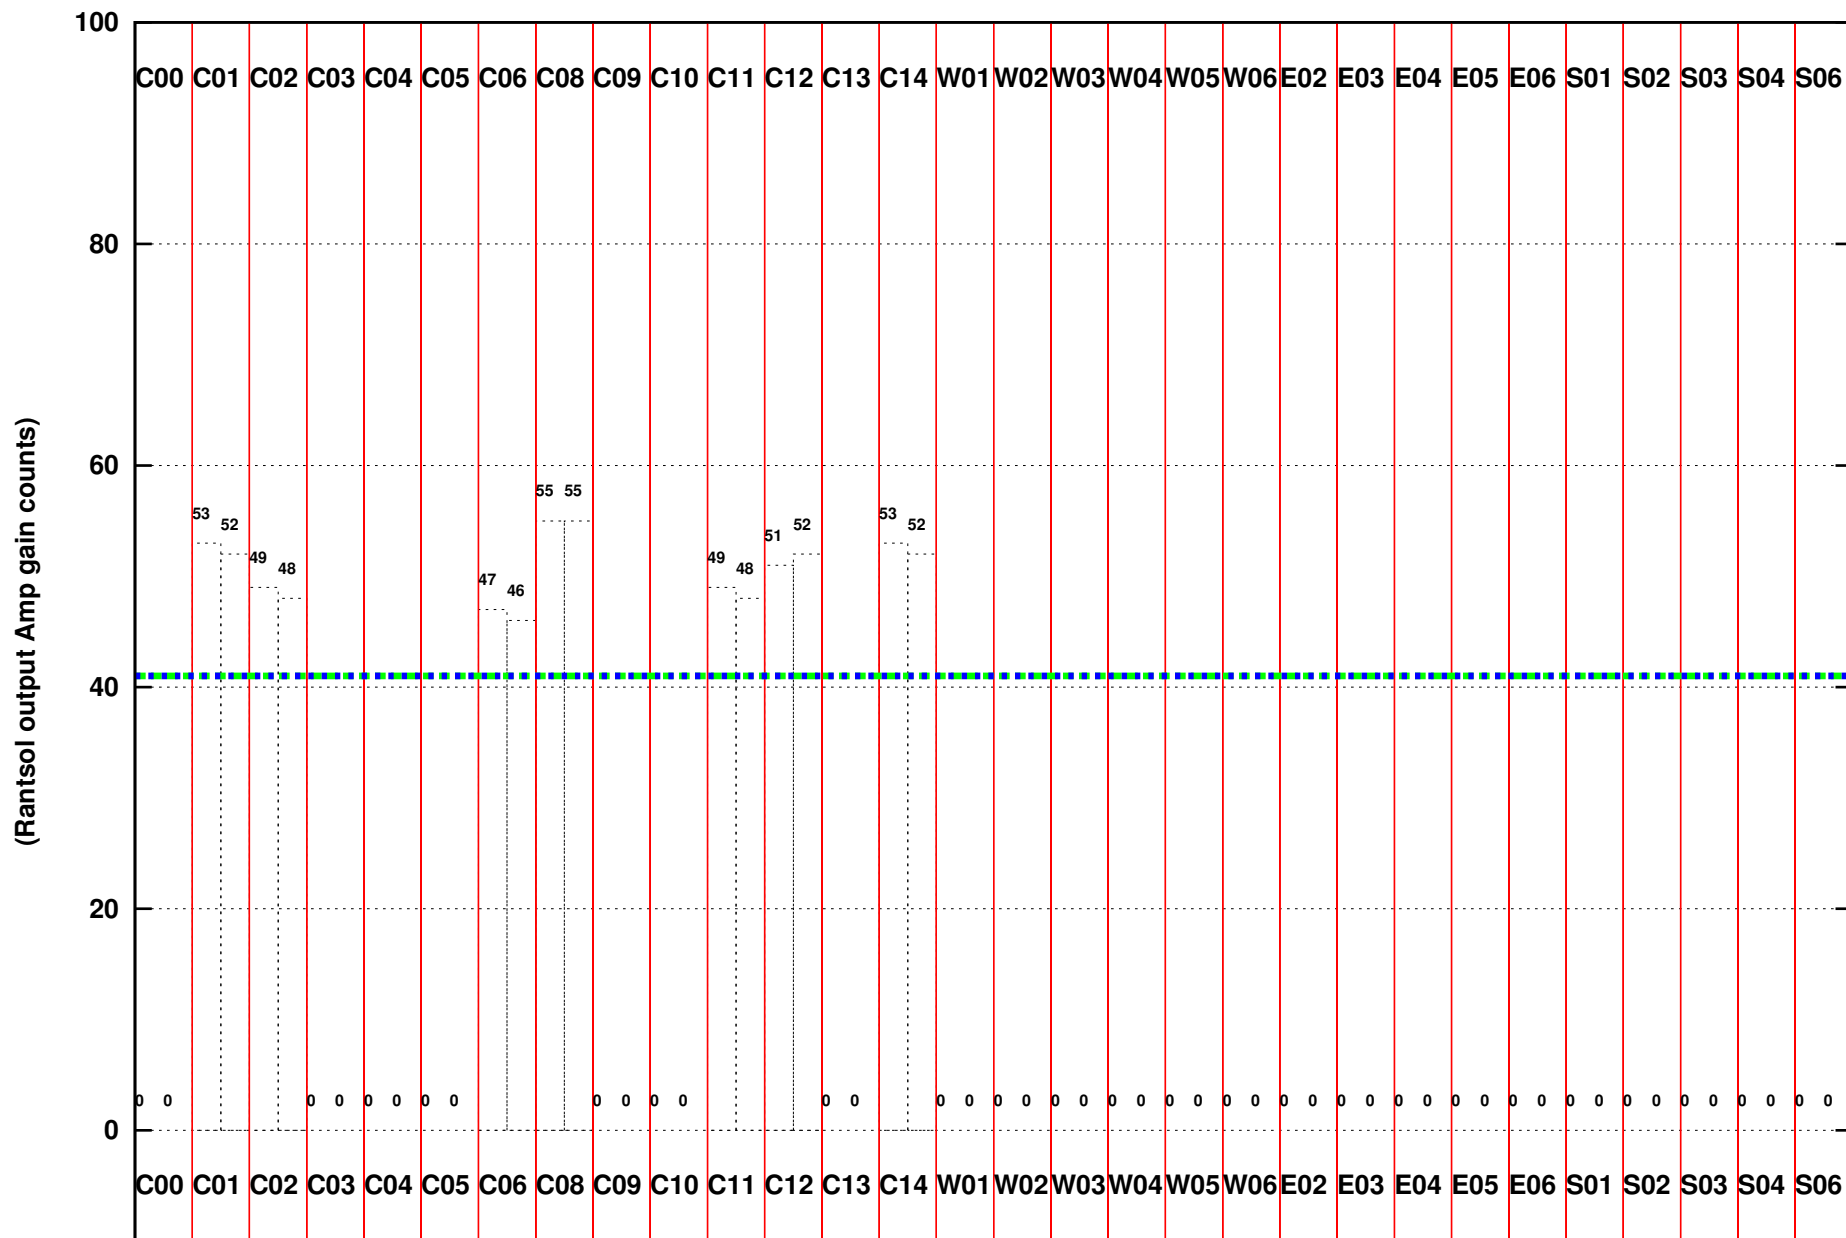

FRINGE STATUS (Rf:500.000,500.000 MHz., LO1:500.000,500.000 MHz., LO4/5:0.000,0.000 MHz.)

(File:/gwbifrddata2/11jul/40_012_11jul2021_gwb_band3.lta, scan:0, chan:512, Src:3C147, Date:11Jul2021 10:25:45)