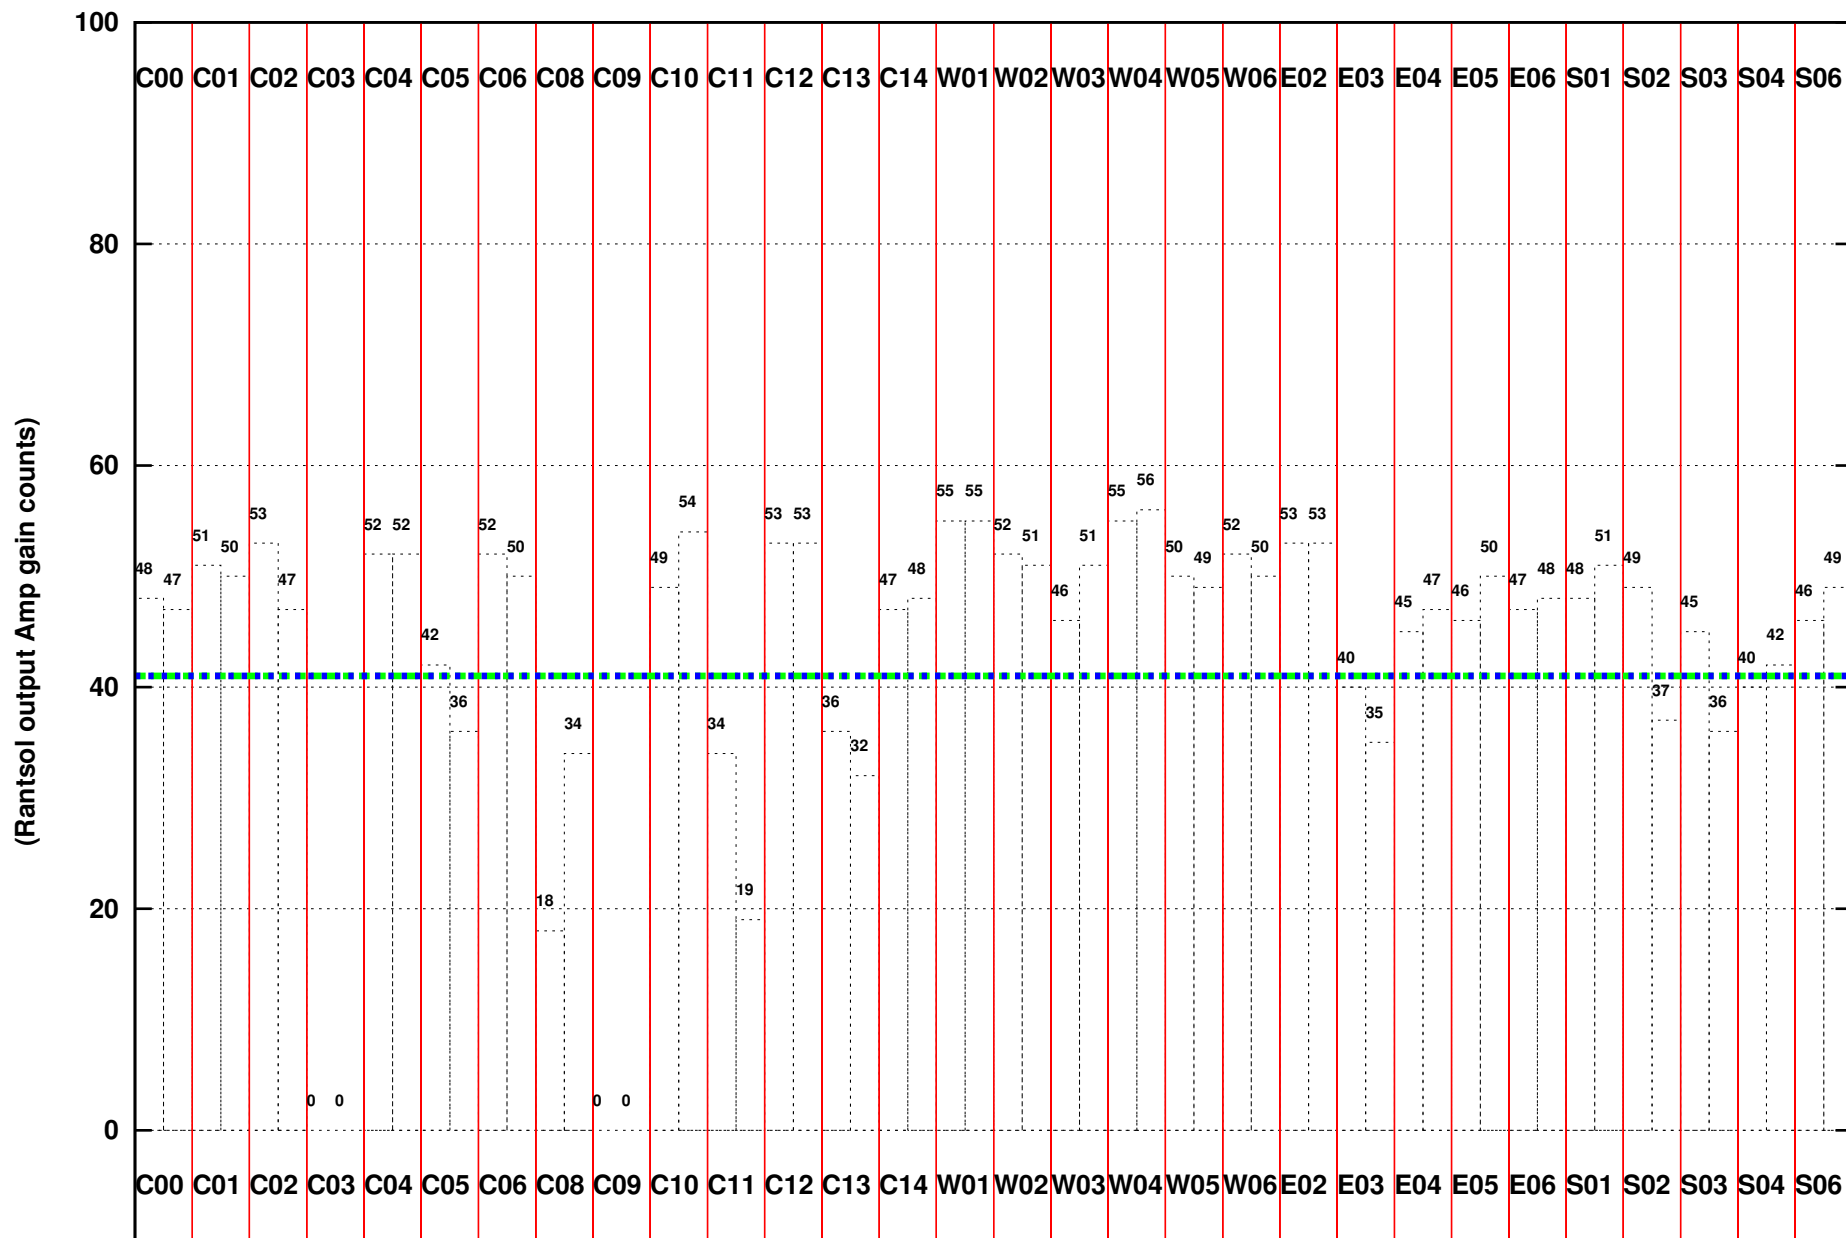

FRINGE STATUS (Rf:530.000,530.000 MHz., LO1:530.000,530.000 MHz., LO4/5:0.000,0.000 MHz.)

( File:/gwbifdata1/11jul/40\_090\_11jul2021\_gwb\_10s.lta, scan:0, chan:4096, Src:3C286, Date:11Jul2021 19:21:43)