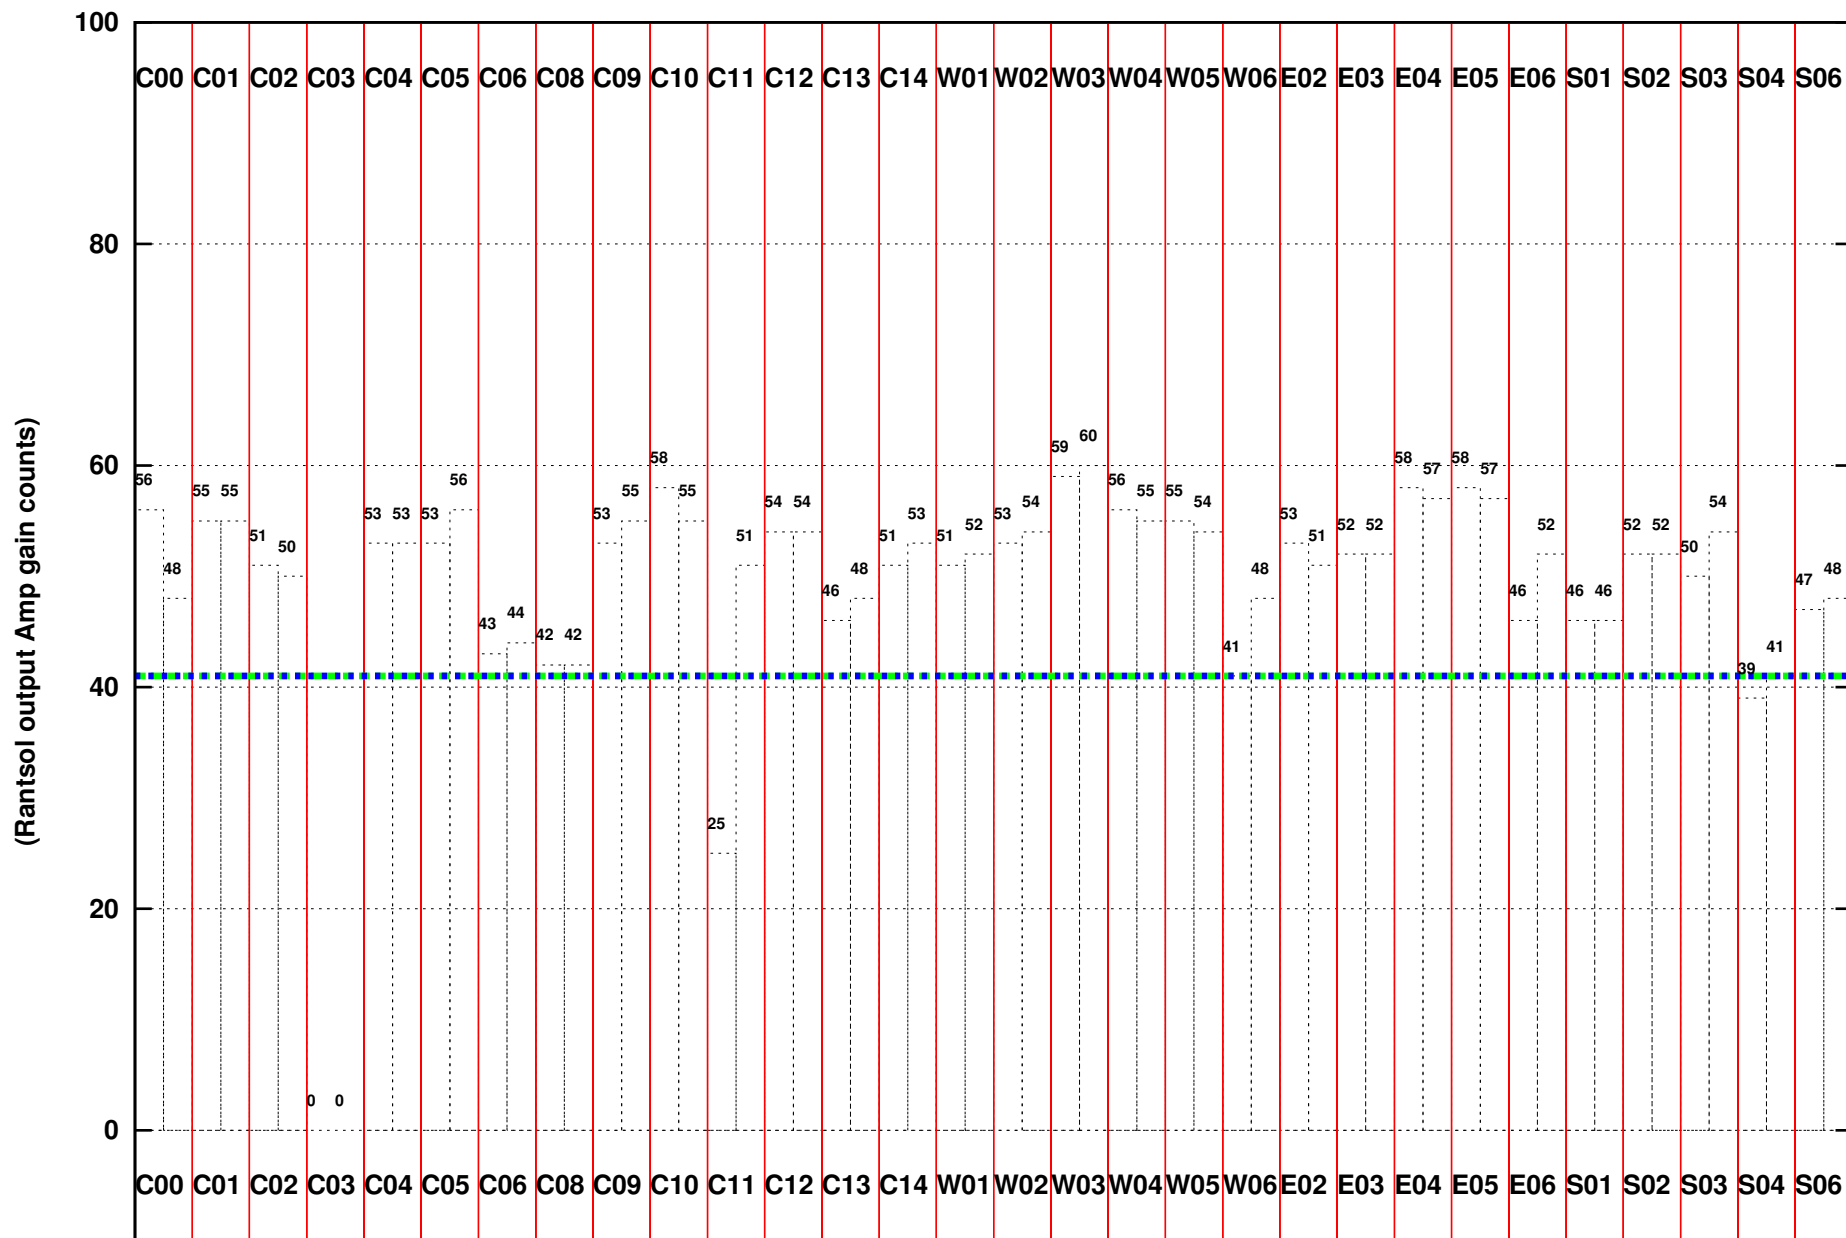

FRINGE STATUS (Rf:500.000,500.000 MHz., LO1:500.000,500.000 MHz., LO4/5:0.000,0.000 MHz.)

( File:/gwbifrddata/13jul/40\_104\_13jul2021\_gwb.lta, scan:0, chan:1024, Src:3C48, Date:13Jul2021 03:37:31)