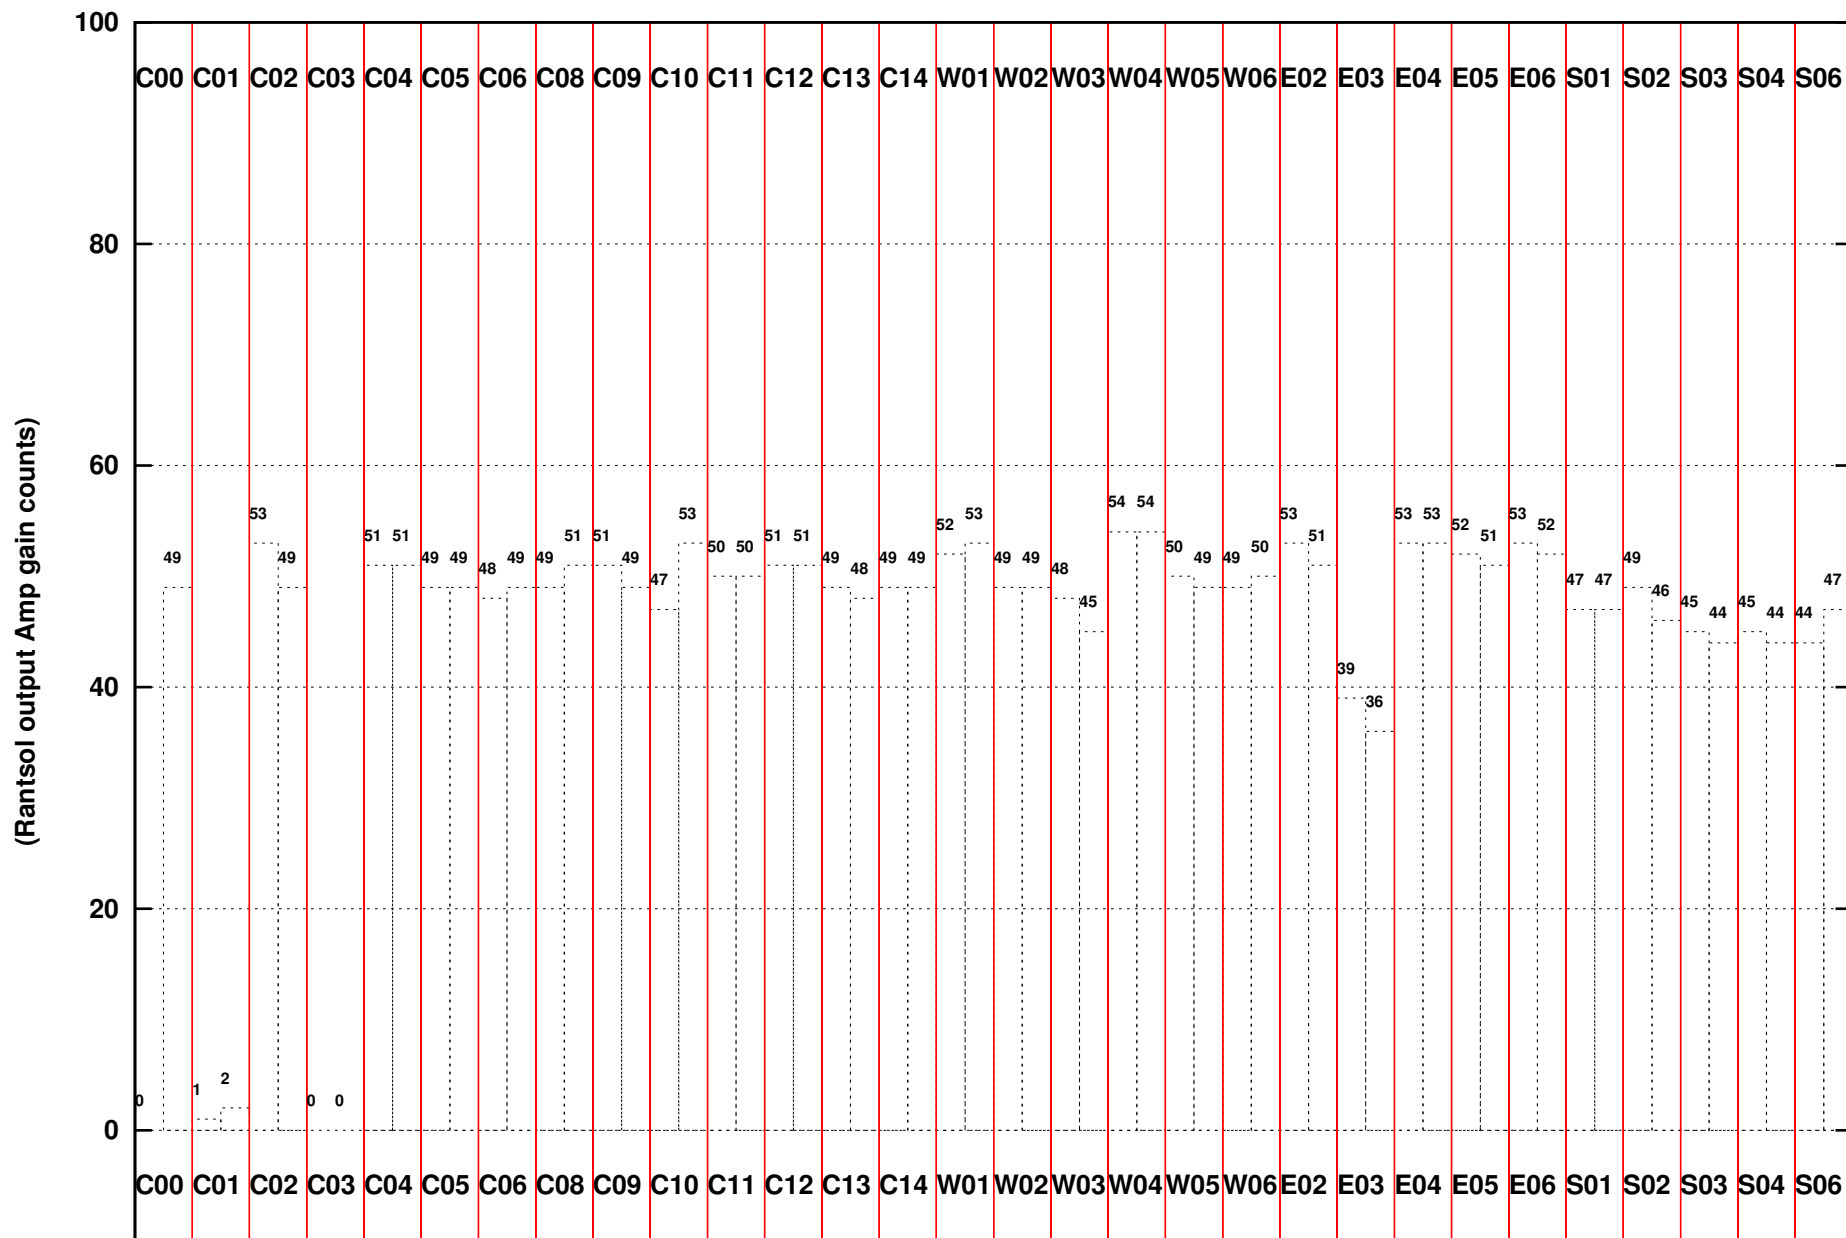

FRINGE STATUS (Rf:550.000,550.000 MHz., LO1:550.000,550.000 MHz., LO4/5:0.000,0.000 MHz.)

(File:/gwbifrddata1/18jul/40_063_18jul2021_gwb.lta, scan:0, chan:1024, Src:1830-360, Date:17Jul2021 23:46:34)