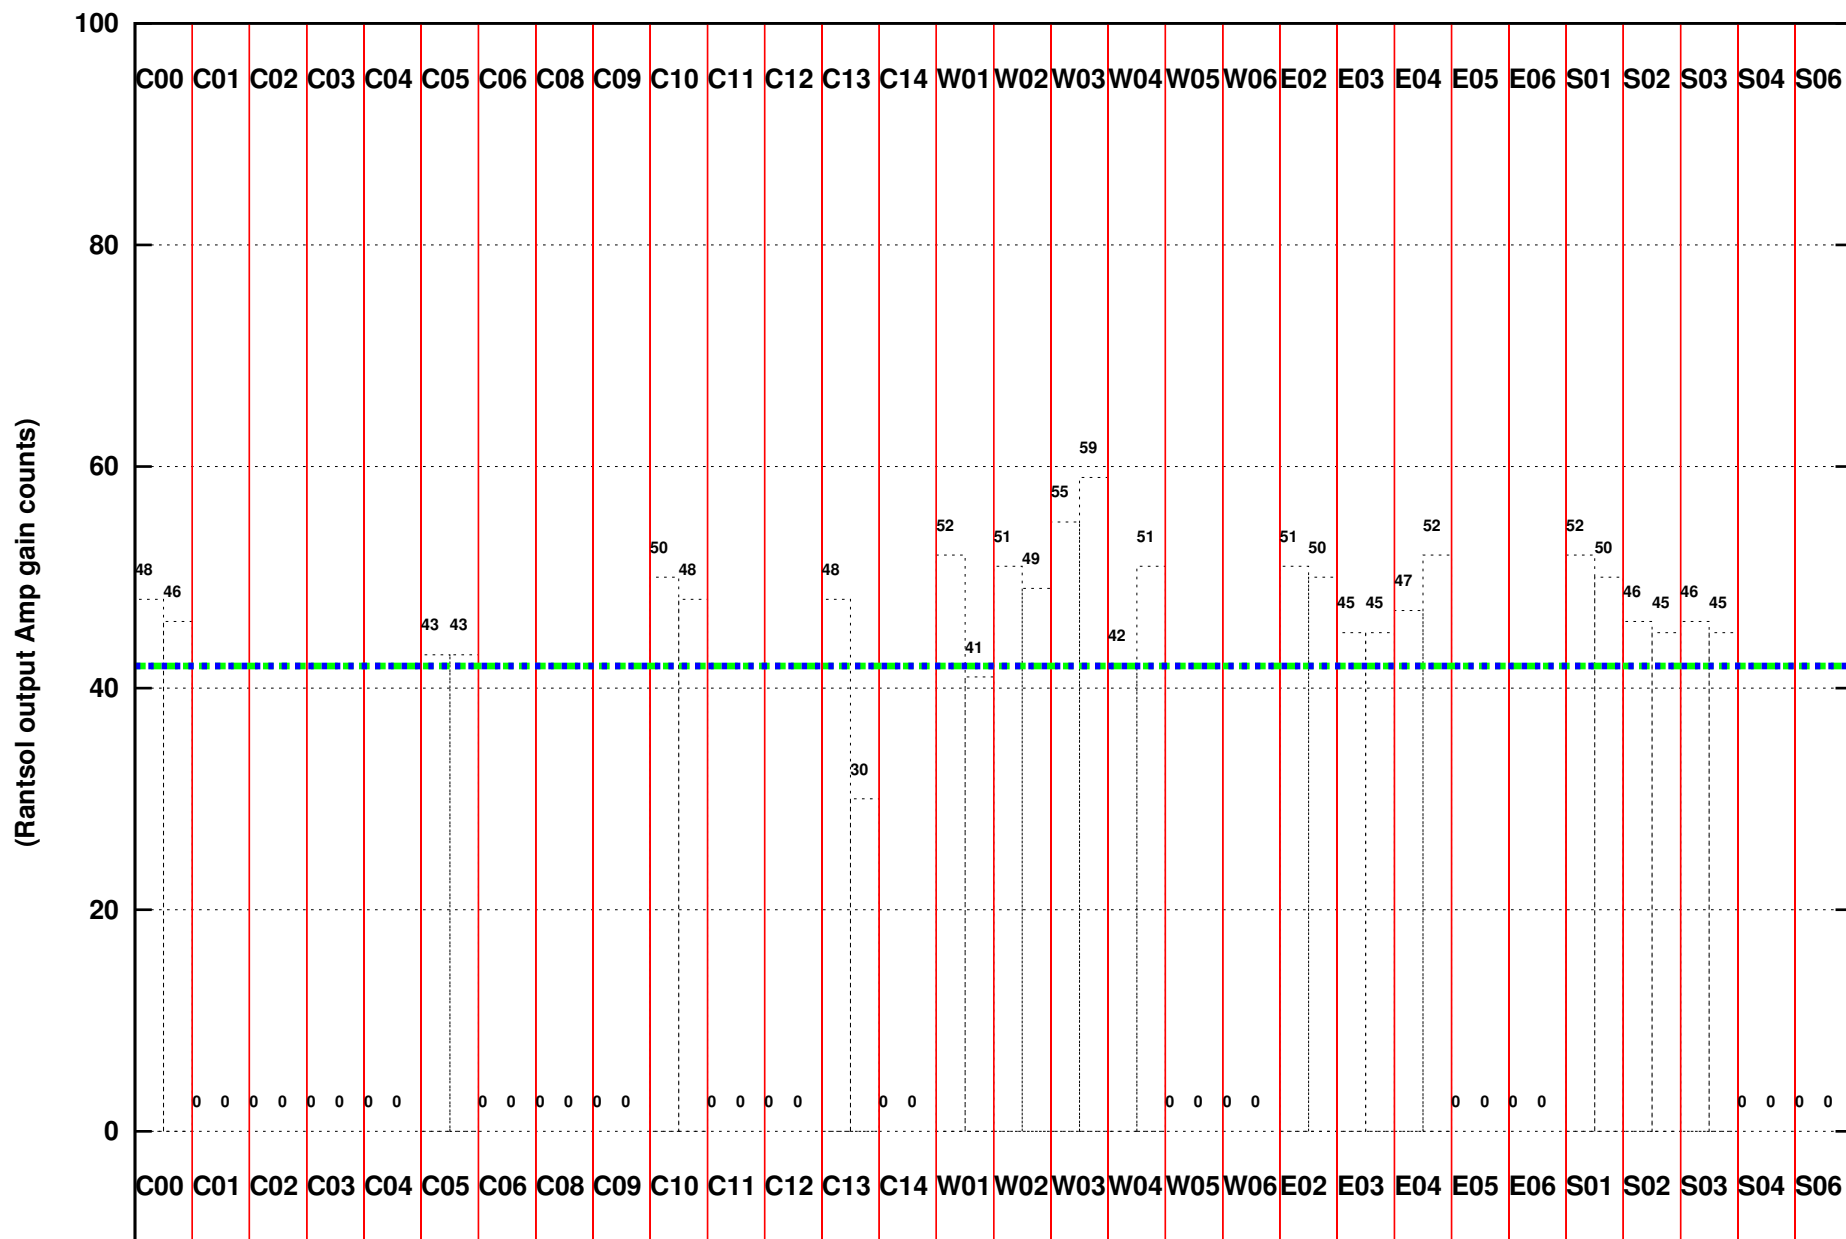

FRINGE STATUS (Rf:1460.000,1460.000 MHz., LO1:1460.000,1460.000 MHz., LO4/5:0.000,0.000 MHz.)

( File:/gwbifdata1/23jul/40\_012\_band5\_23jul2021\_gwb.lta, scan:0, chan:512, Src:3C48, Date:23Jul2021 02:05:26)