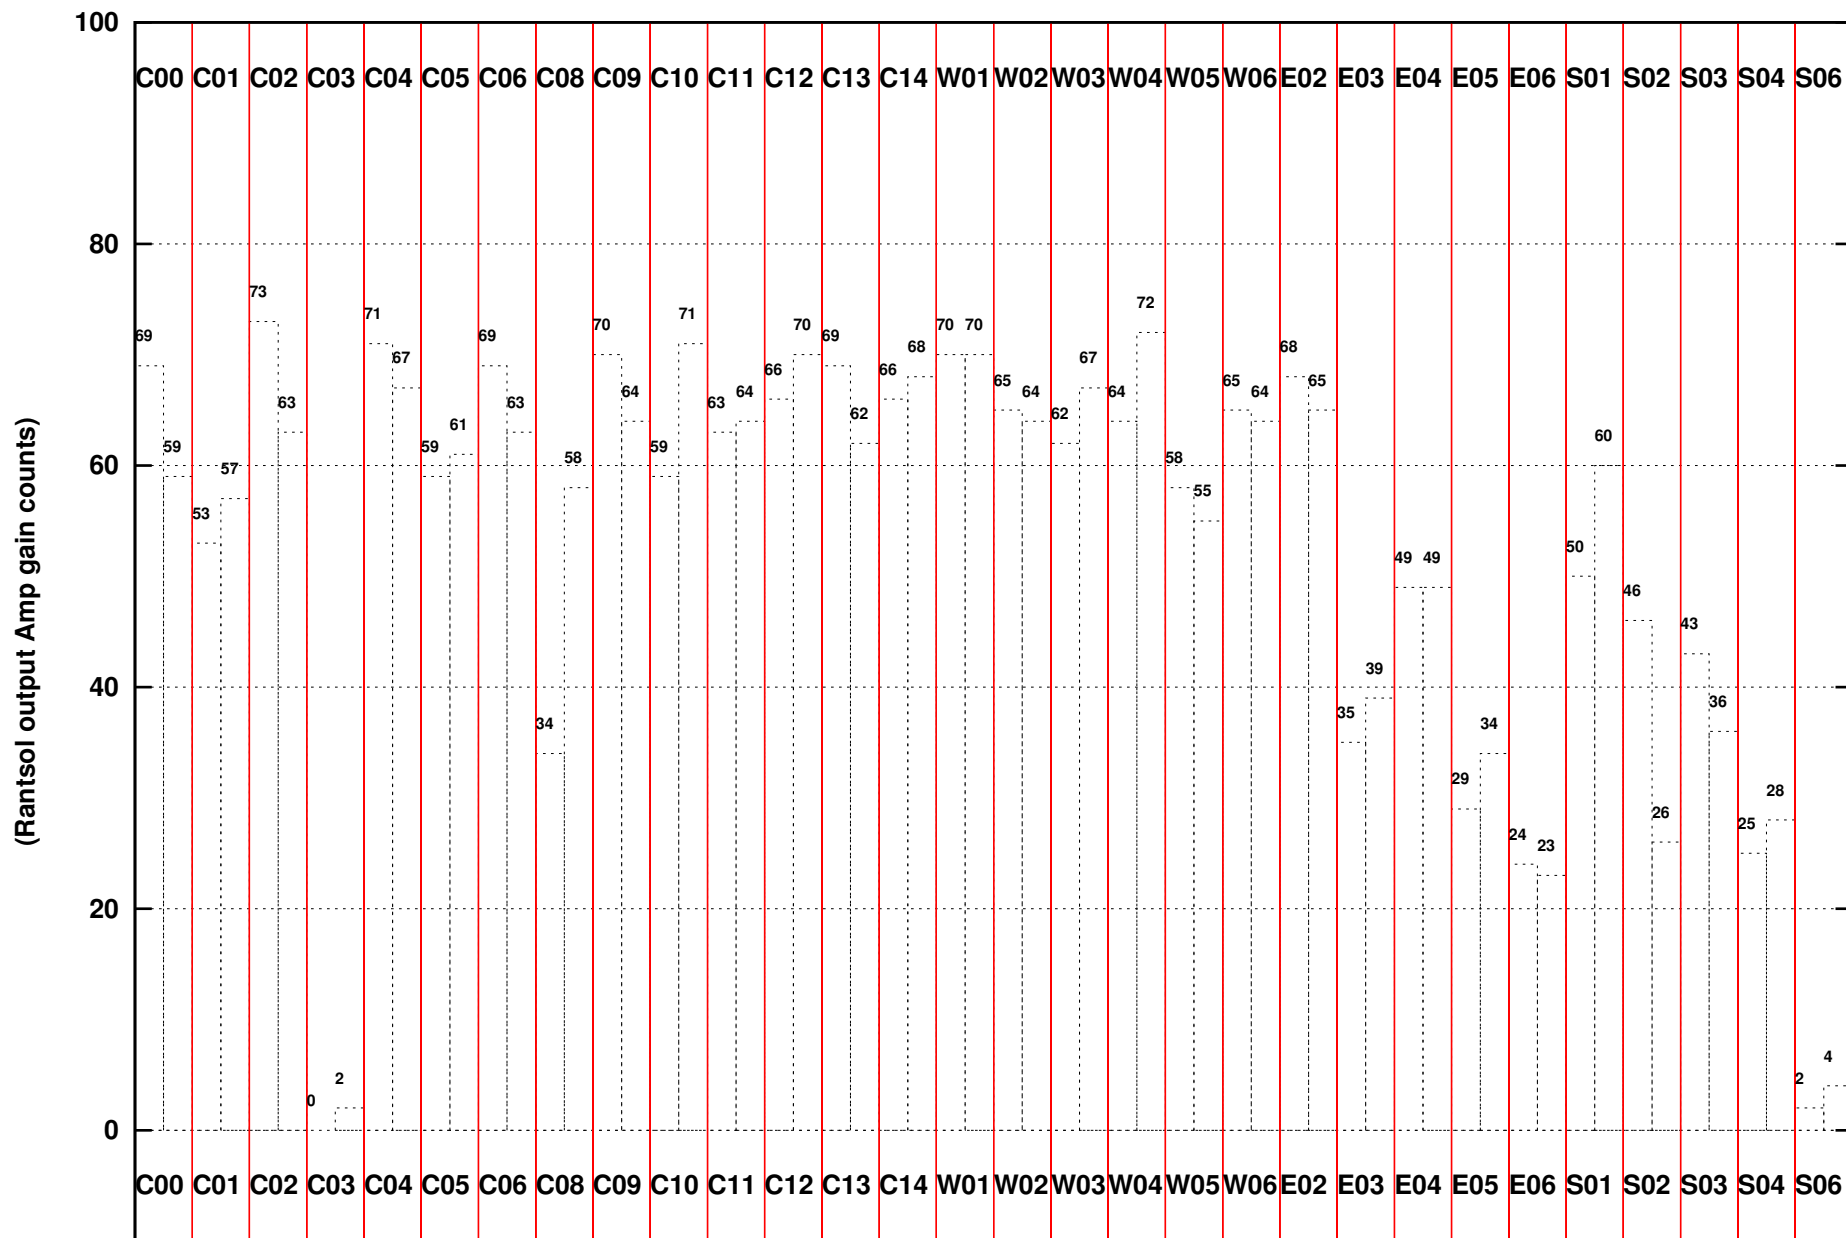

FRINGE STATUS (Rf:530.000,530.000 MHz., LO1:530.000,530.000 MHz., LO4/5:0.000,0.000 MHz.)

(File:/gwbifrddata1/29jul/40_090_29jul2021_gwb_1.3sec.lta, scan:0, chan:4096, Src:3C295, Date:29Jul2021 23:10:56)