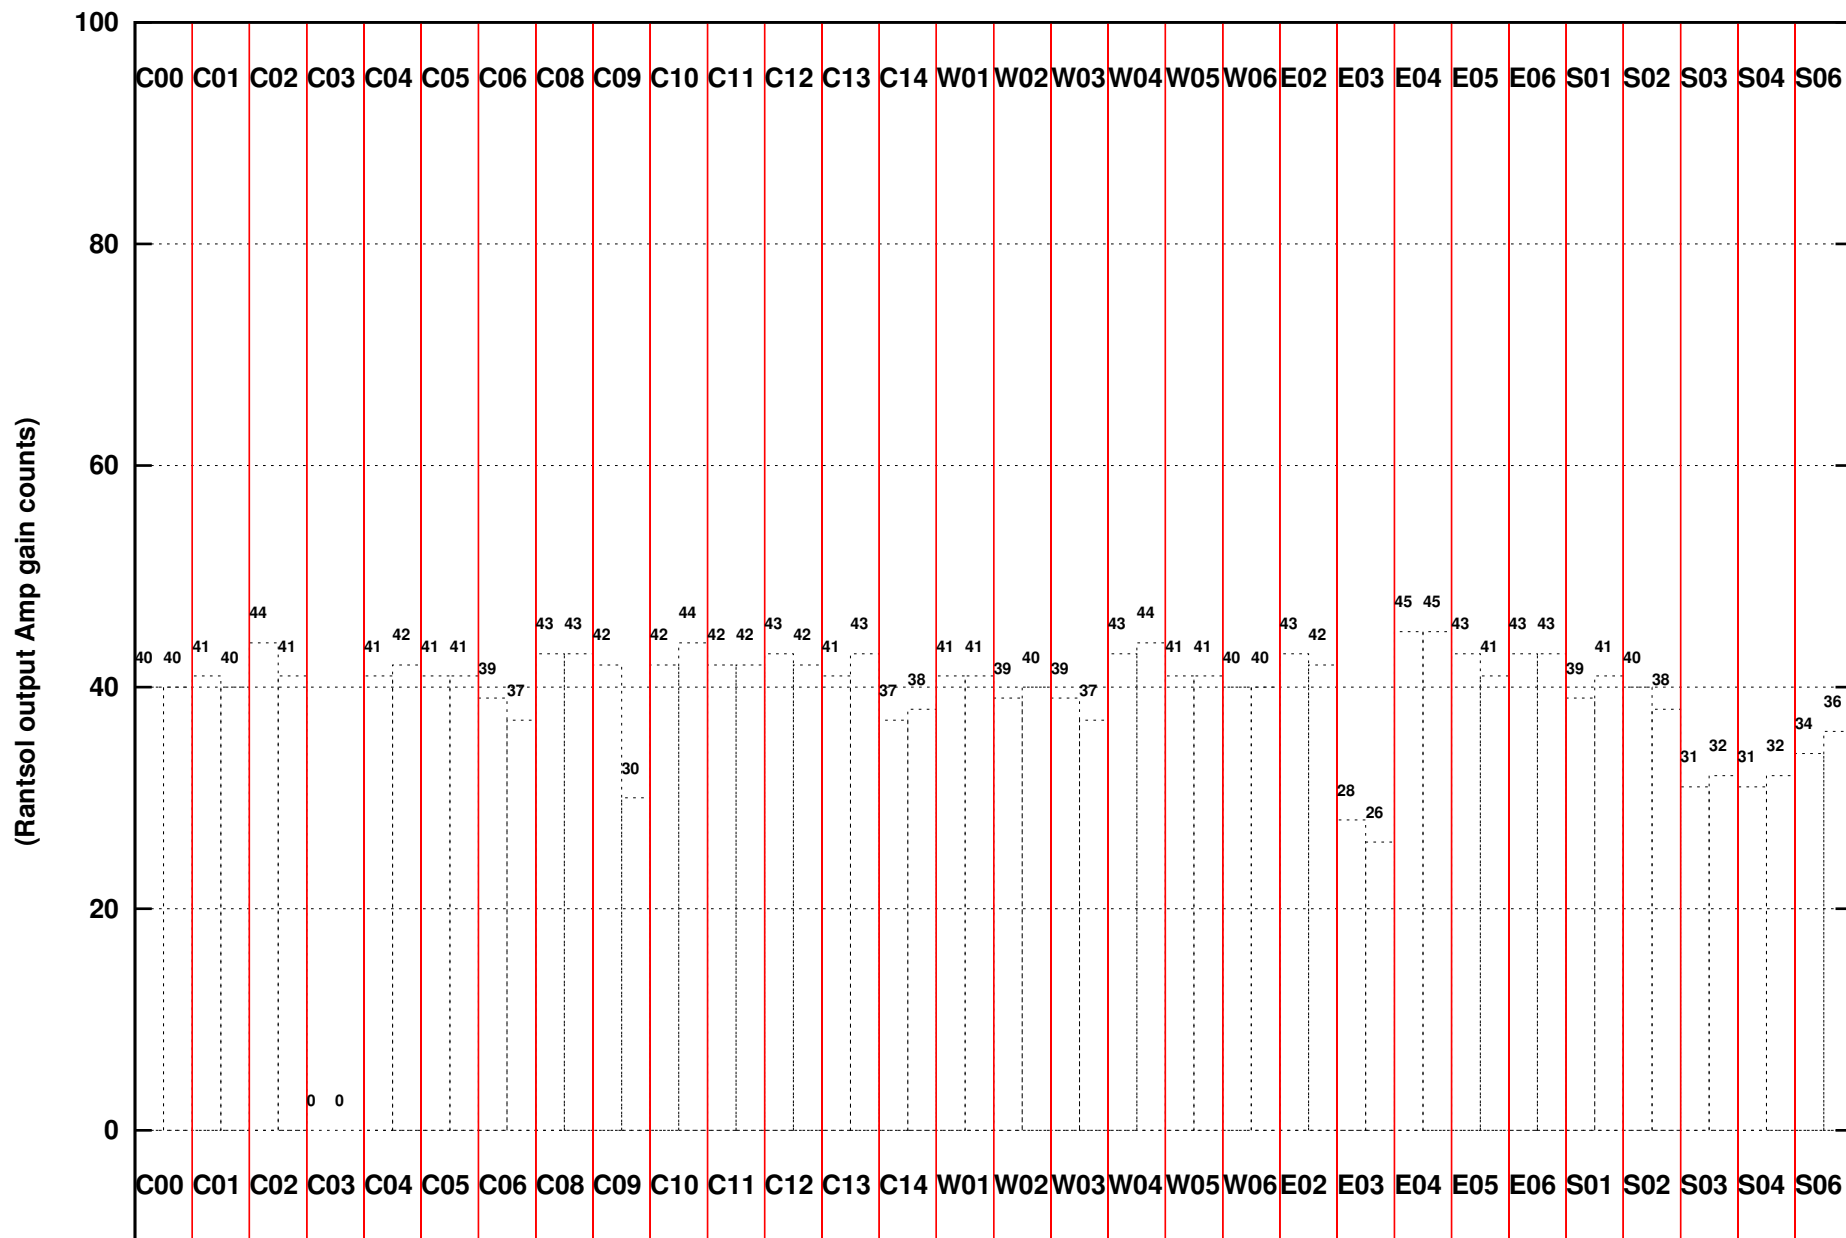

FRINGE STATUS (Rf:550.000,550.000 MHz., LO1:550.000,550.000 MHz., LO4/5:0.000,0.000 MHz.)

(File:/gwbifrddata/02aug/40_010_02aug2021_gwb.lta, scan:0, chan:2048, Src:2225-049, Date:02Aug2021 01:17:47)