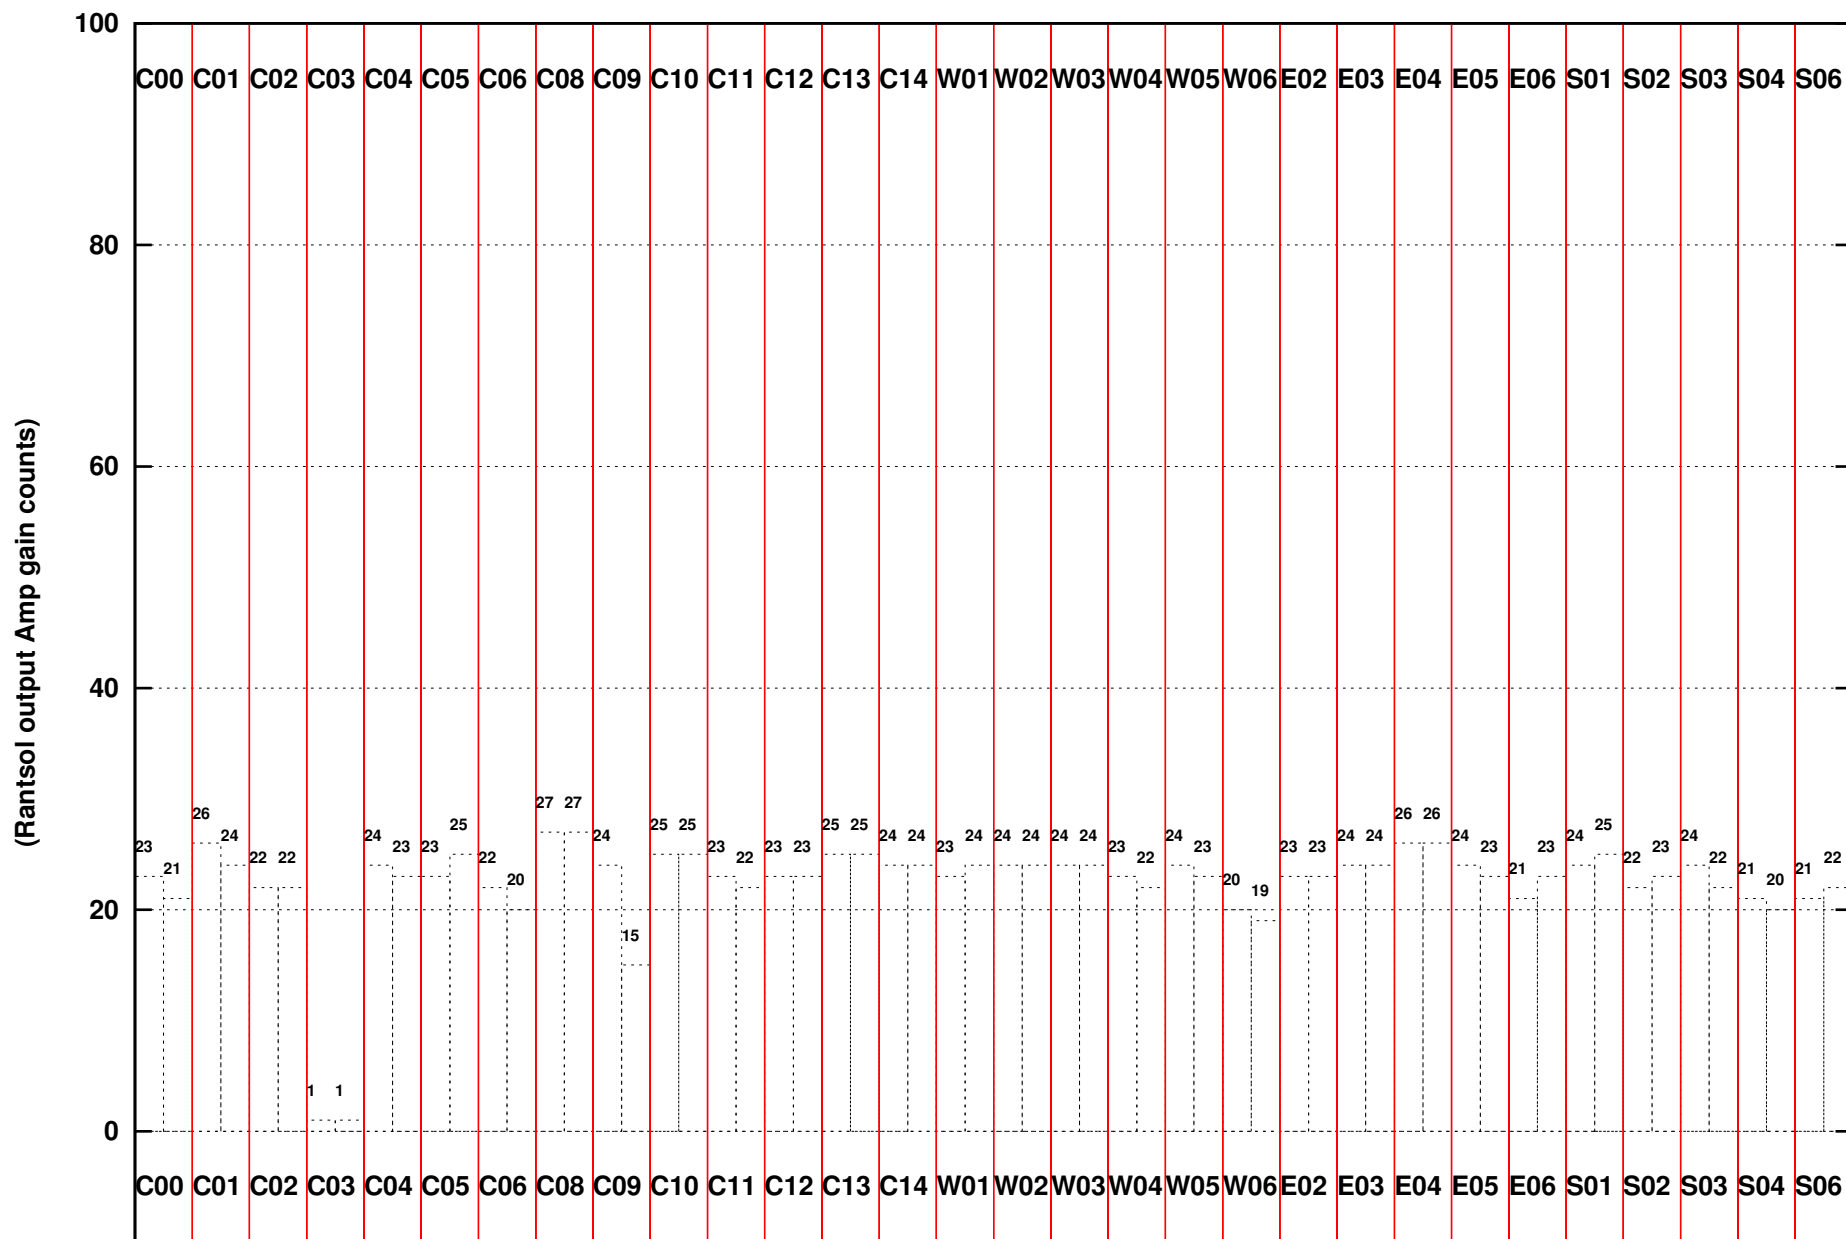

FRINGE STATUS (Rf:500.000,500.000 MHz., LO1:500.000,500.000 MHz., LO4/5:0.000,0.000 MHz.)

(File:/gwbifrddata/02aug/40_066_02aug2021_gwb.lta, scan:0, chan:2048, Src:1526-138, Date:02Aug2021 17:14:20)