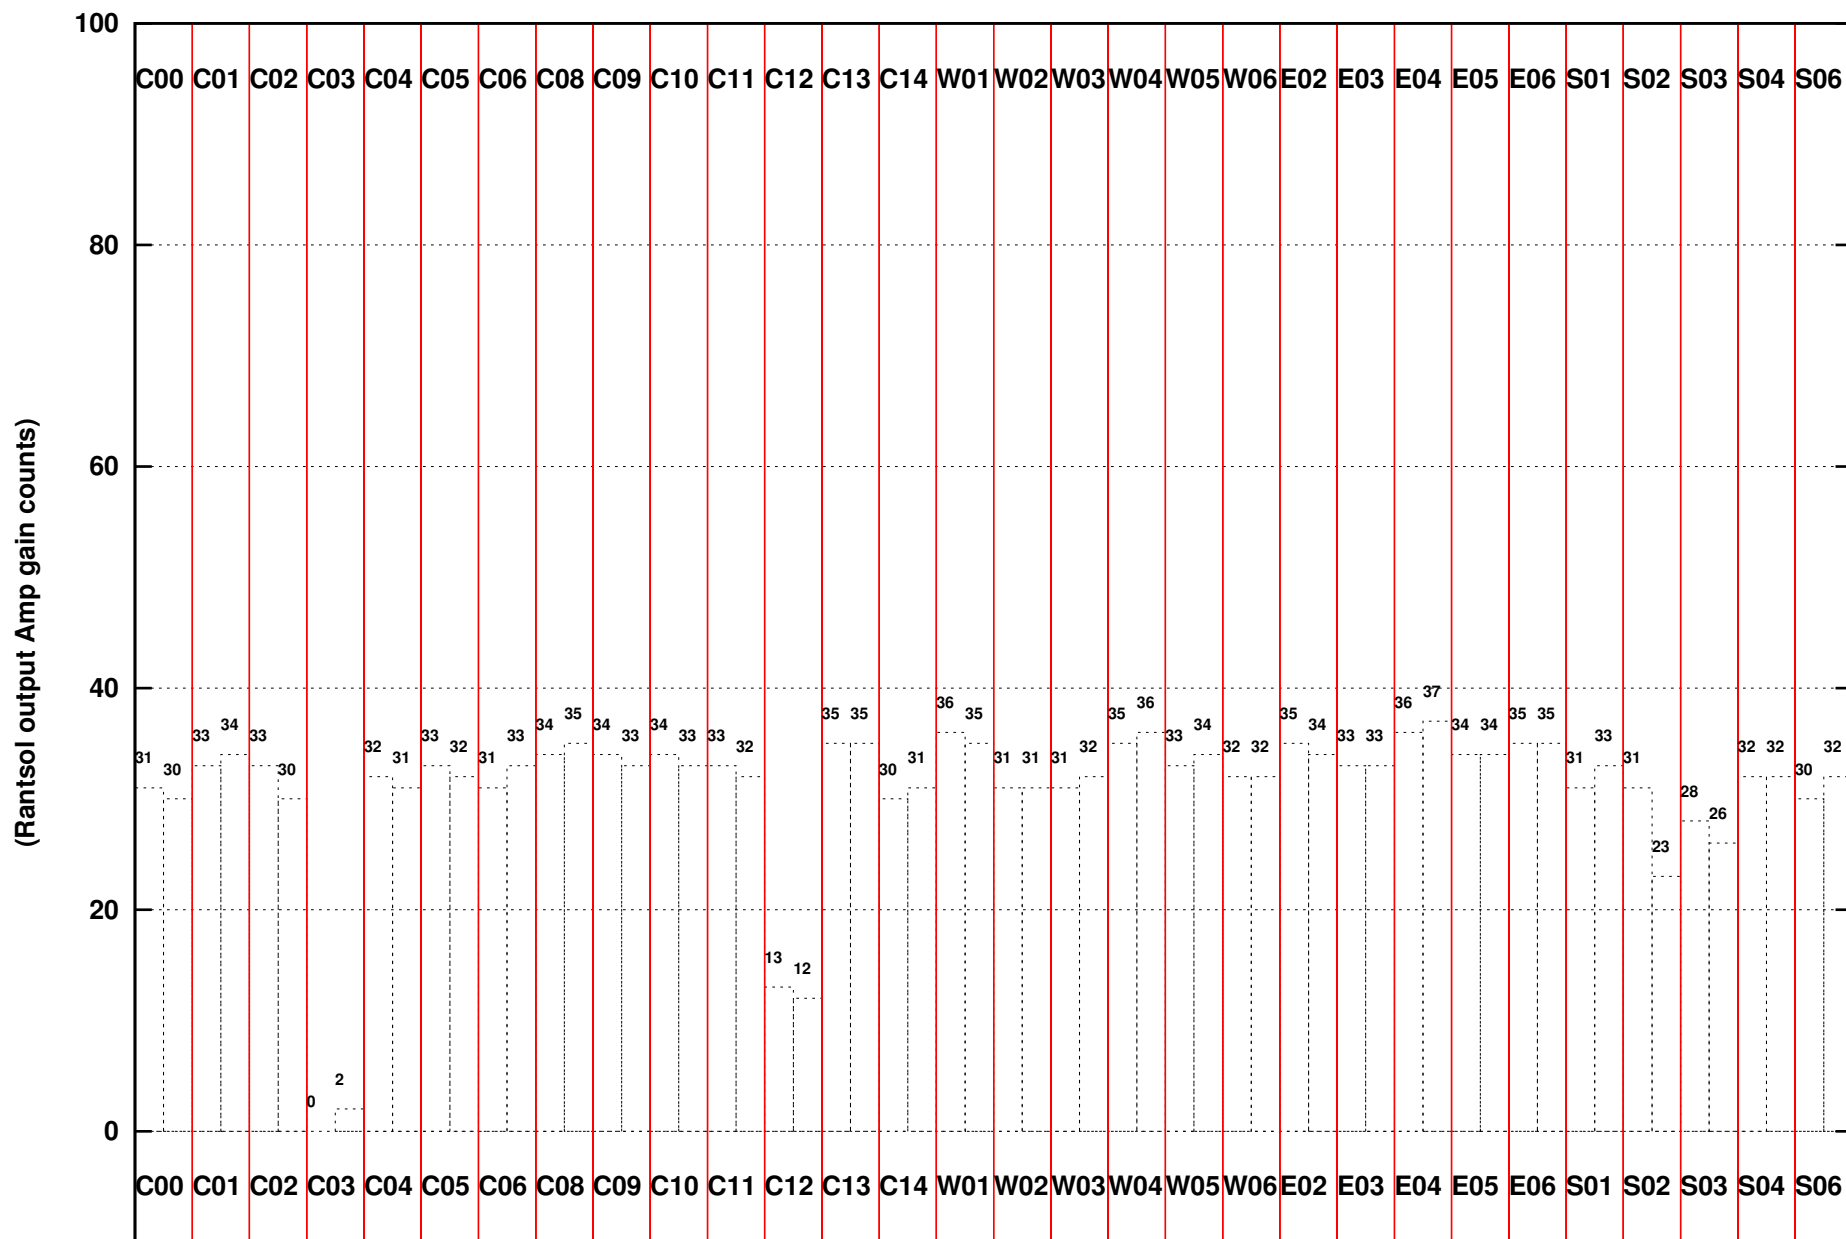

FRINGE STATUS (Rf:550.000,550.000 MHz., LO1:550.000,550.000 MHz., LO4/5:0.000,0.000 MHz.)

(File:/gwbifrddata/06aug/40_087_06aug2021_gwb_10s.lta.1, scan:0, chan:1024, Src:0410+769, Date:06Aug2021 10:33:50)