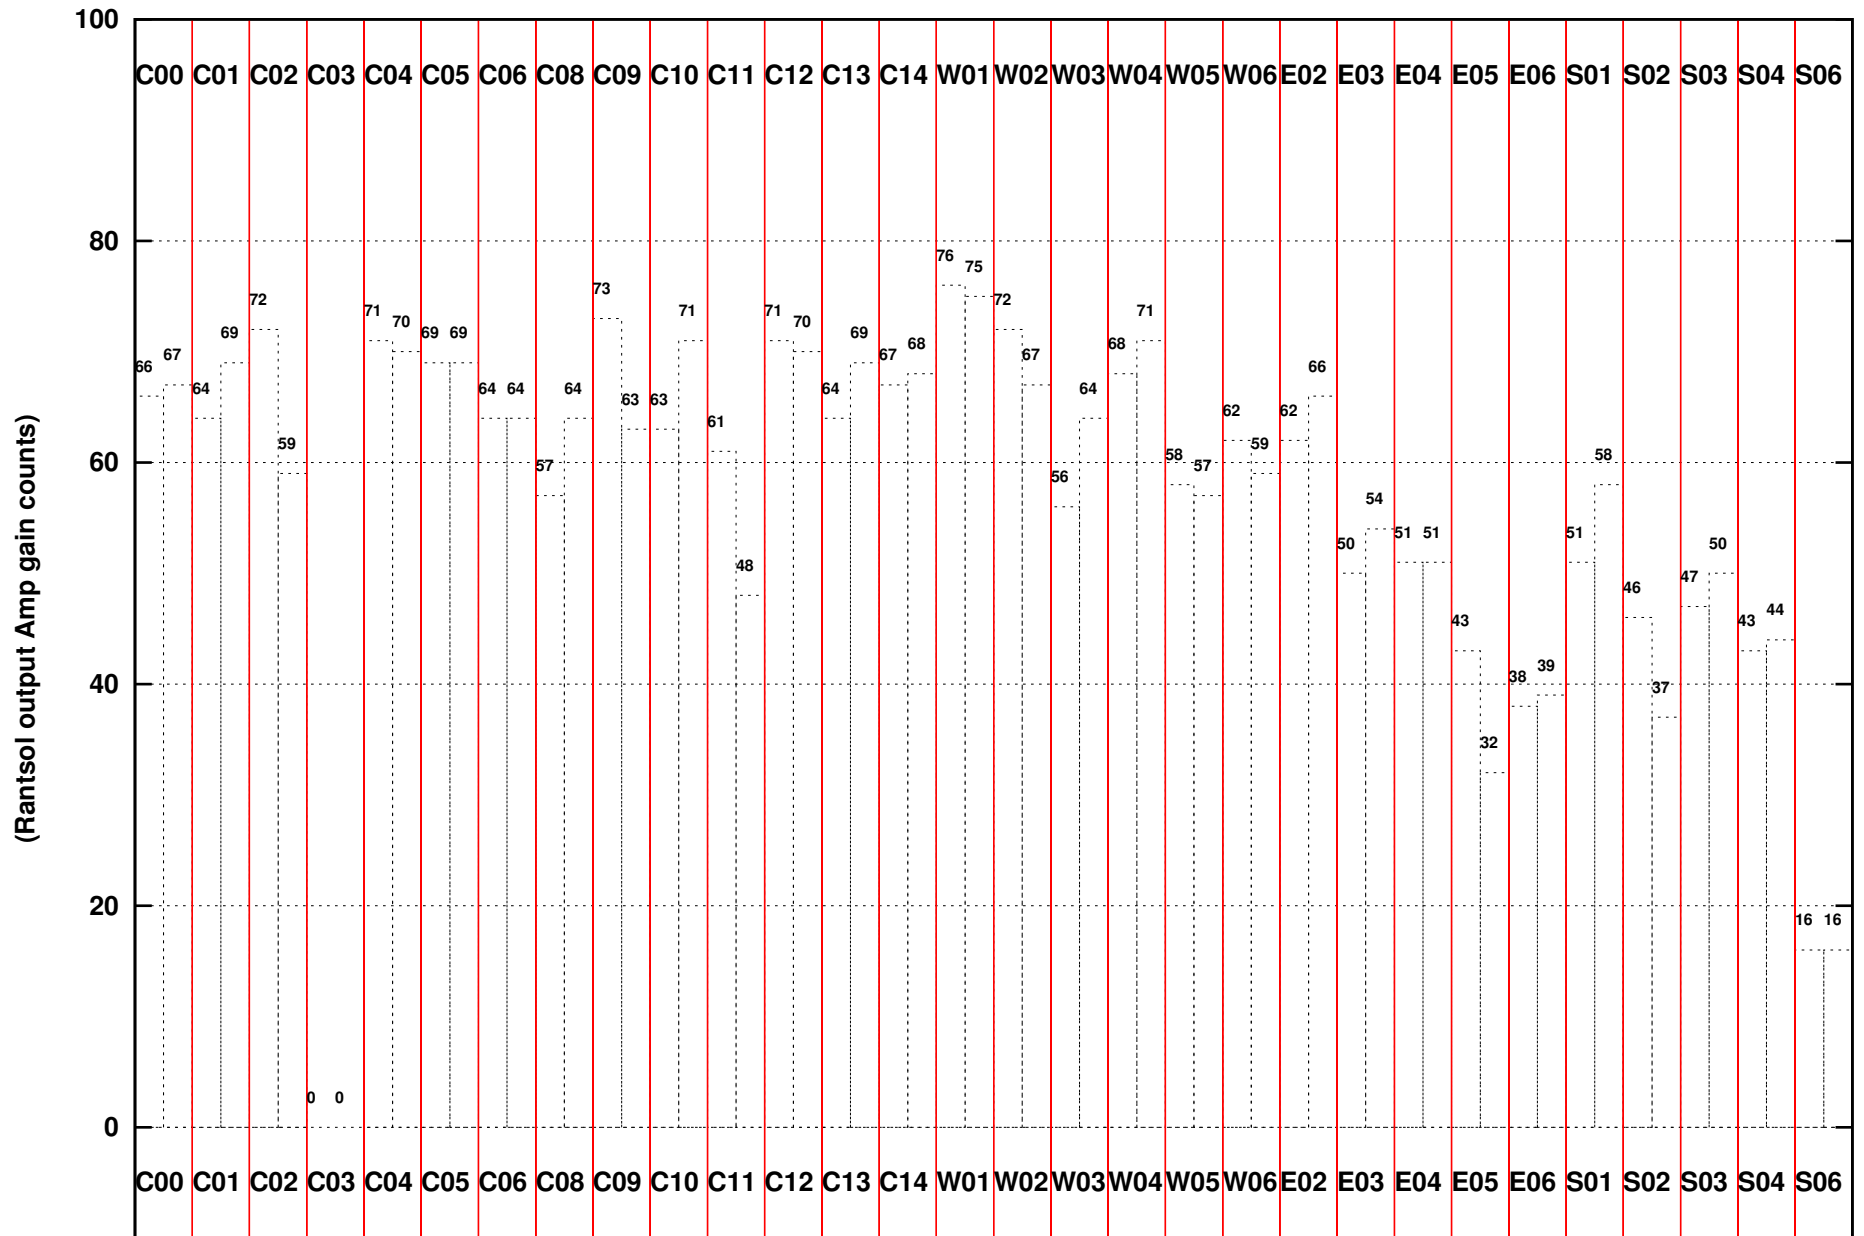

FRINGE STATUS (Rf:591.000,591.000 MHz., LO1:540.000,540.000 MHz., LO4/5:149.000,156.000 MHz.)

(File:/gsbifrddata1/10aug/40_090_10aug2021.lta, scan:0, chan:256, Src:3C295, Date:10Aug2021 22:12:04)