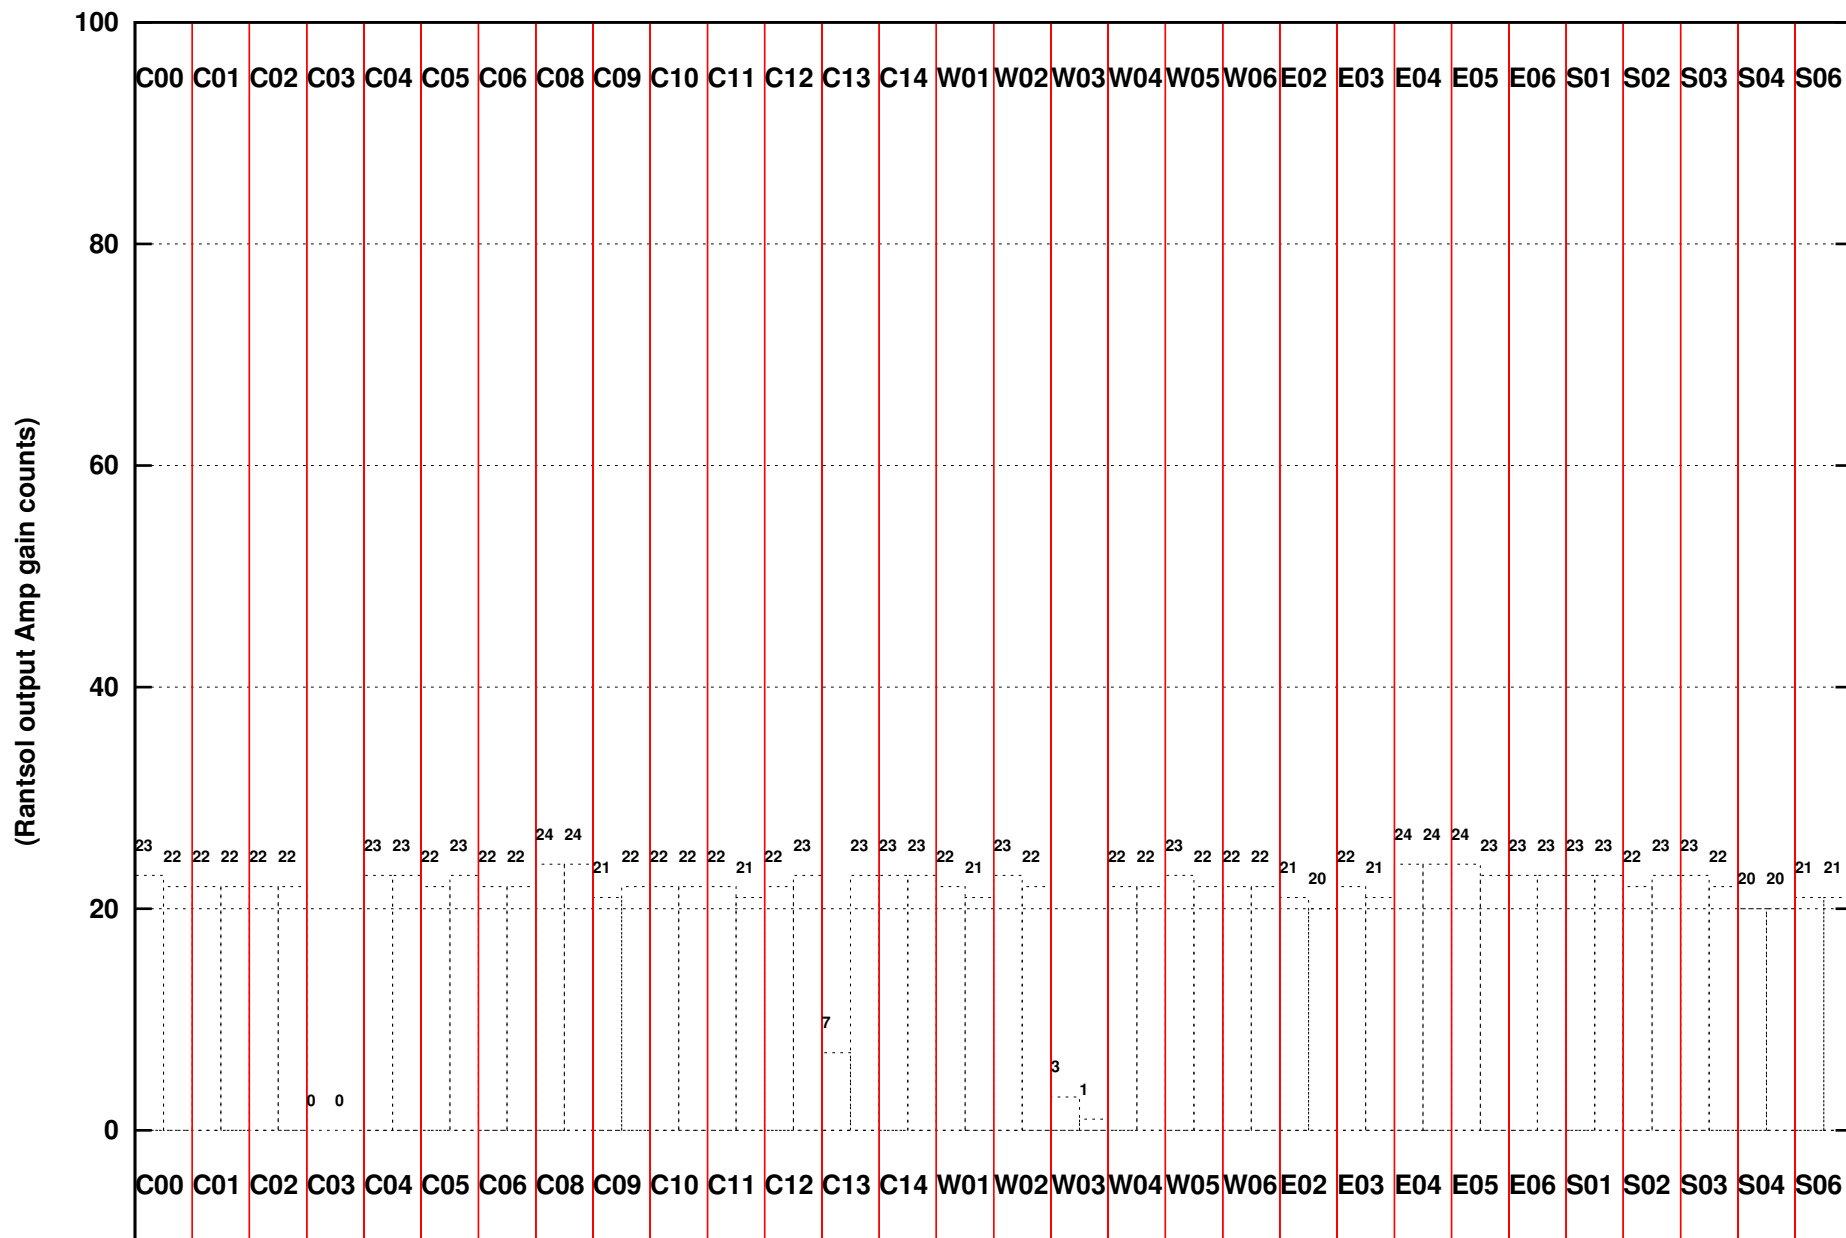

FRINGE STATUS (Rf:500.000,500.000 MHz., LO1:500.000,500.000 MHz., LO4/5:0.000,0.000 MHz.)

( File:/gwbifrddata2/14aug/40\_015\_14aug2021\_gwb.lta, scan:0, chan:512, Src:1822-096, Date:14Aug2021 23:56:09)