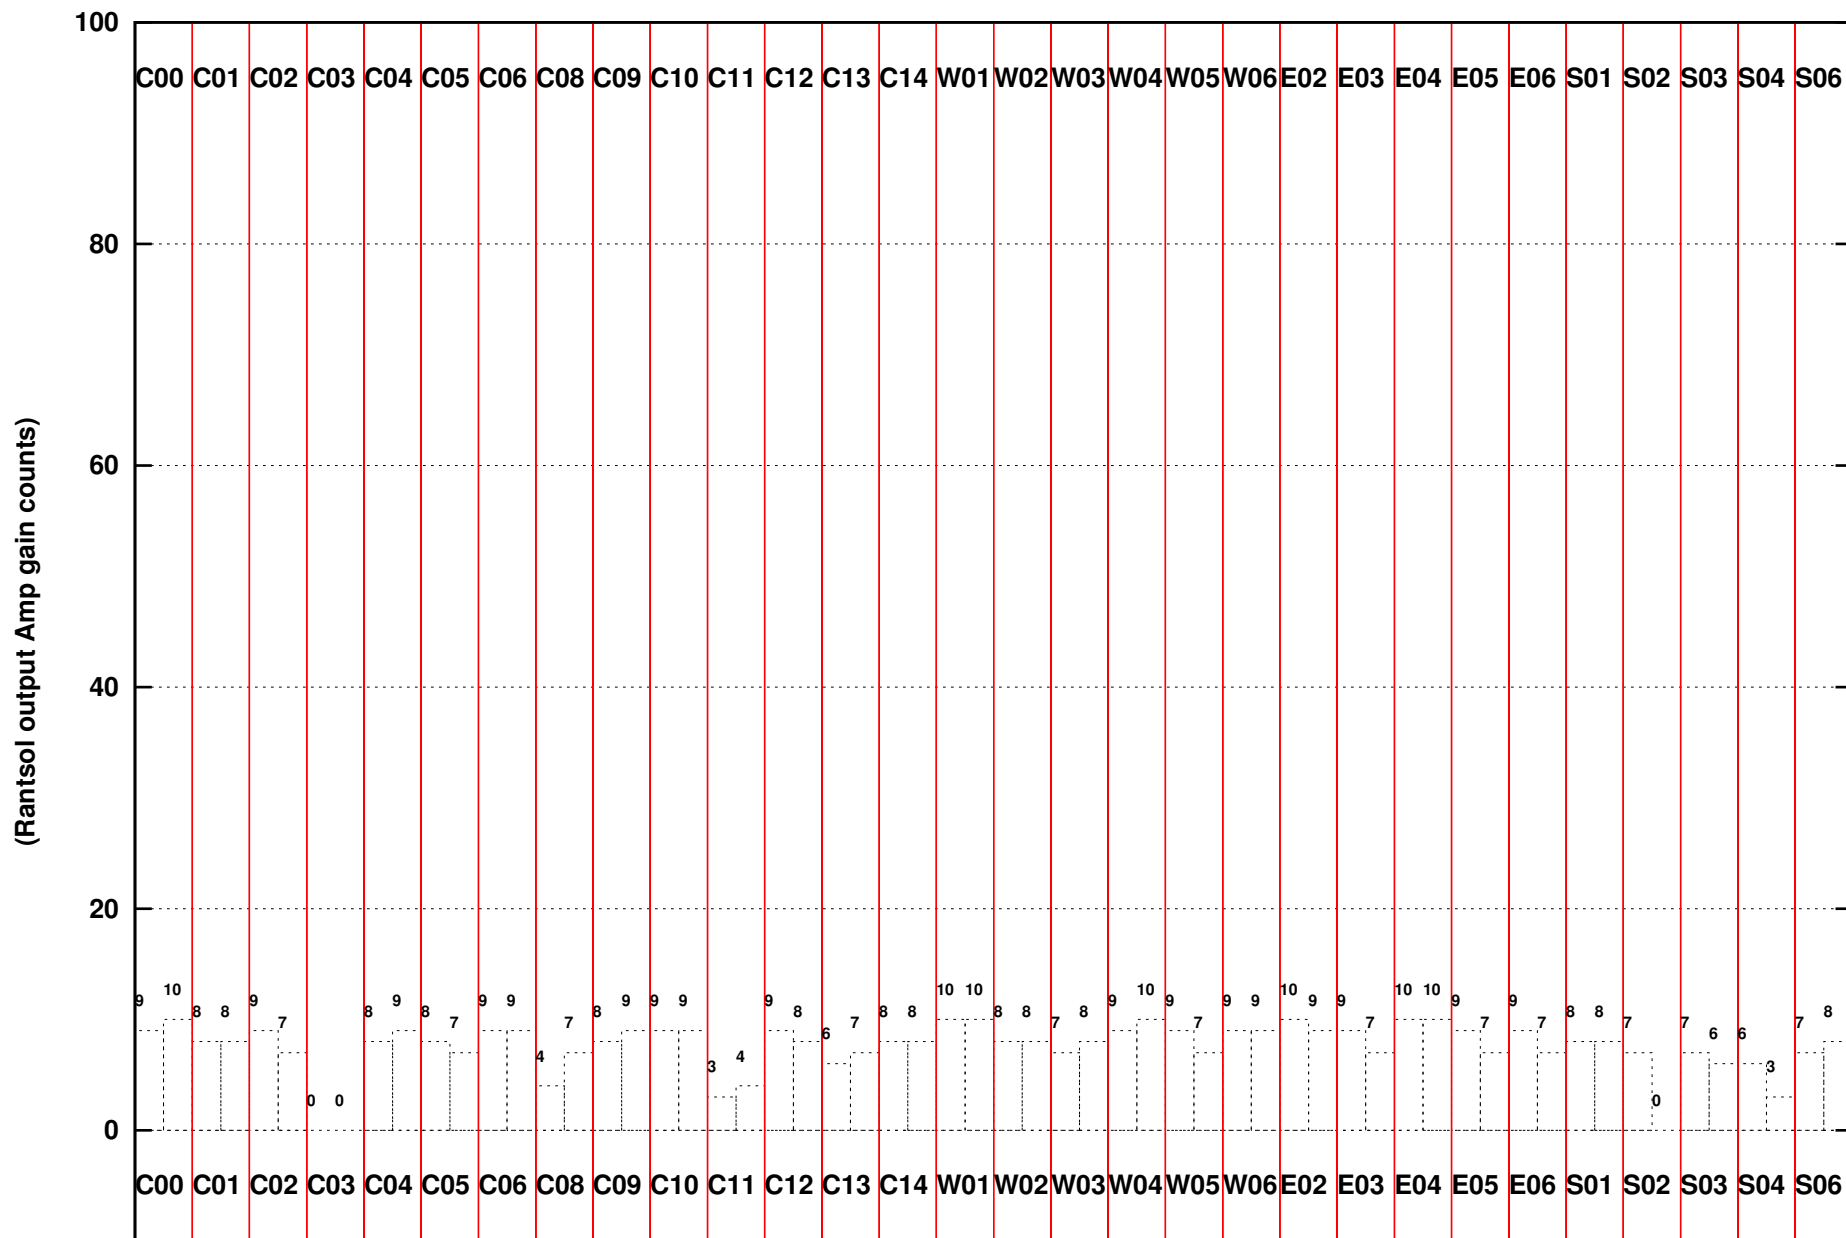

FRINGE STATUS (Rf:550.000,550.000 MHz., LO1:550.000,550.000 MHz., LO4/5:0.000,0.000 MHz.)

(File:/gwbifrd1/22aug/40_085_22aug2021_gwb.lta, scan:0, chan:1024, Src:1125+261, Date:22Aug2021 09:25:54)