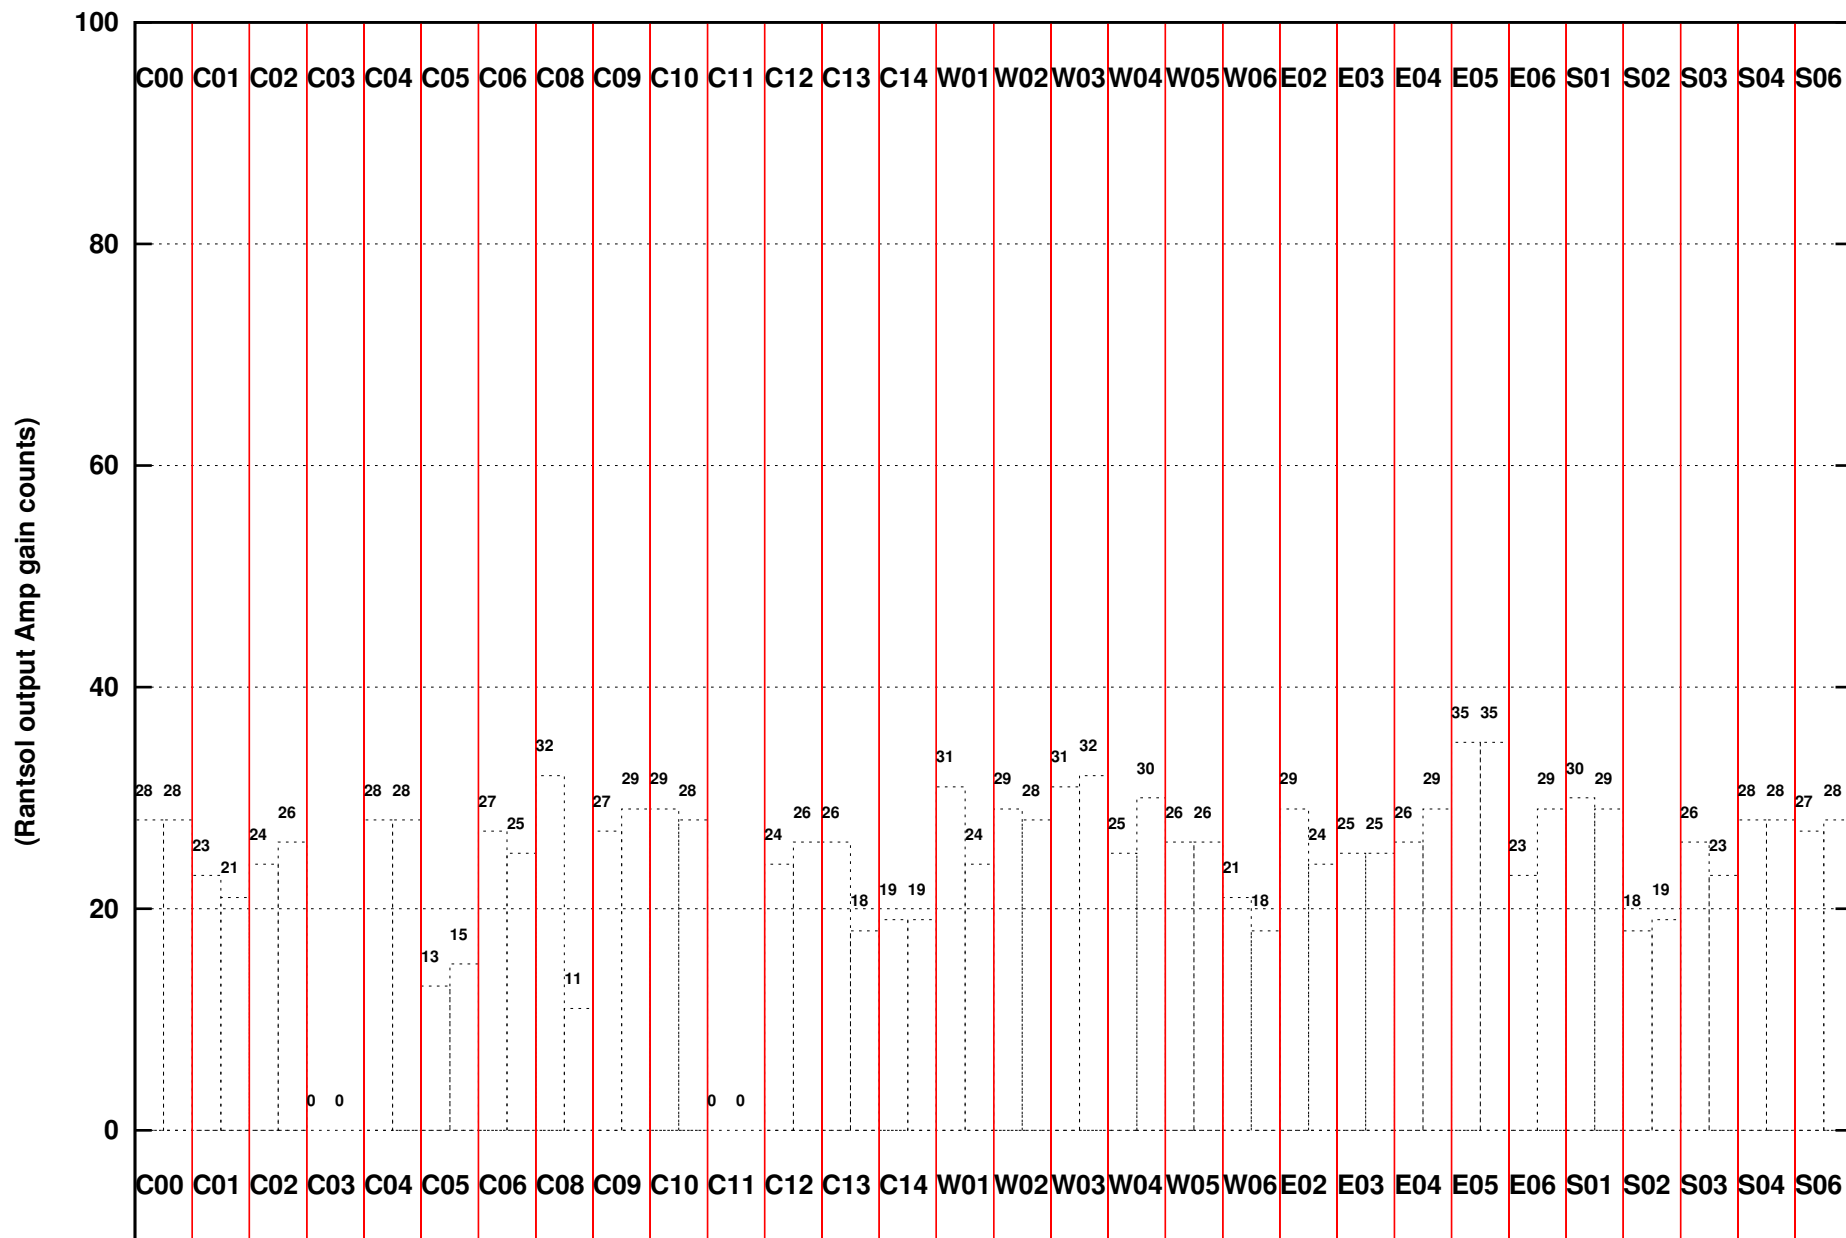

FRINGE STATUS (Rf:1409.000,1409.000 MHz., LO1:1460.000,1460.000 MHz., LO4/5:149.000,156.000 MHz.)

(File:/gsbifrddata1/28aug/ddtc203_28aug2021_gsb.lta, scan:0, chan:128, Src:0240-231, Date:28Aug2021 06:13:22)