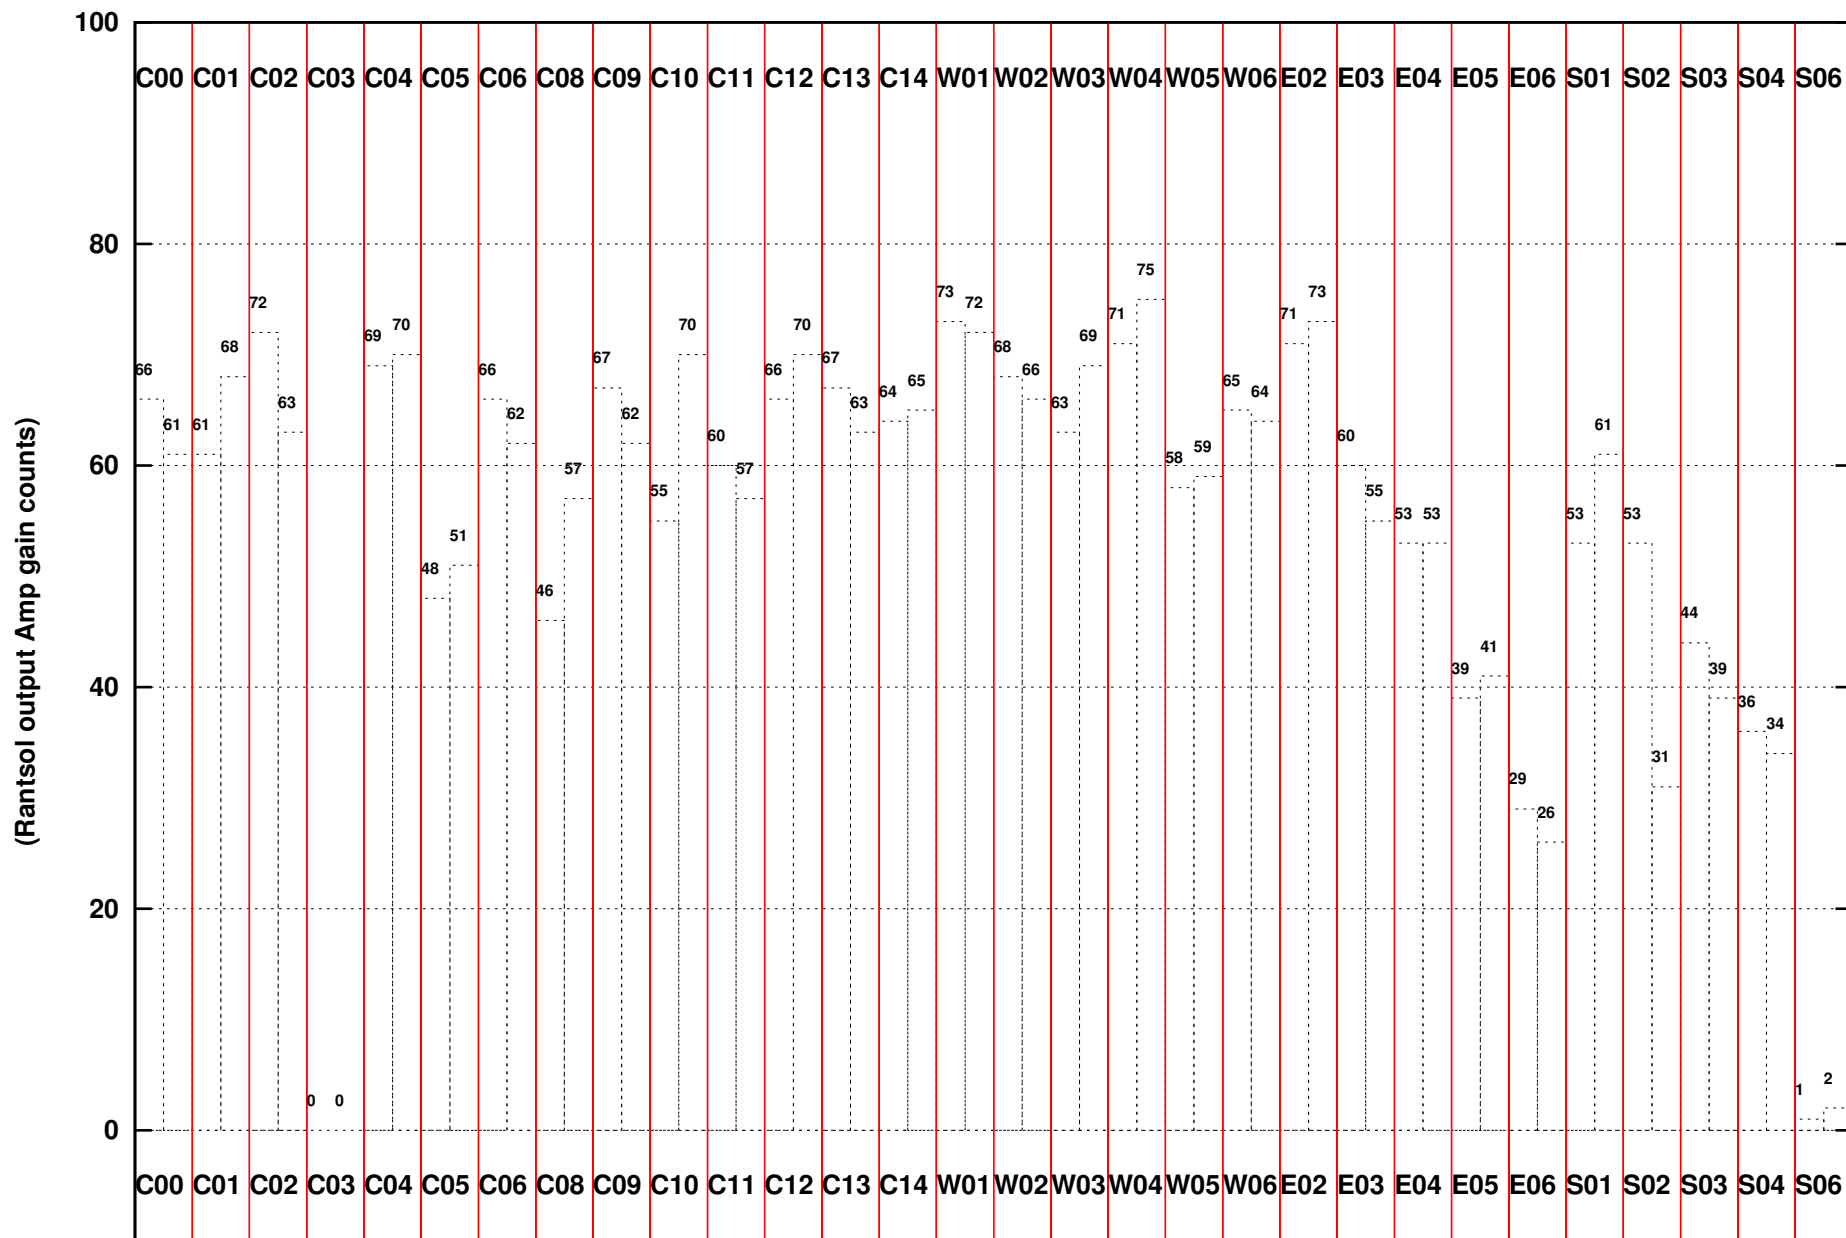

FRINGE STATUS (Rf:530.000,530.000 MHz., LO1:530.000,530.000 MHz., LO4/5:0.000,0.000 MHz.)

( File:/gwbifrddata2/28aug/40\_090\_28aug2021\_gwb\_10s.lta, scan:0, chan:4096, Src:3C295, Date:28Aug2021 21:06:41)