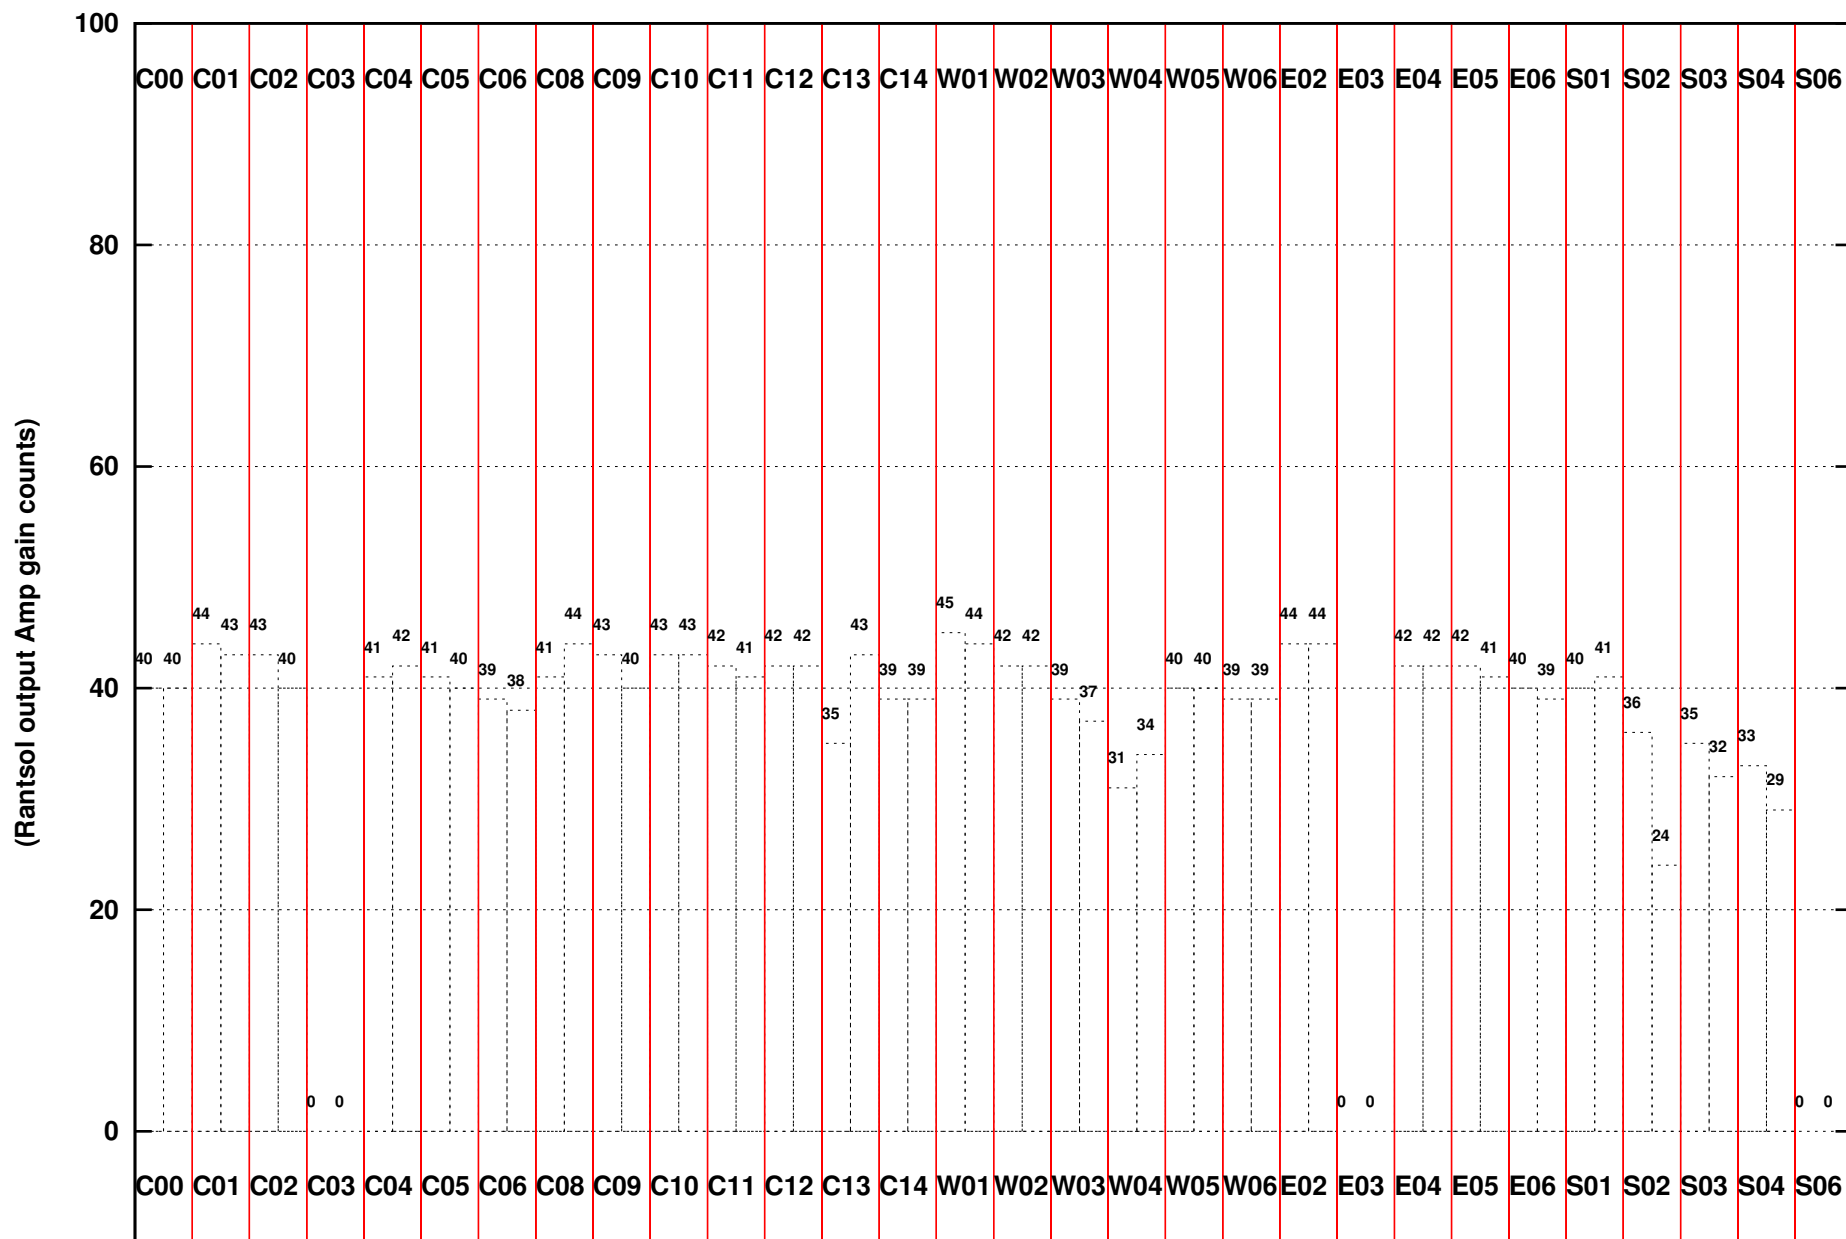

FRINGE STATUS (Rf:550.000,550.000 MHz., LO1:550.000,550.000 MHz., LO4/5:0.000,0.000 MHz.)

(File:/gwbifrddata1/12sep/40_069_12sep2021_gwb.lta, scan:0, chan:2048, Src:2225-049, Date:12Sep2021 23:36:52)