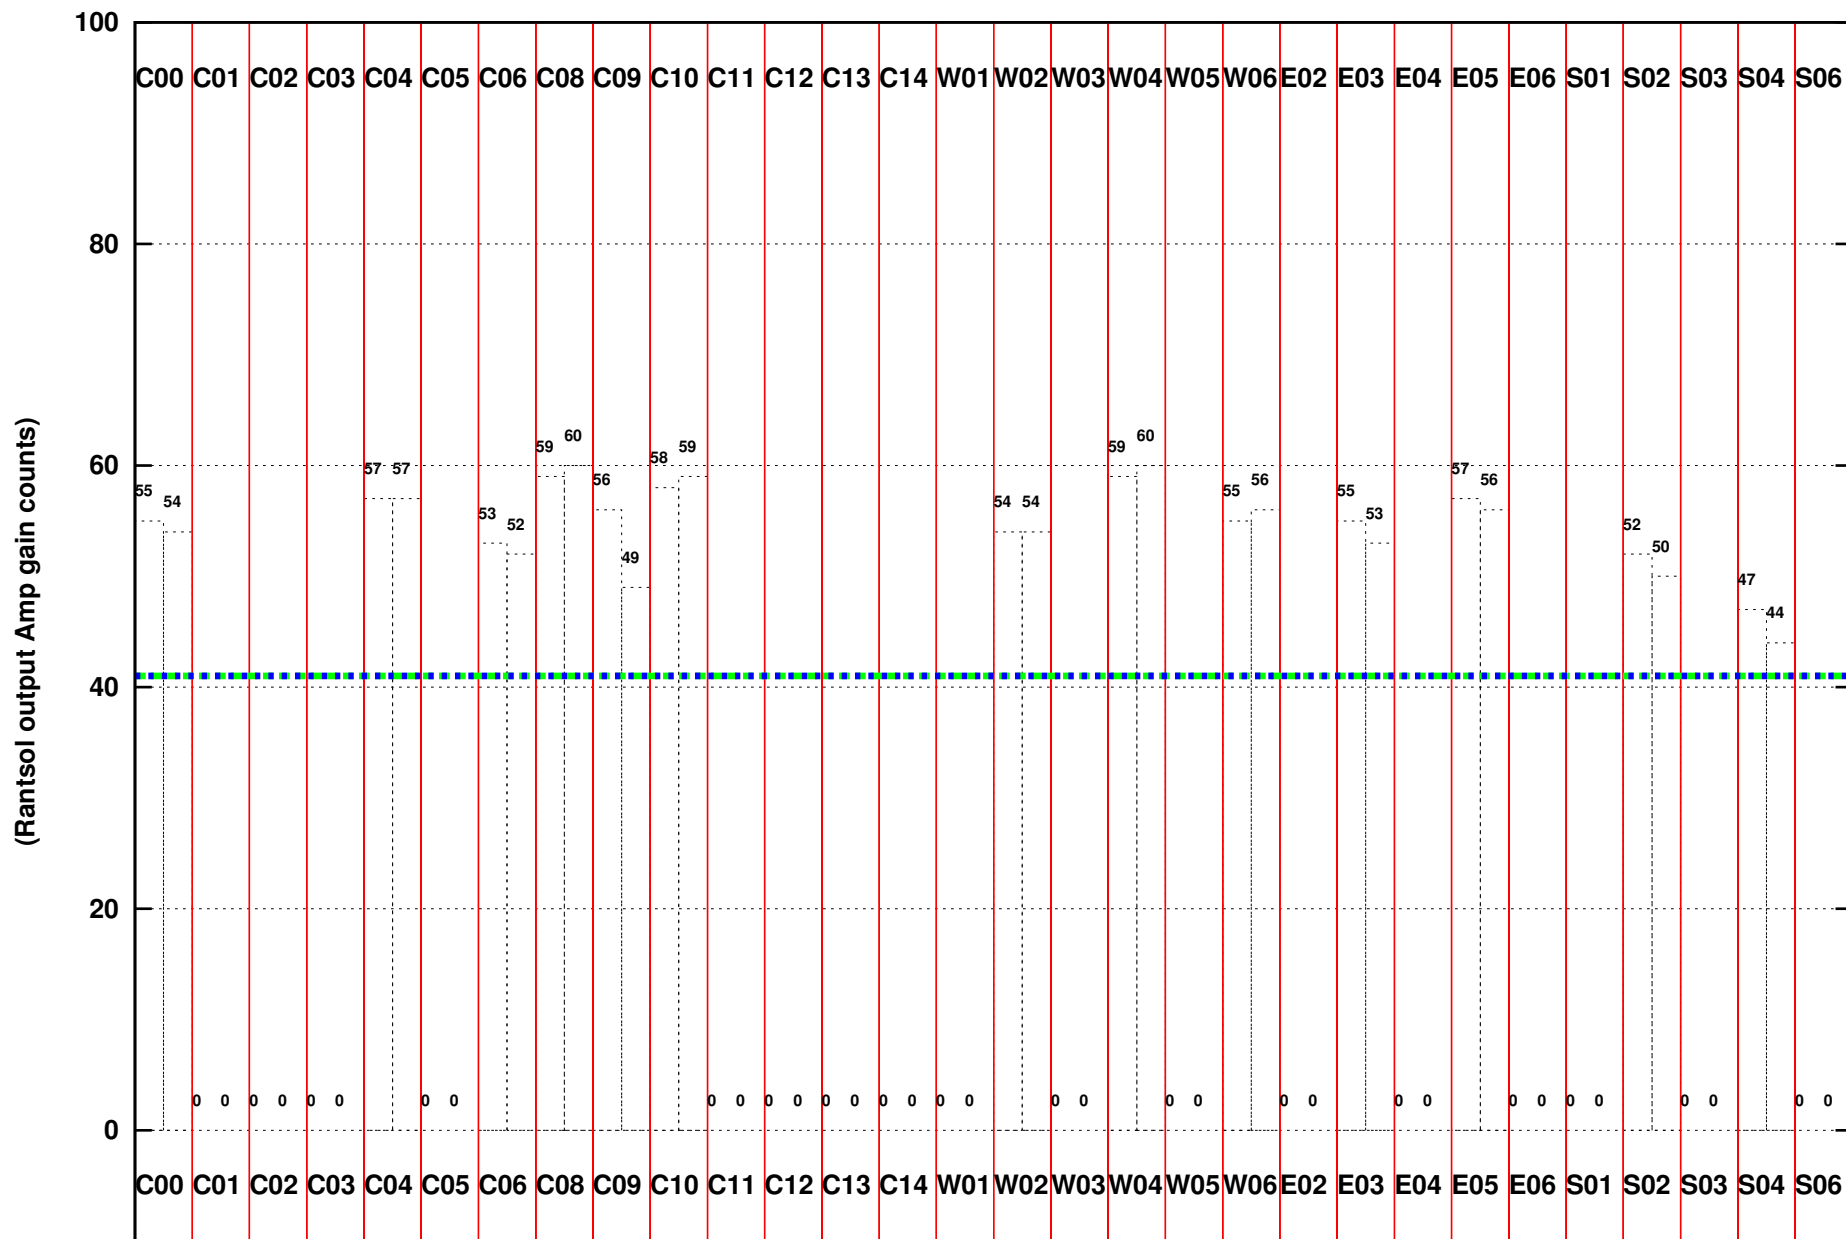

FRINGE STATUS (Rf:550.000,550.000 MHz., LO1:550.000,550.000 MHz., LO4/5:0.000,0.000 MHz.)

(File:/gwbifrddata/15sep/40_106a_15sep2021_gwb.lta, scan:0, chan:1024, Src:3C48, Date:15Sep2021 03:04:40)