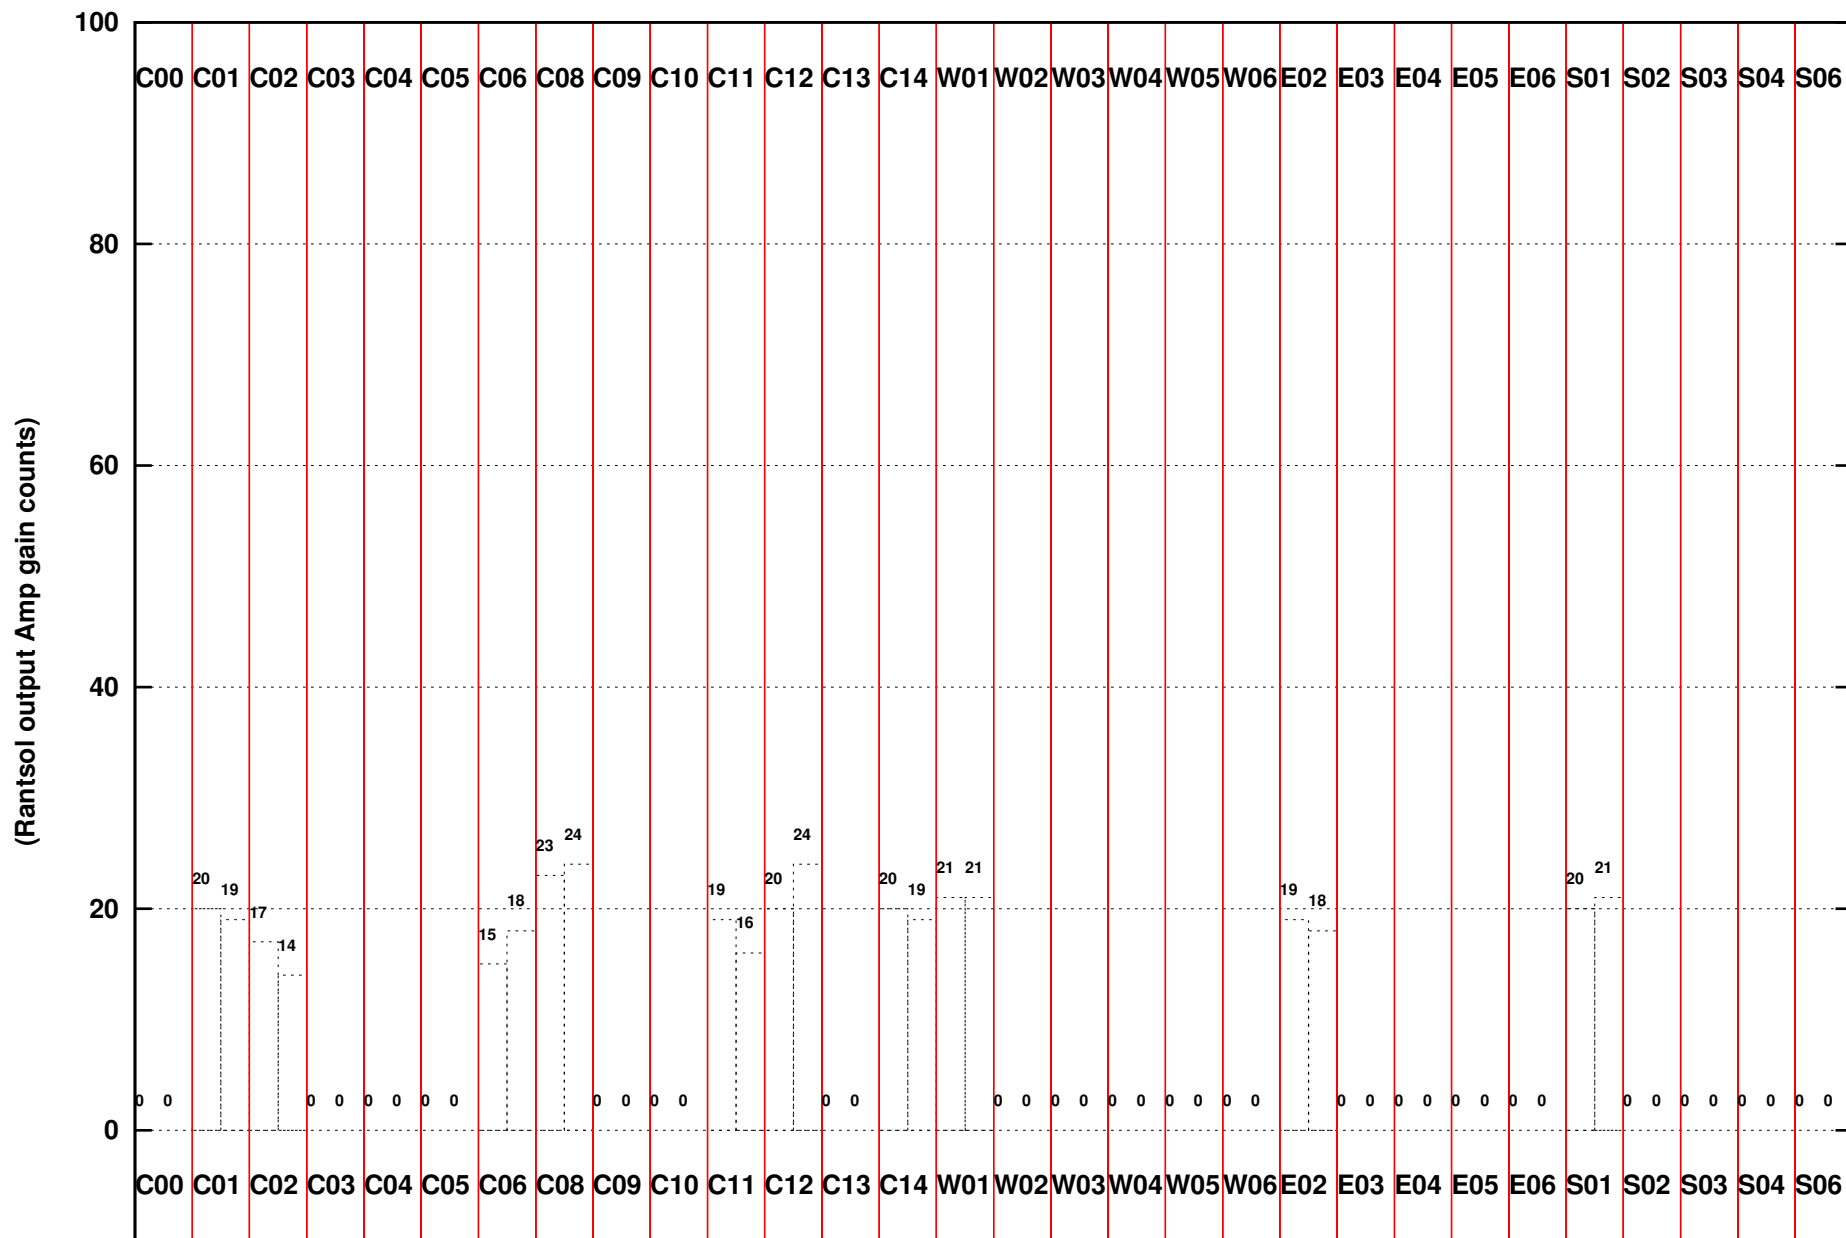

FRINGE STATUS (Rf:500.000,500.000 MHz., LO1:500.000,500.000 MHz., LO4/5:0.000,0.000 MHz.)

( File:/gwbifrddata/17sep/ddtc196\_17sep2021\_gwb\_band3.lta, scan:0, chan:4096, Src:2130+050, Date:17Sep2021 23:11:57)