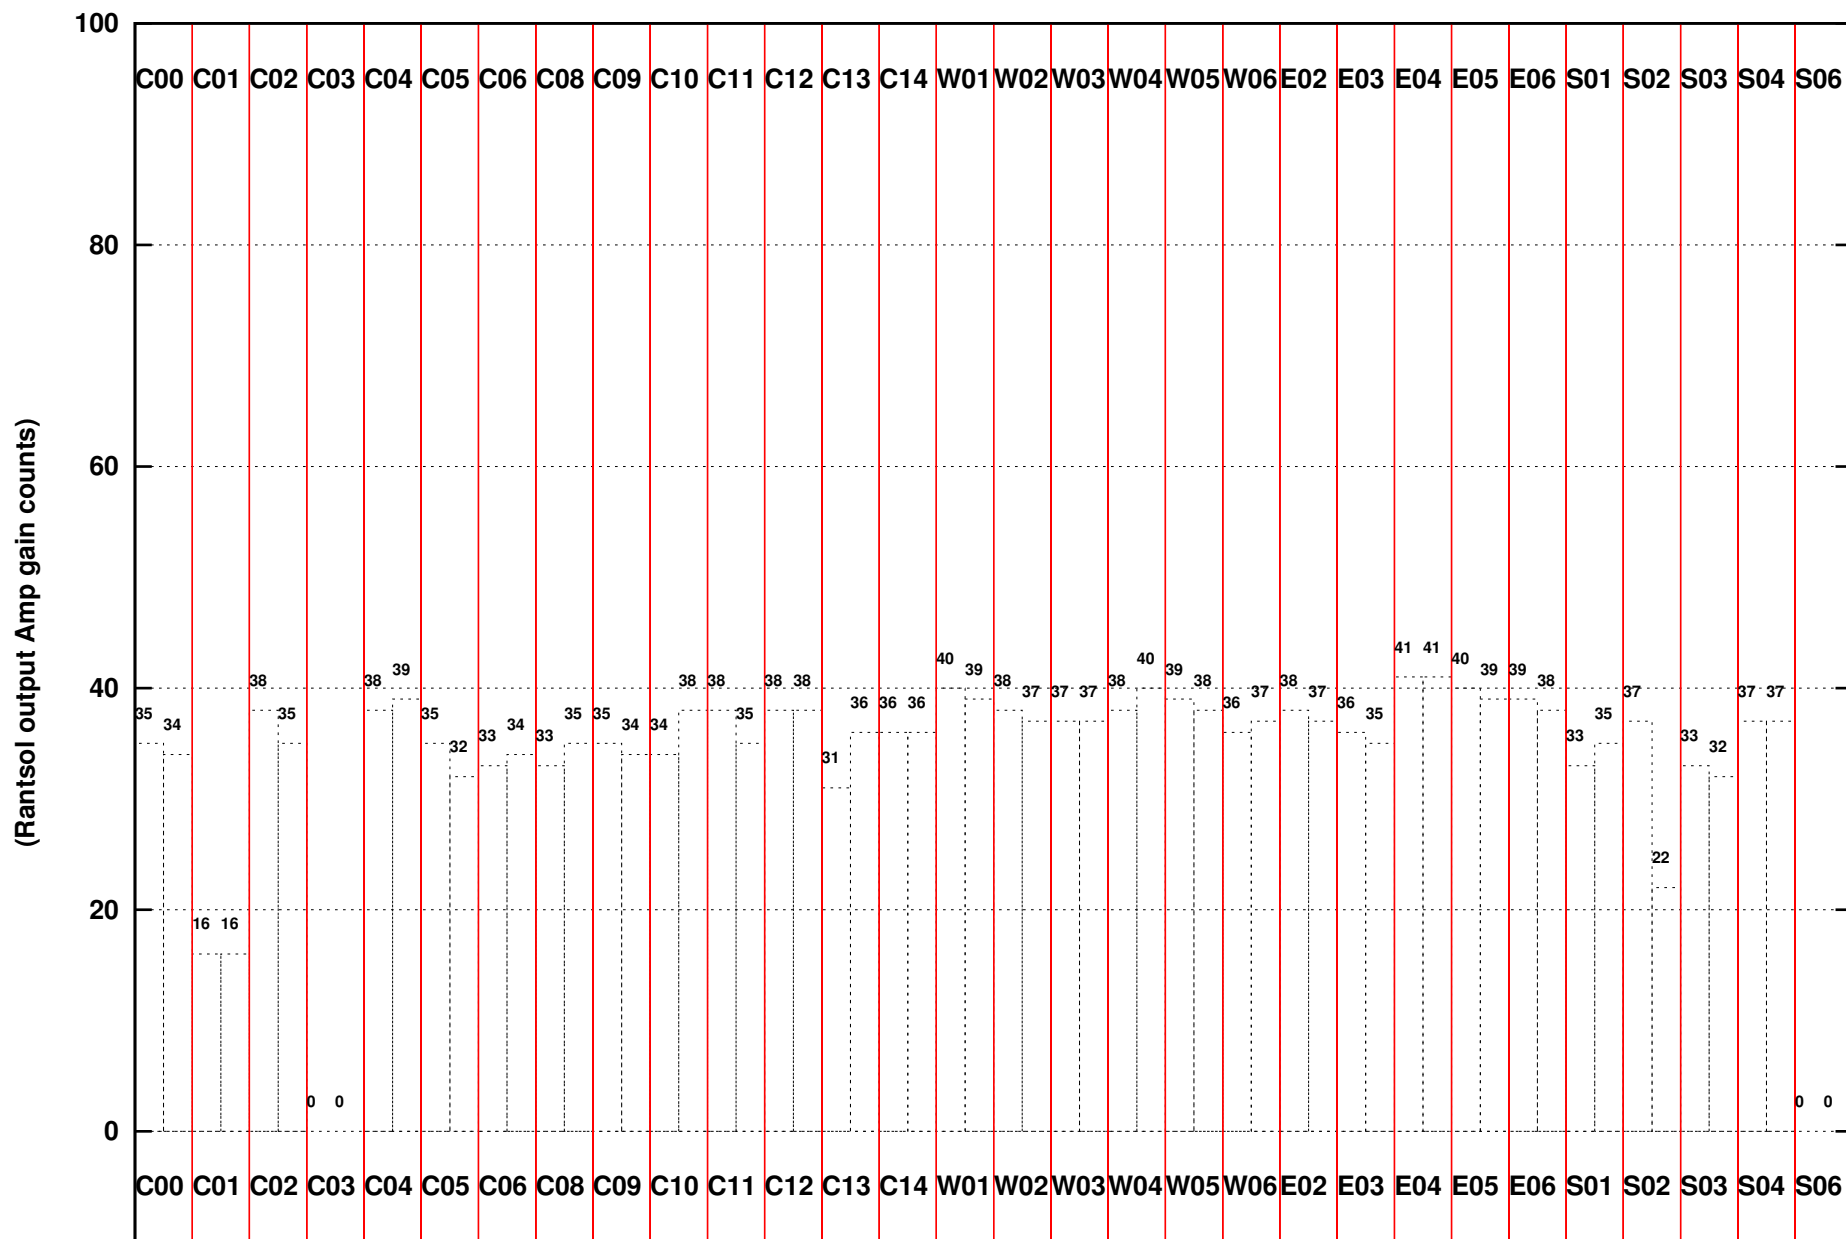

FRINGE STATUS (Rf:550.000,550.000 MHz., LO1:550.000,550.000 MHz., LO4/5:0.000,0.000 MHz.)

(File:/gwbifrddata/19sep/40_067_19sep2021_gwb.lta, scan:0, chan:2048, Src:1154-350, Date:19Sep2021 13:06:17)