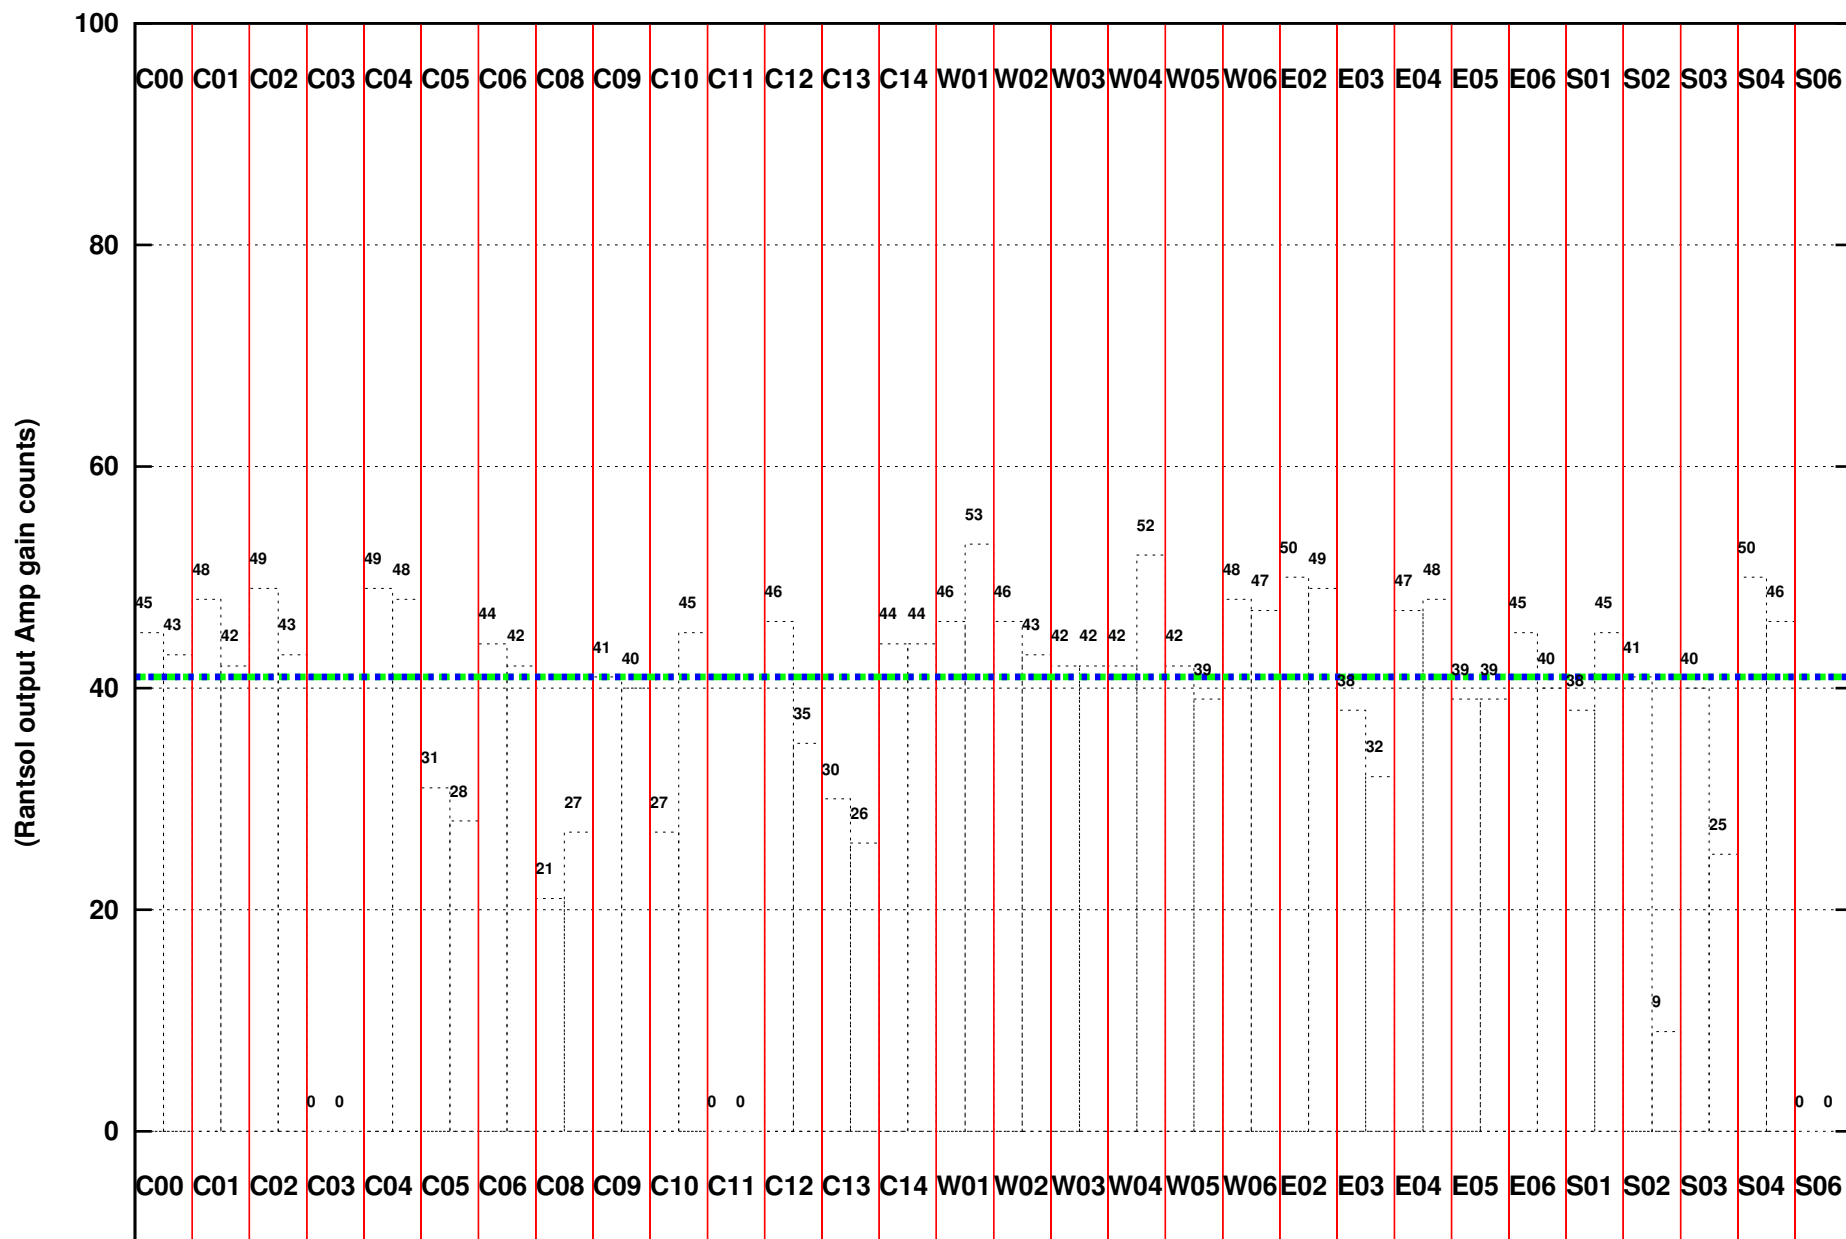

FRINGE STATUS (Rf:550.000,550.000 MHz., LO1:550.000,550.000 MHz., LO4/5:0.000,0.000 MHz.)

(File:/gwbifrddata2/20sep/40_082_20sep2021_gwb.lta, scan:0, chan:1024, Src:3C286, Date:20Sep2021 12:01:04)