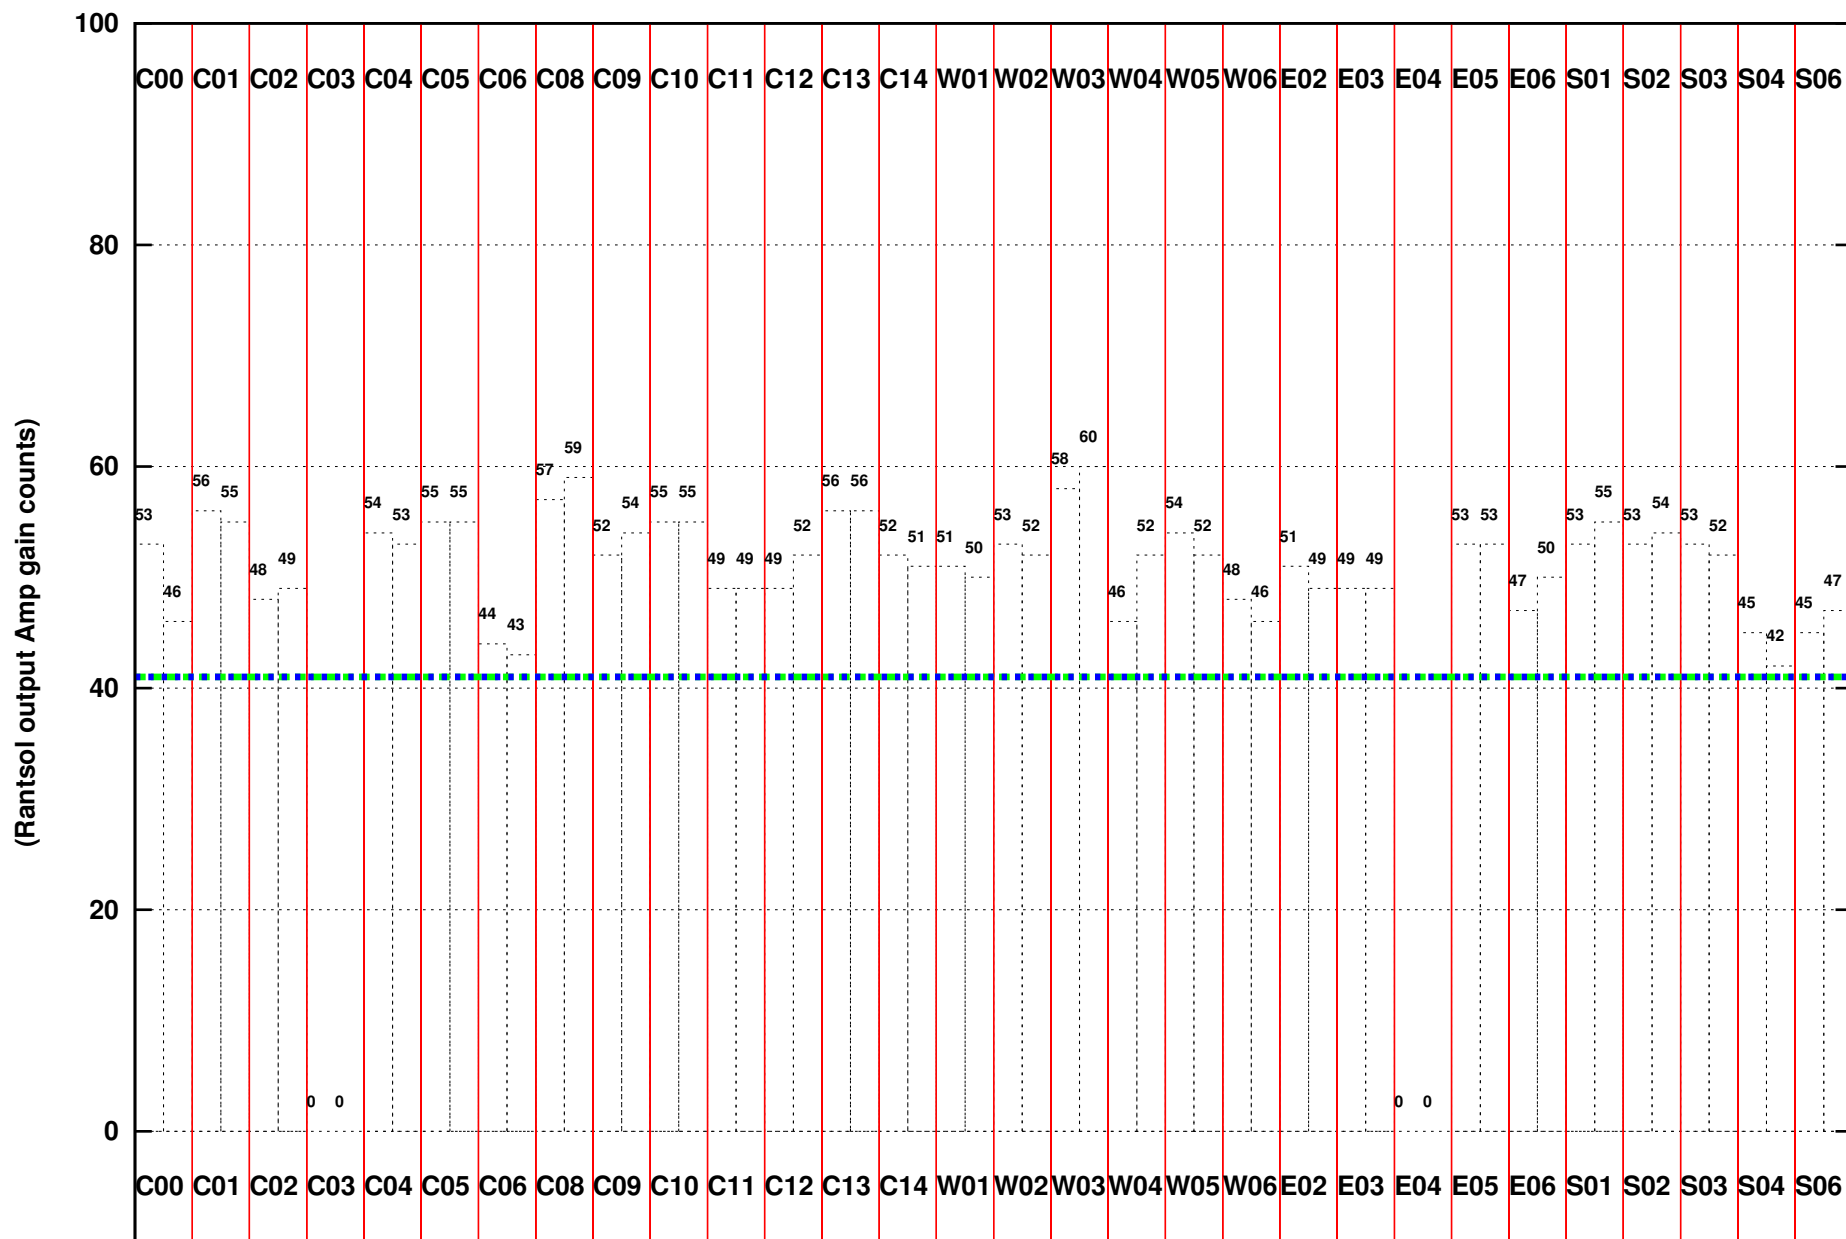

FRINGE STATUS (Rf:500.000,500.000 MHz., LO1:500.000,500.000 MHz., LO4/5:0.000,0.000 MHz.)

( File:/gwbifrddata1/03oct/ddtc207\_03oct2021\_gwb.lta, scan:0, chan:1024, Src:3C286, Date:03Oct2021 15:06:29)