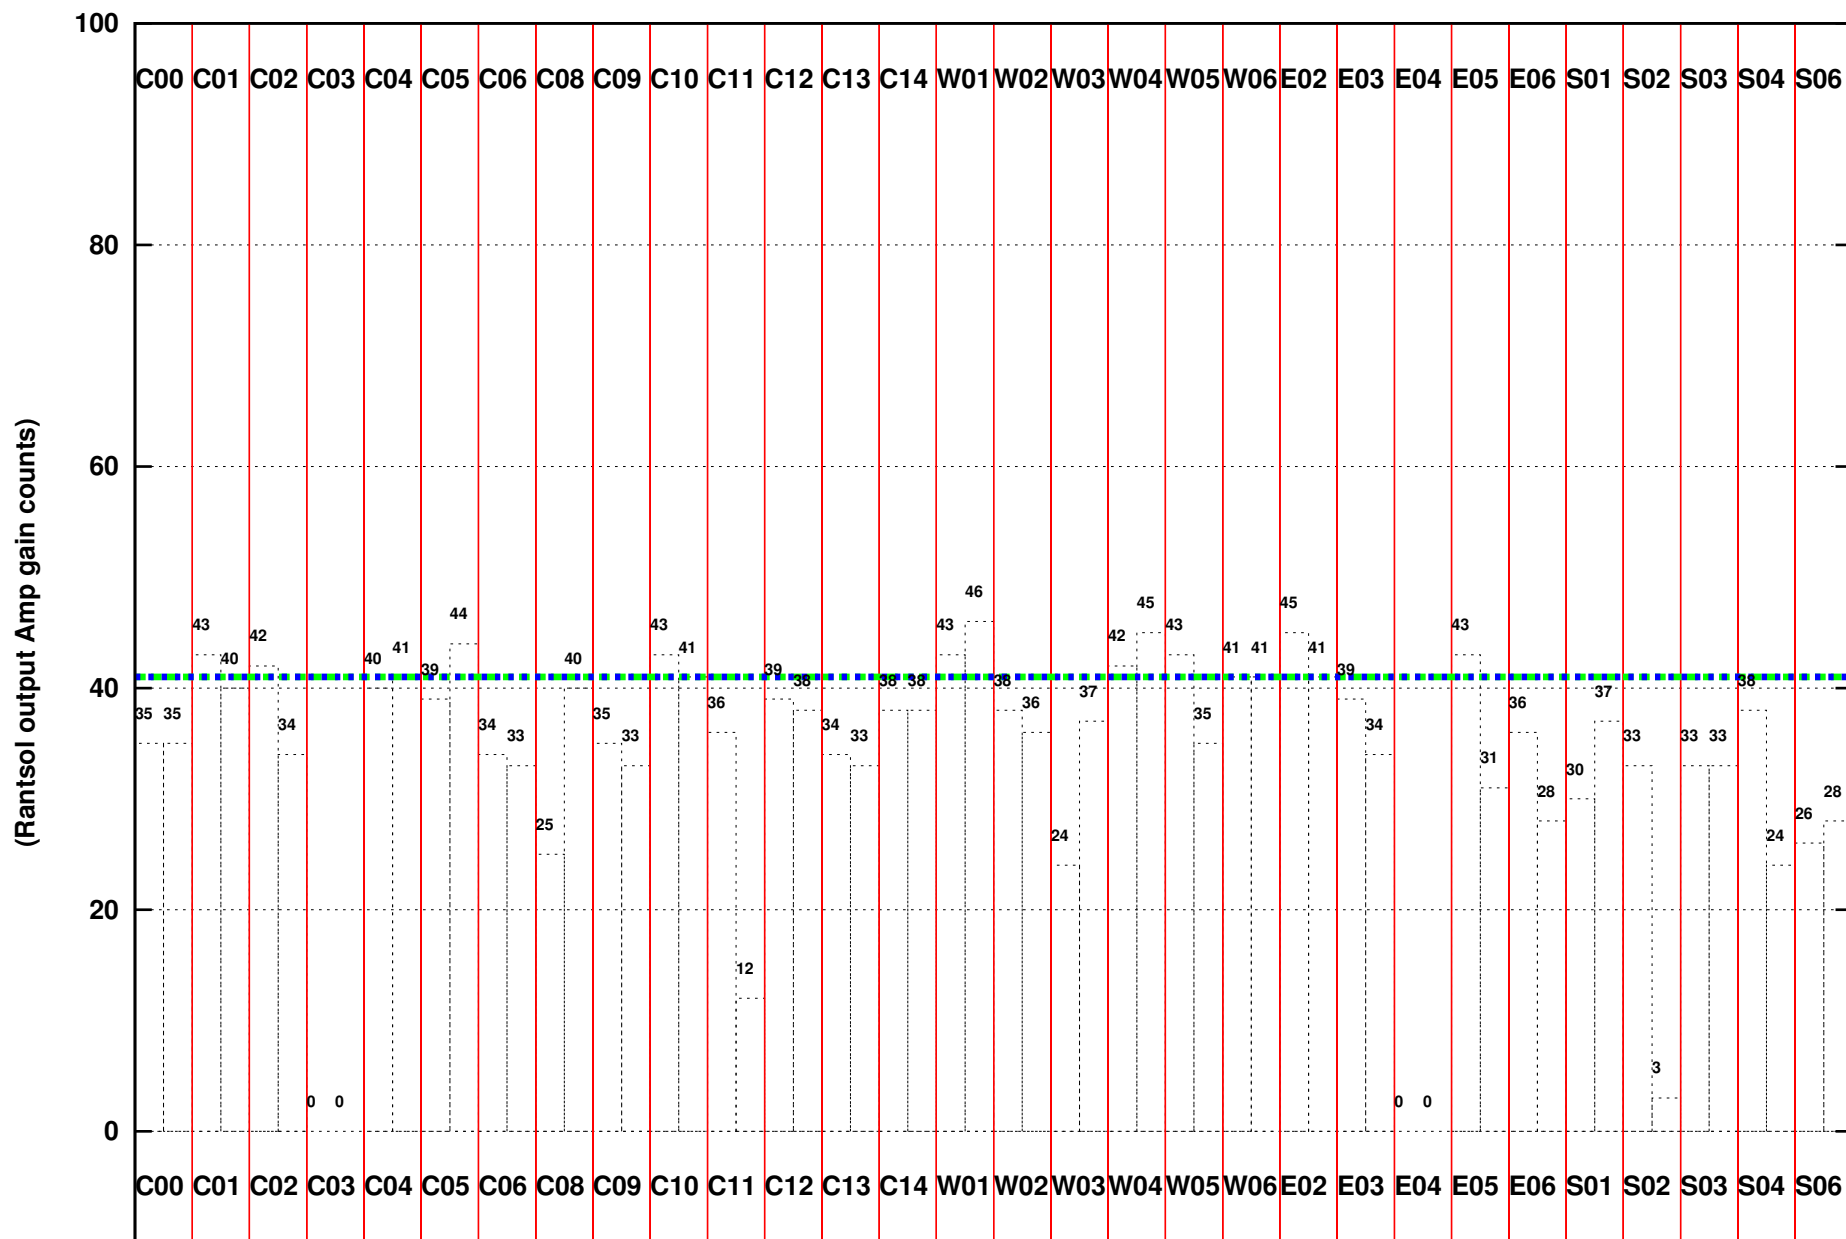

FRINGE STATUS (Rf:550.000,550.000 MHz., LO1:550.000,550.000 MHz., LO4/5:0.000,0.000 MHz.)

(File:/gwbifdata/04oct/40_044_04oct2021_gwb.lta, scan:0, chan:4096, Src:3C48, Date:04Oct2021 22:04:16)