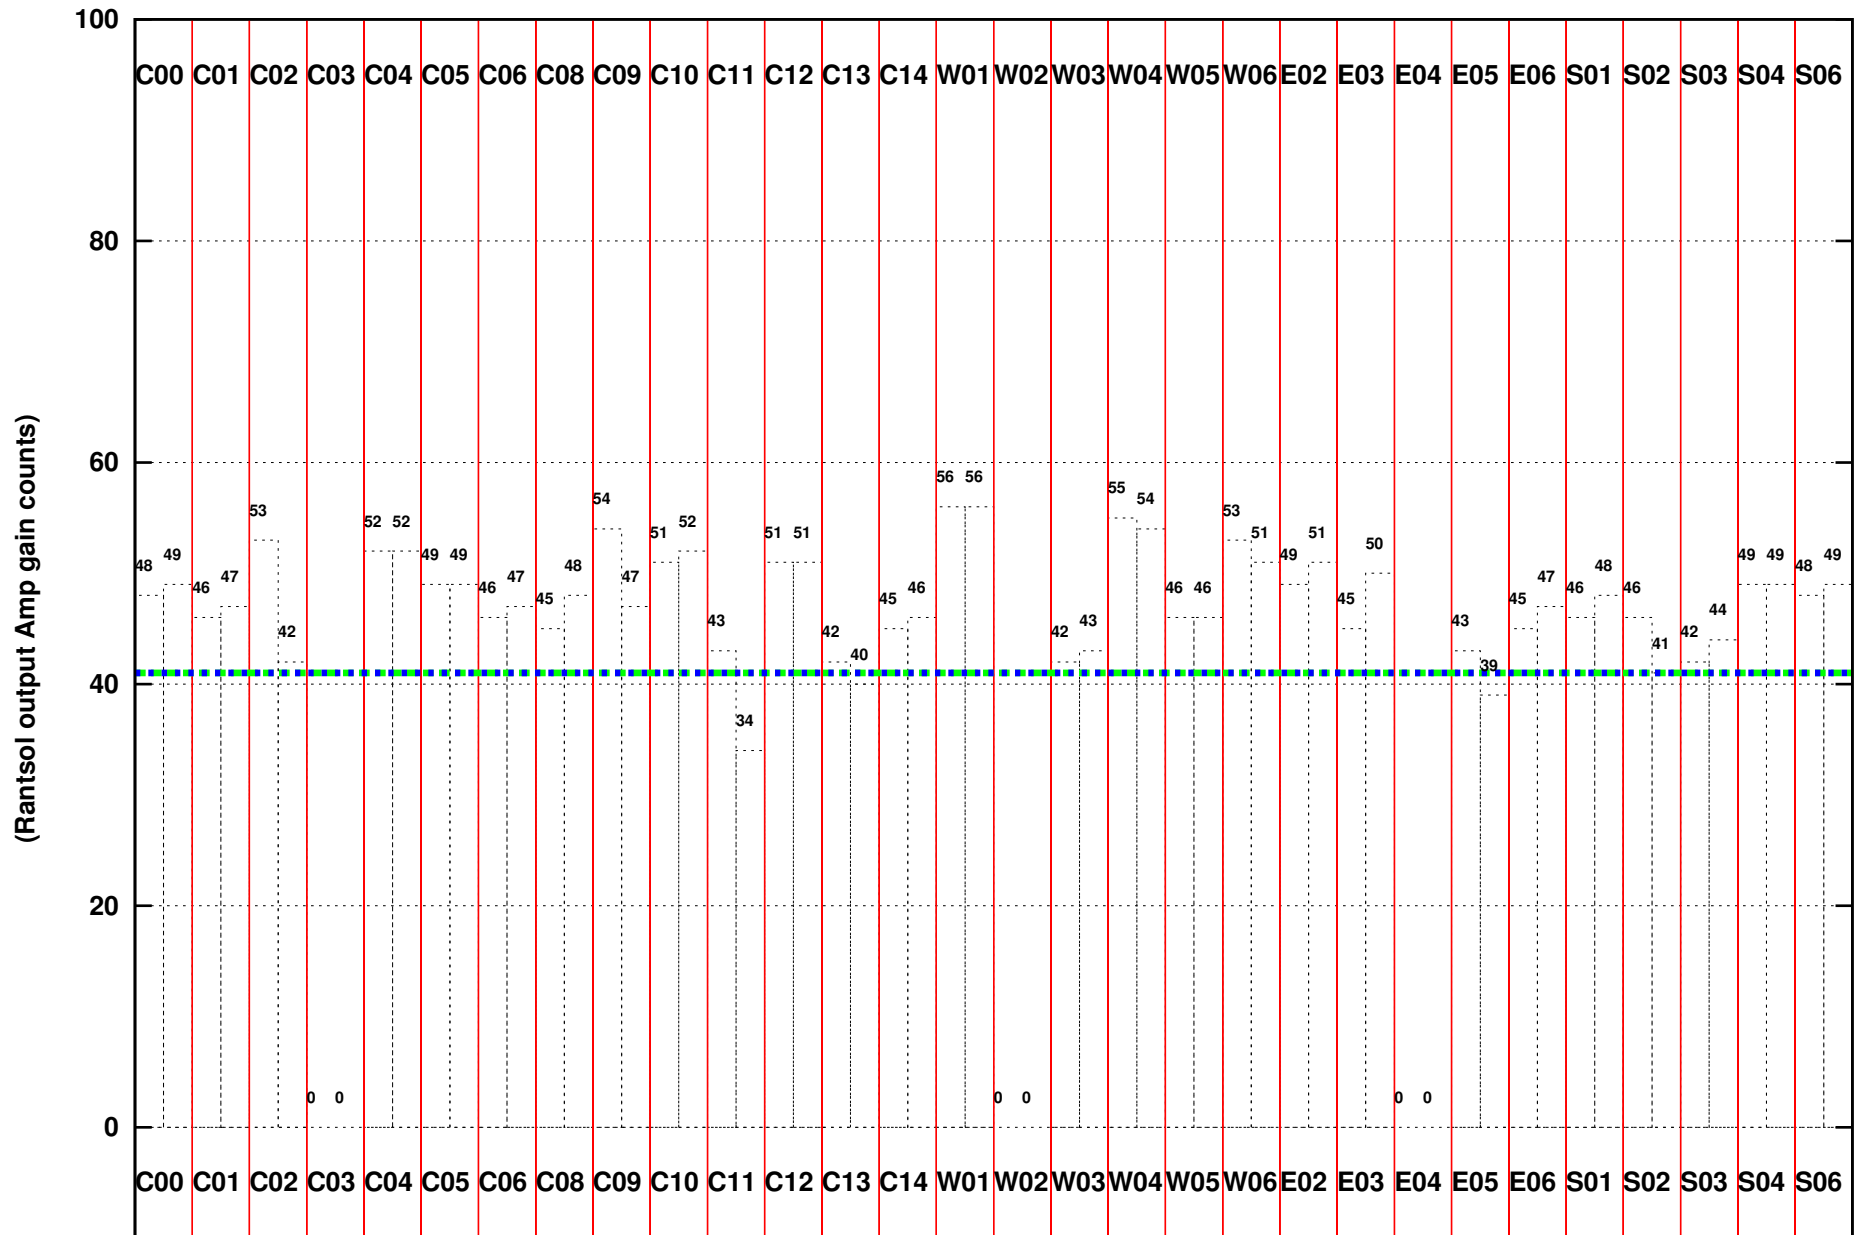

FRINGE STATUS (Rf:591.000,591.000 MHz., LO1:540.000,540.000 MHz., LO4/5:149.000,156.000 MHz.)

(File:/gsbifrddata1/05oct/40_082_05oct2021_gsb.lta, scan:0, chan:128, Src:3C286, Date:05Oct2021 10:48:38)