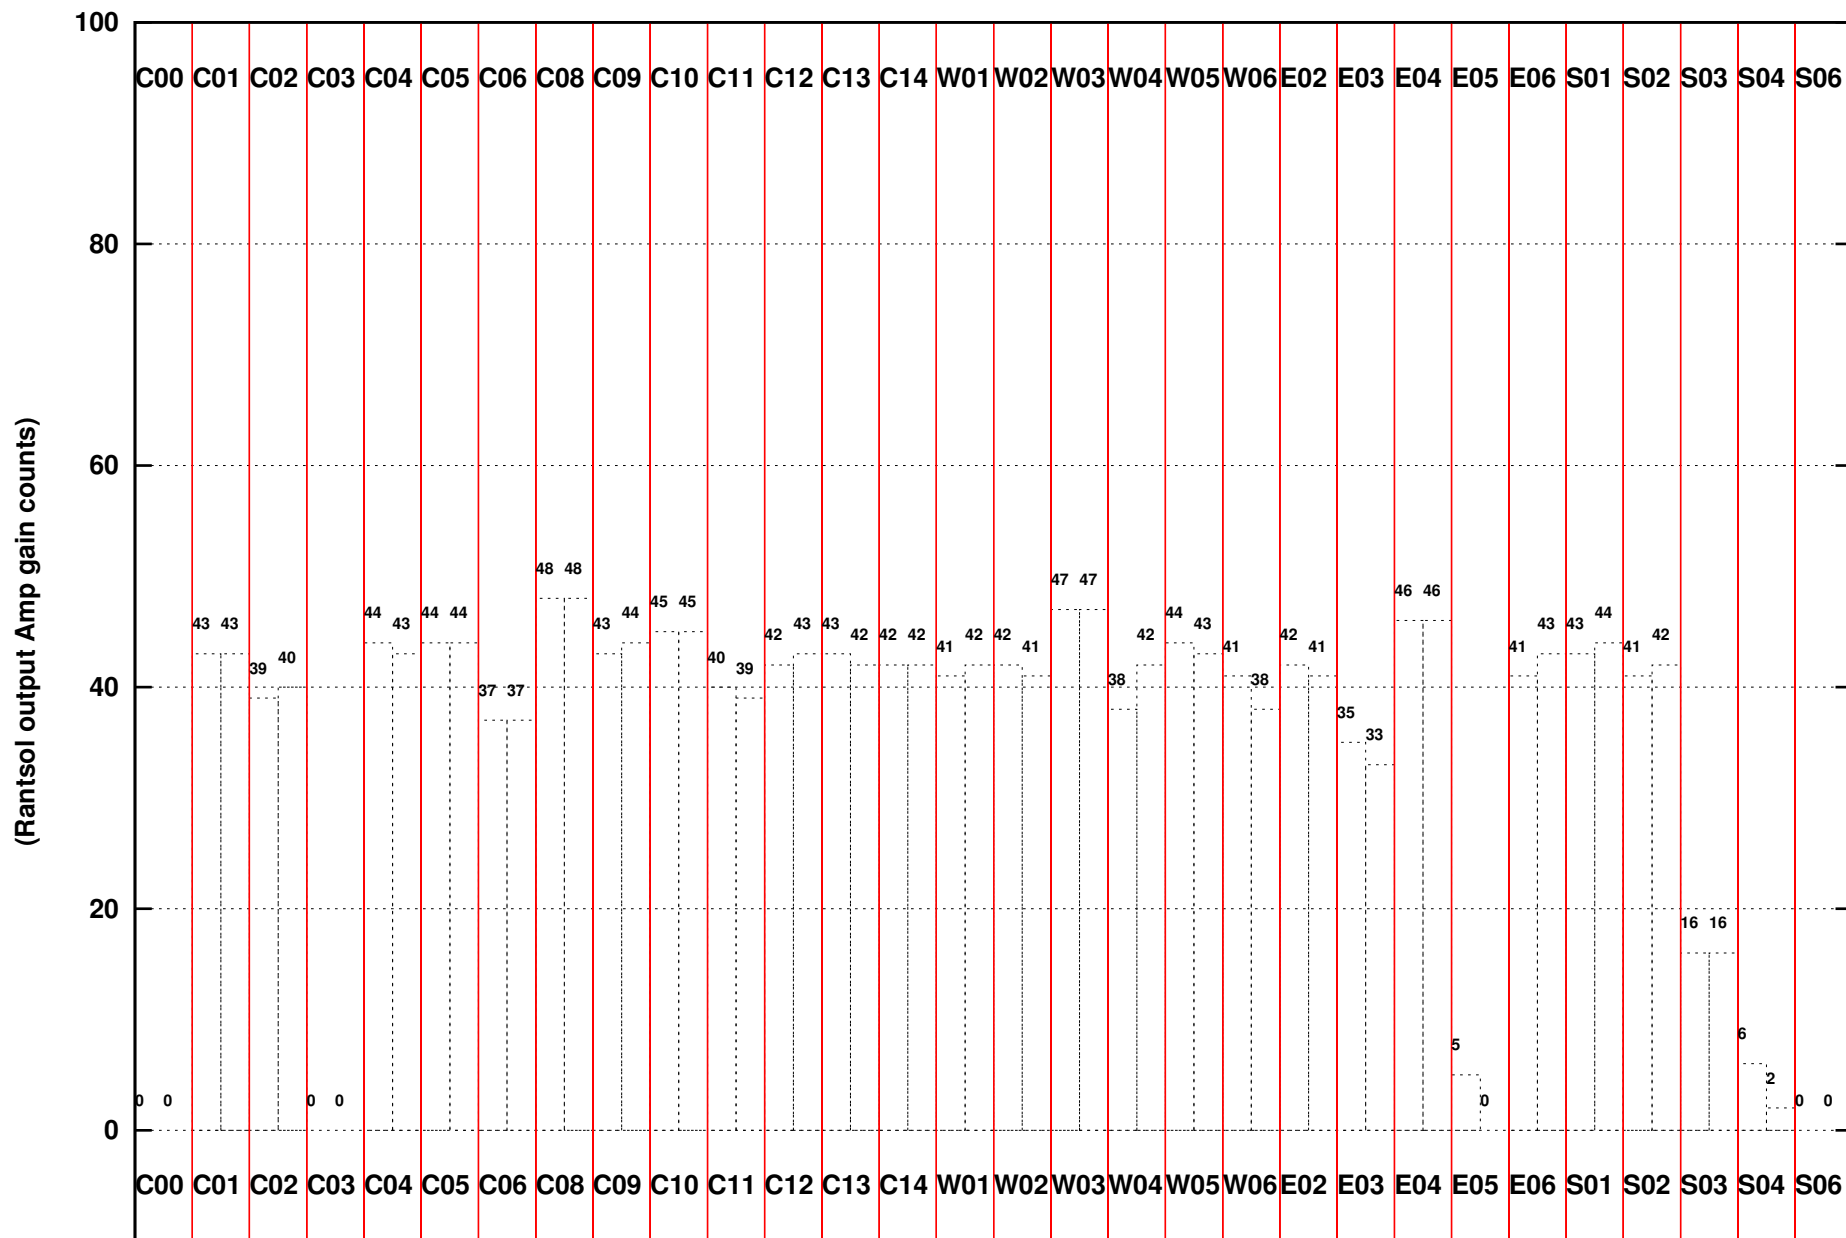

FRINGE STATUS (Rf:500.000,500.000 MHz., LO1:500.000,500.000 MHz., LO4/5:0.000,0.000 MHz.)

(File:/gwbifrddata1/07oct/ddtc208_07oct2021_gwb.lta, scan:0, chan:512, Src:3C138, Date:07Oct2021 00:39:41)