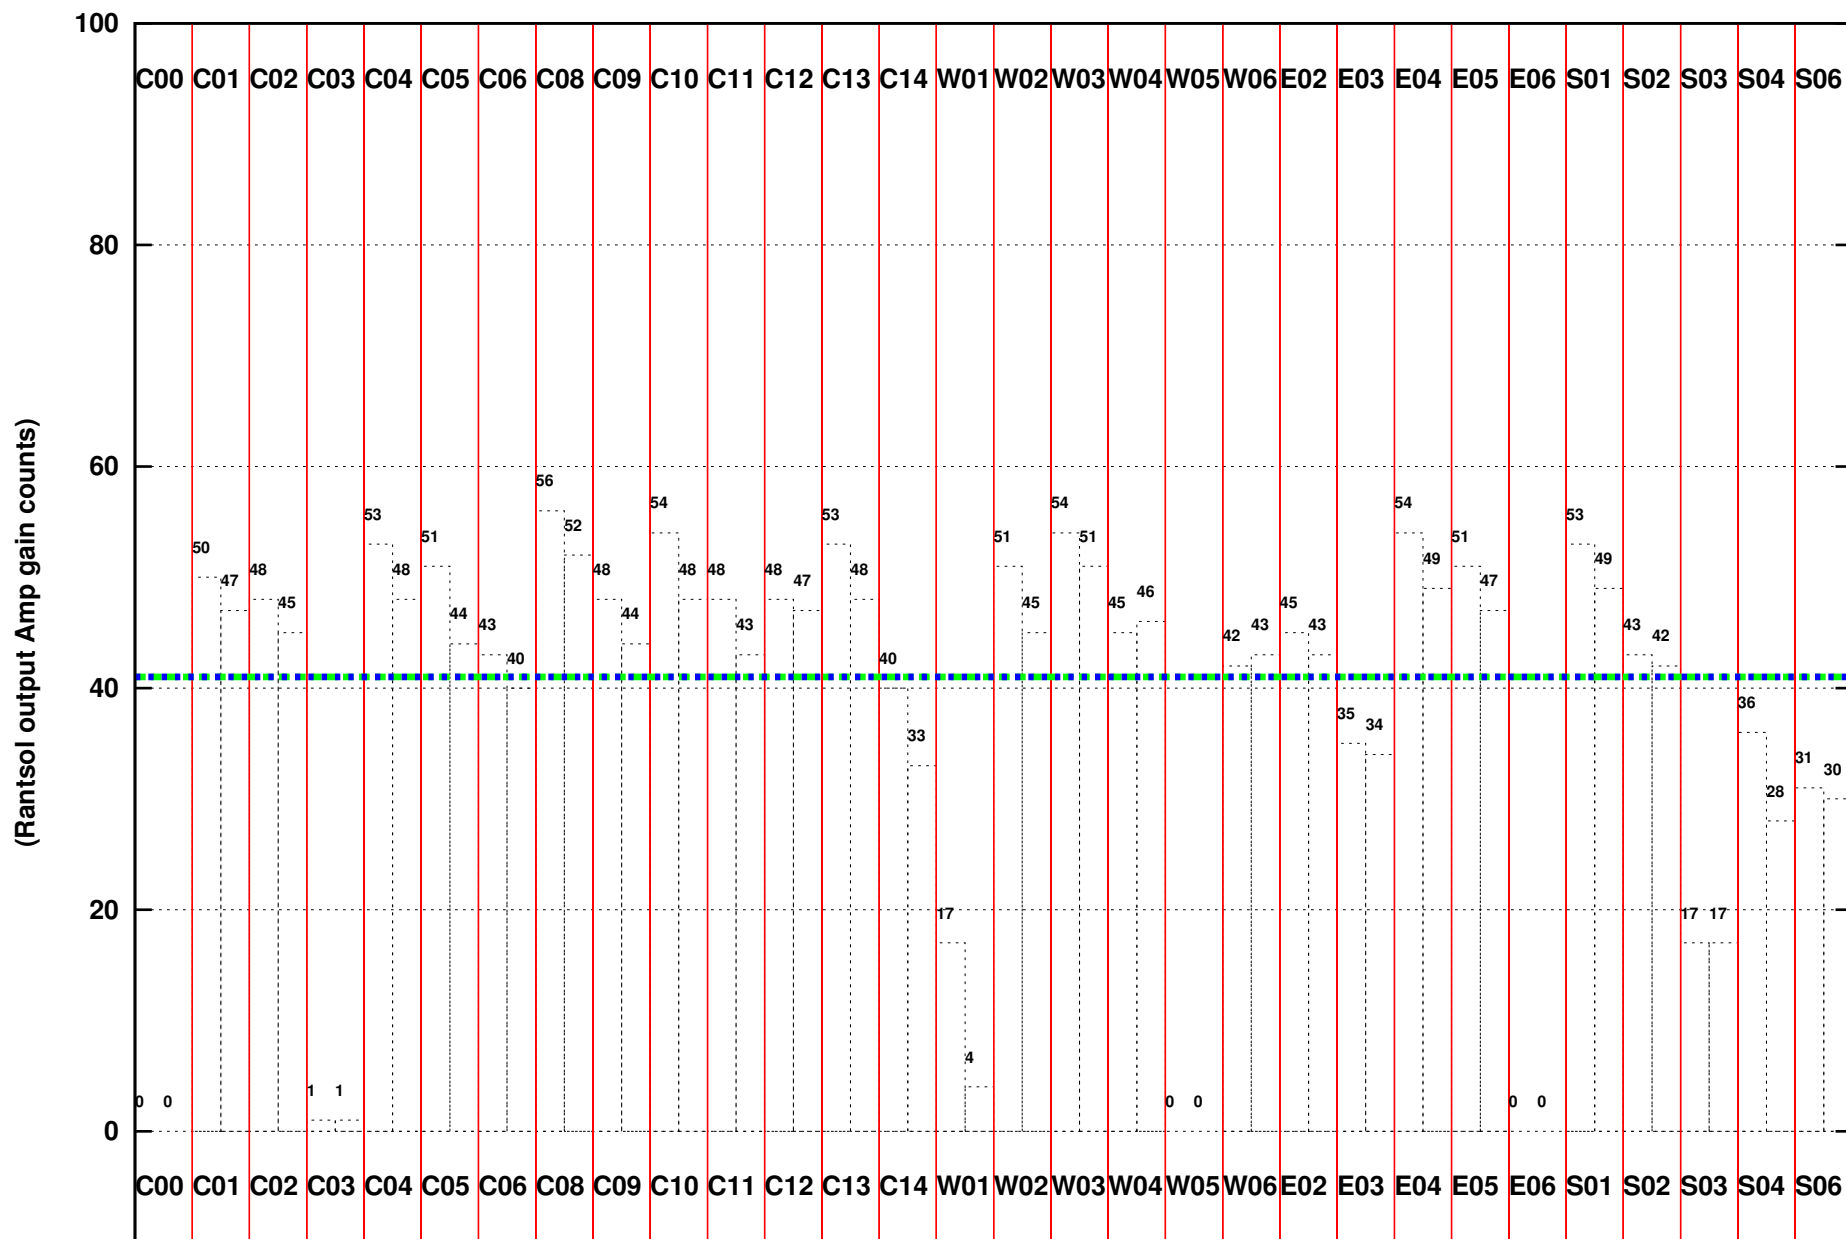

FRINGE STATUS (Rf:500.000,500.000 MHz., LO1:500.000,500.000 MHz., LO4/5:0.000,0.000 MHz.)

(File:/gwbifrddata/07oct/40_006_07oct2021_gwb.lta, scan:0, chan:2048, Src:3C286, Date:07Oct2021 18:12:40)