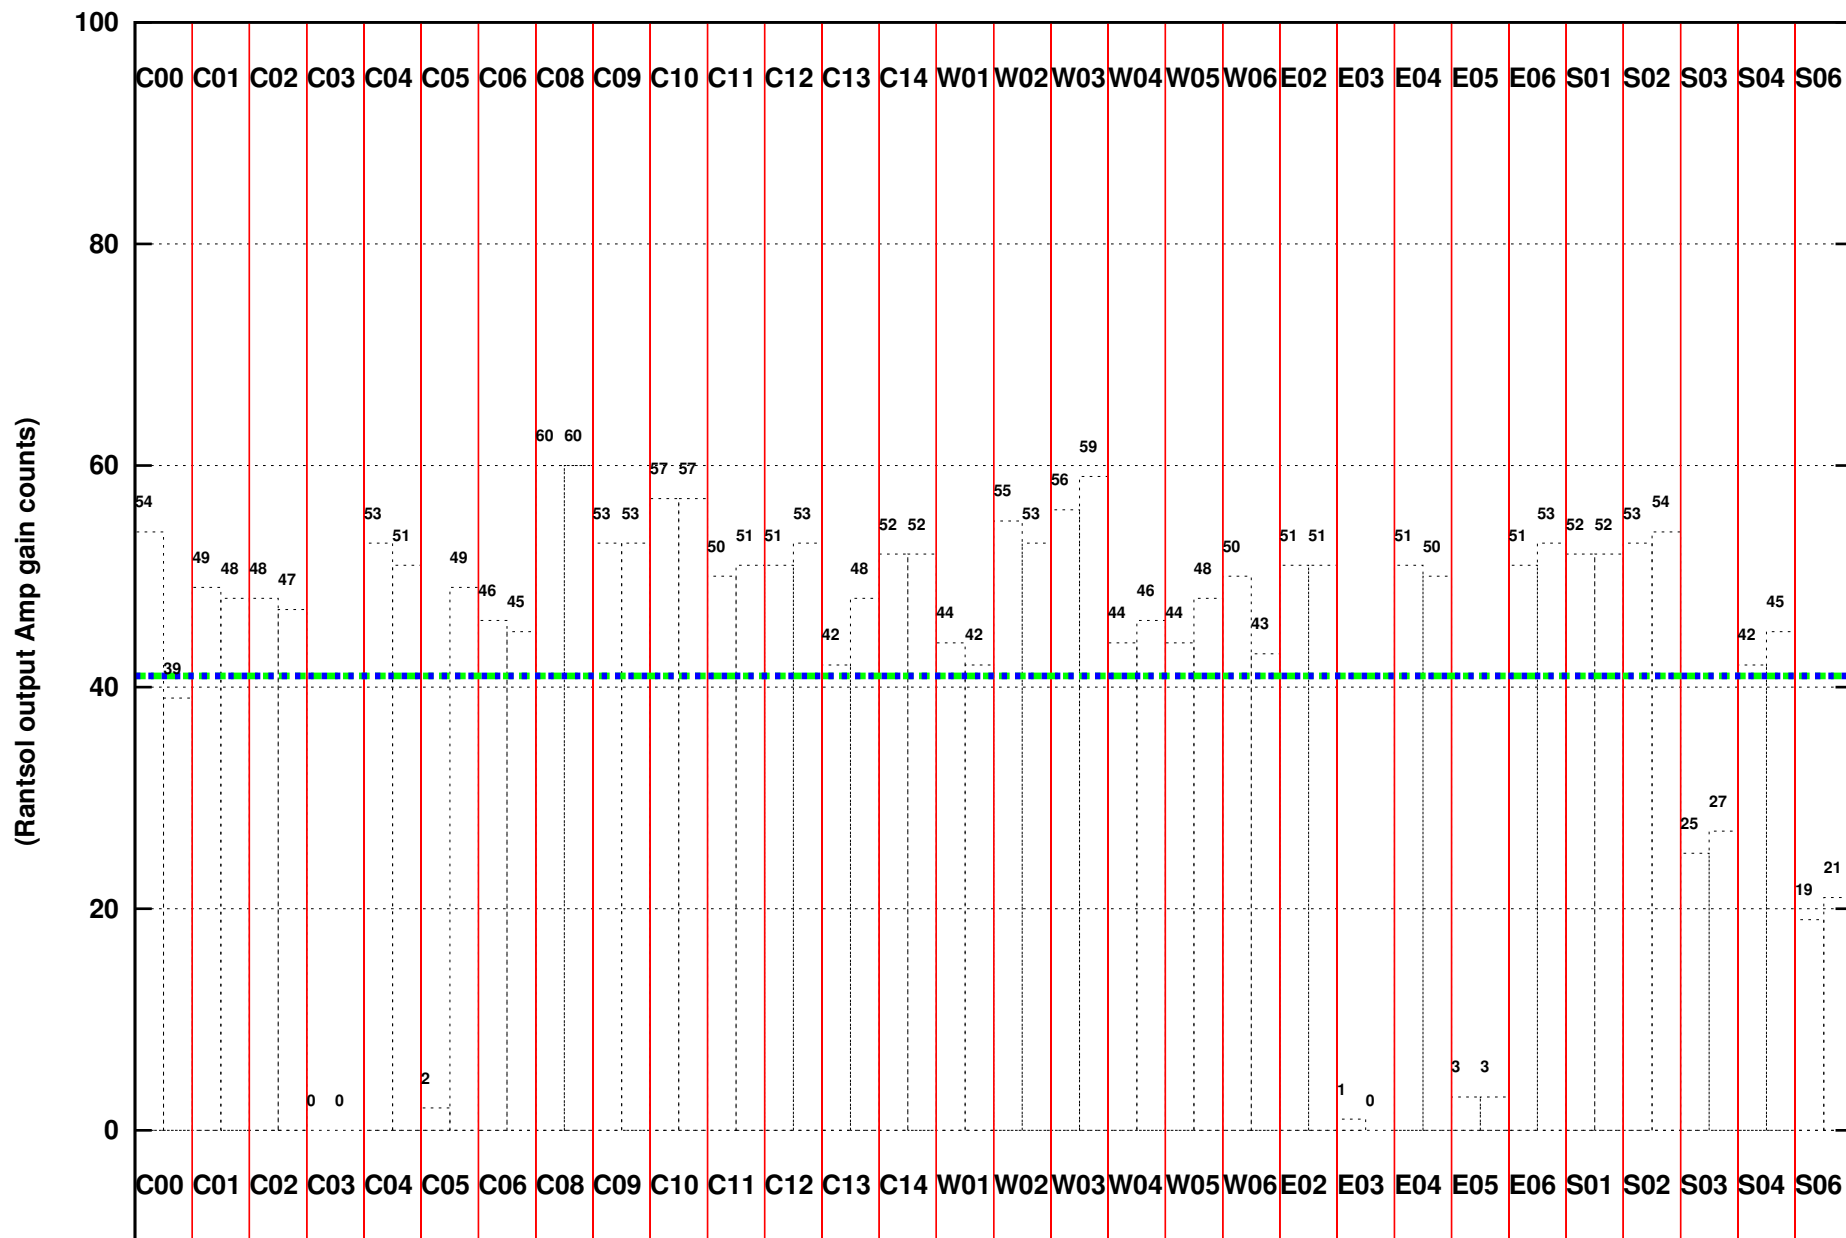

FRINGE STATUS (Rf:500.000,500.000 MHz., LO1:500.000,500.000 MHz., LO4/5:0.000,0.000 MHz.)

( File:/gwbifrddata2/10oct/40\_088\_10oct2021\_2.6sec\_gwb.lta, scan:0, chan:2048, Src:3C48, Date:10Oct2021 21:40:45)