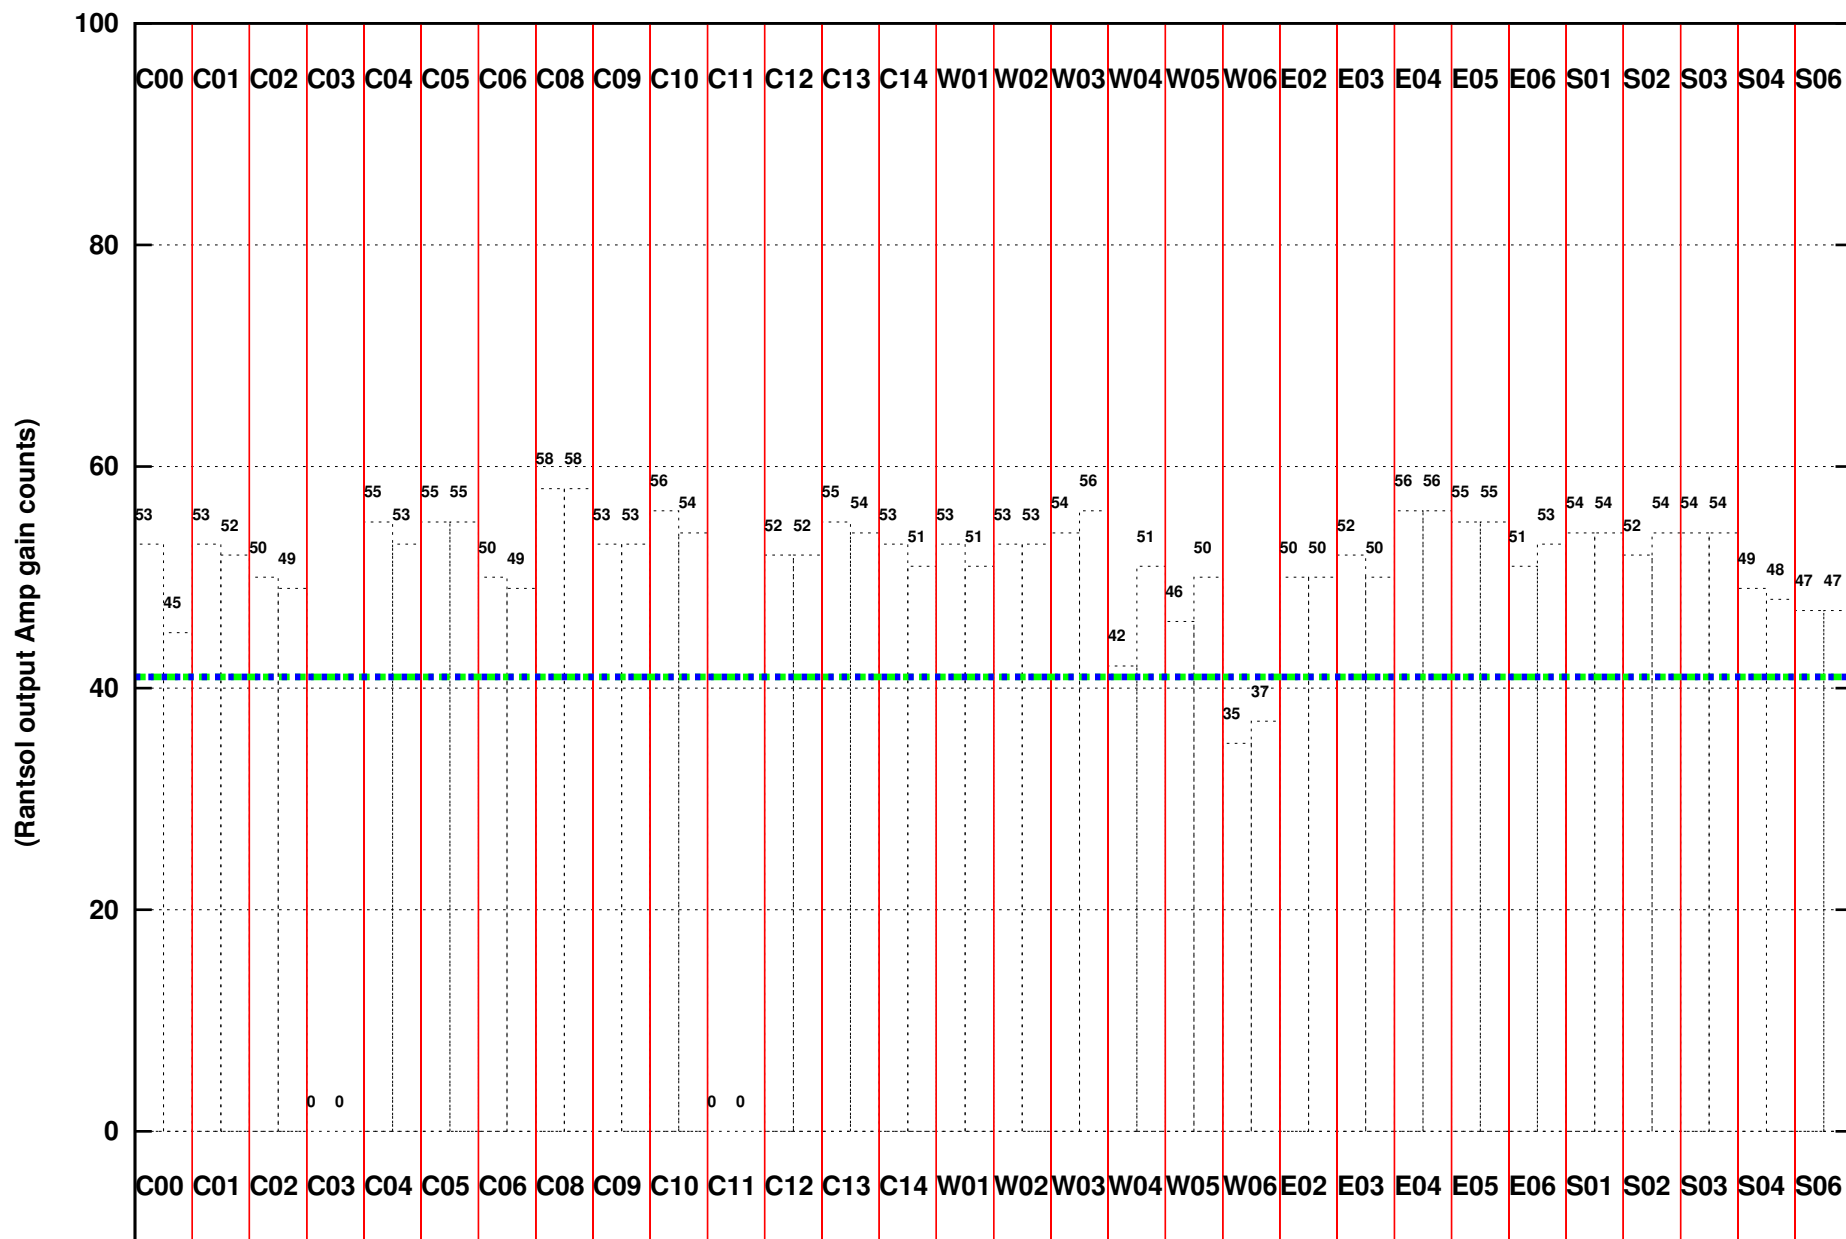

FRINGE STATUS (Rf:500.000,500.000 MHz., LO1:500.000,500.000 MHz., LO4/5:0.000,0.000 MHz.)

( File:/gwbifrdta/01nov/41\_050\_01nov21\_gwb.lta, scan:0, chan:512, Src:3C147, Date:01Nov2021 07:01:03)