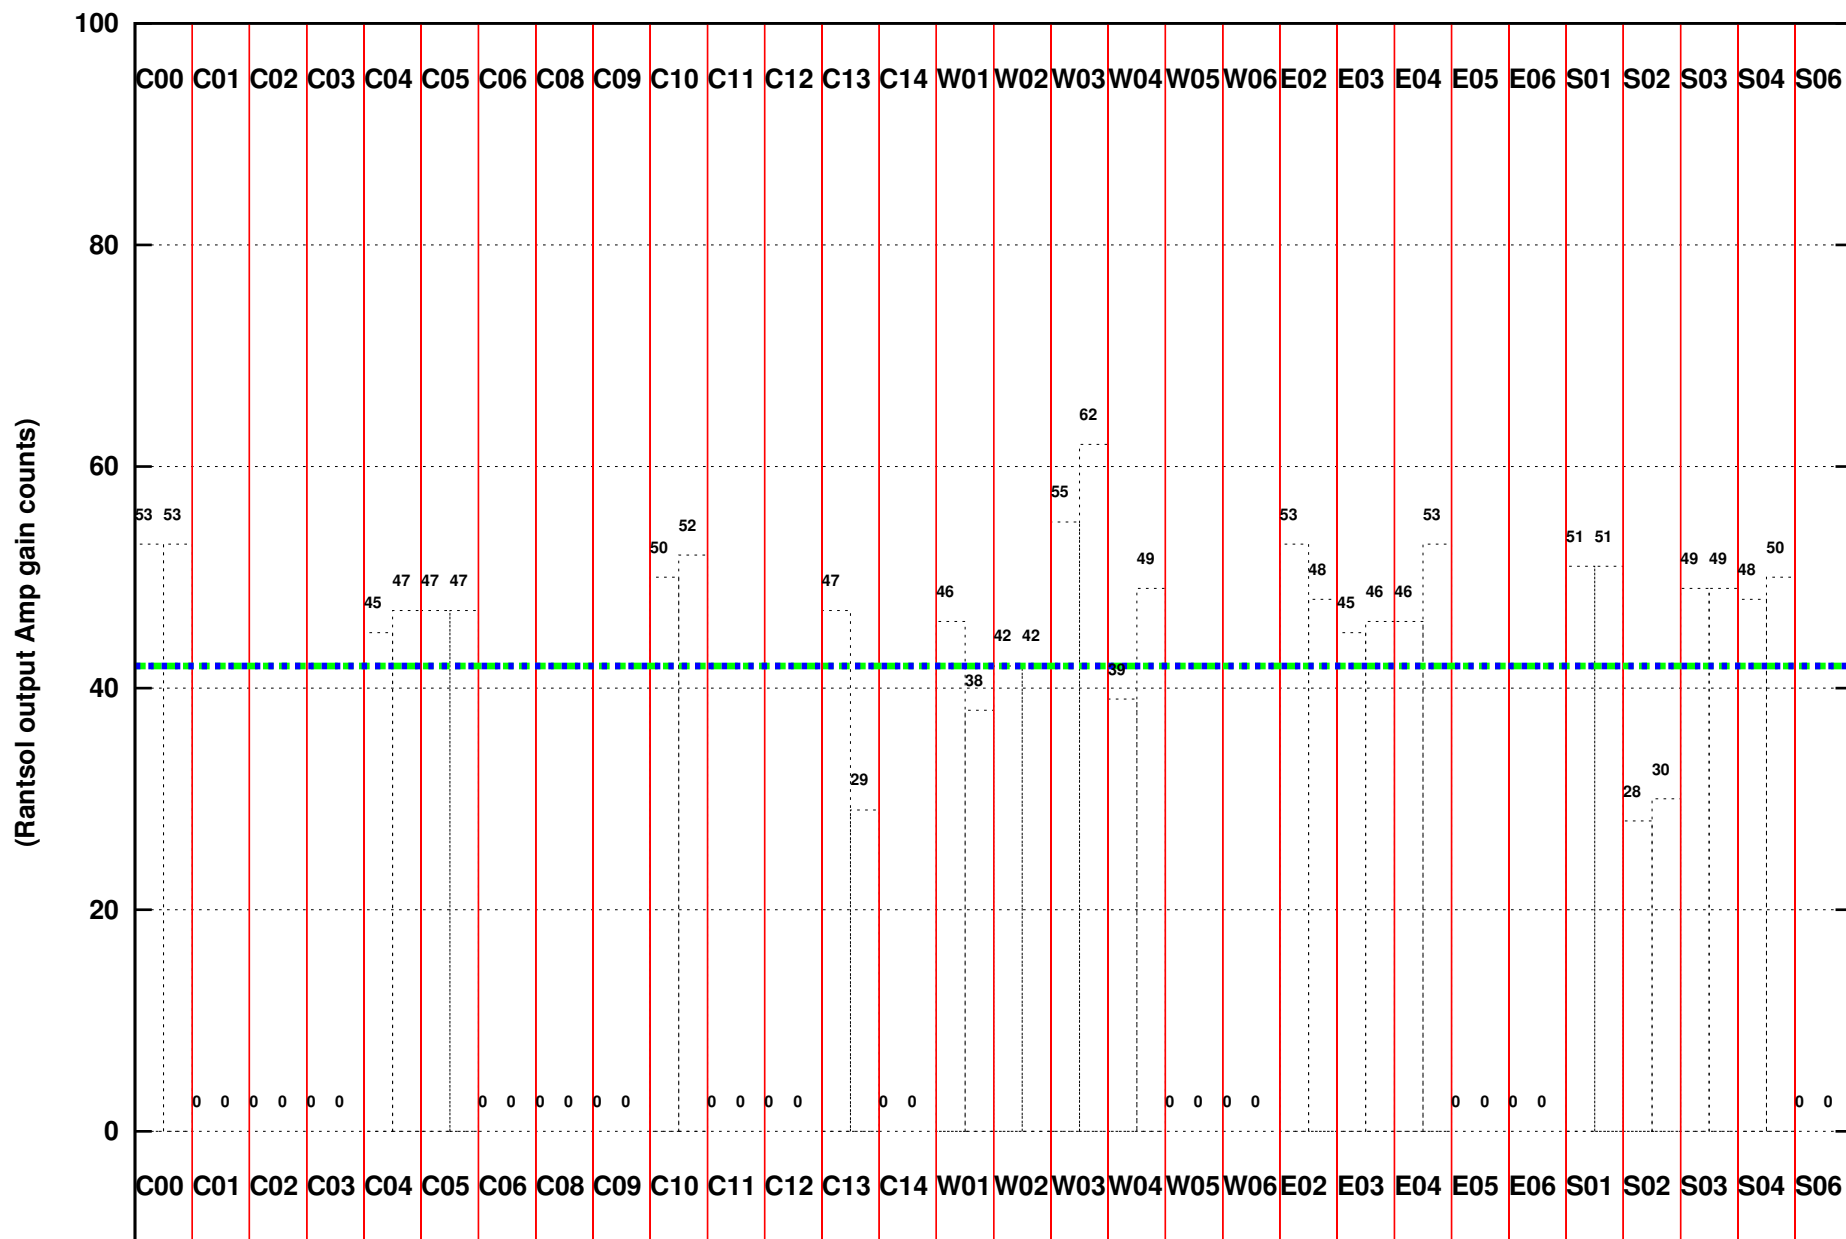

FRINGE STATUS (Rf:1460.000,1460.000 MHz., LO1:1460.000,1460.000 MHz., LO4/5:0.000,0.000 MHz.)

(File:/gwbifrddata/02nov/41_023a_02nov21_band5_gwb.lta, scan:0, chan:512, Src:3C286, Date:02Nov2021 09:46:39)