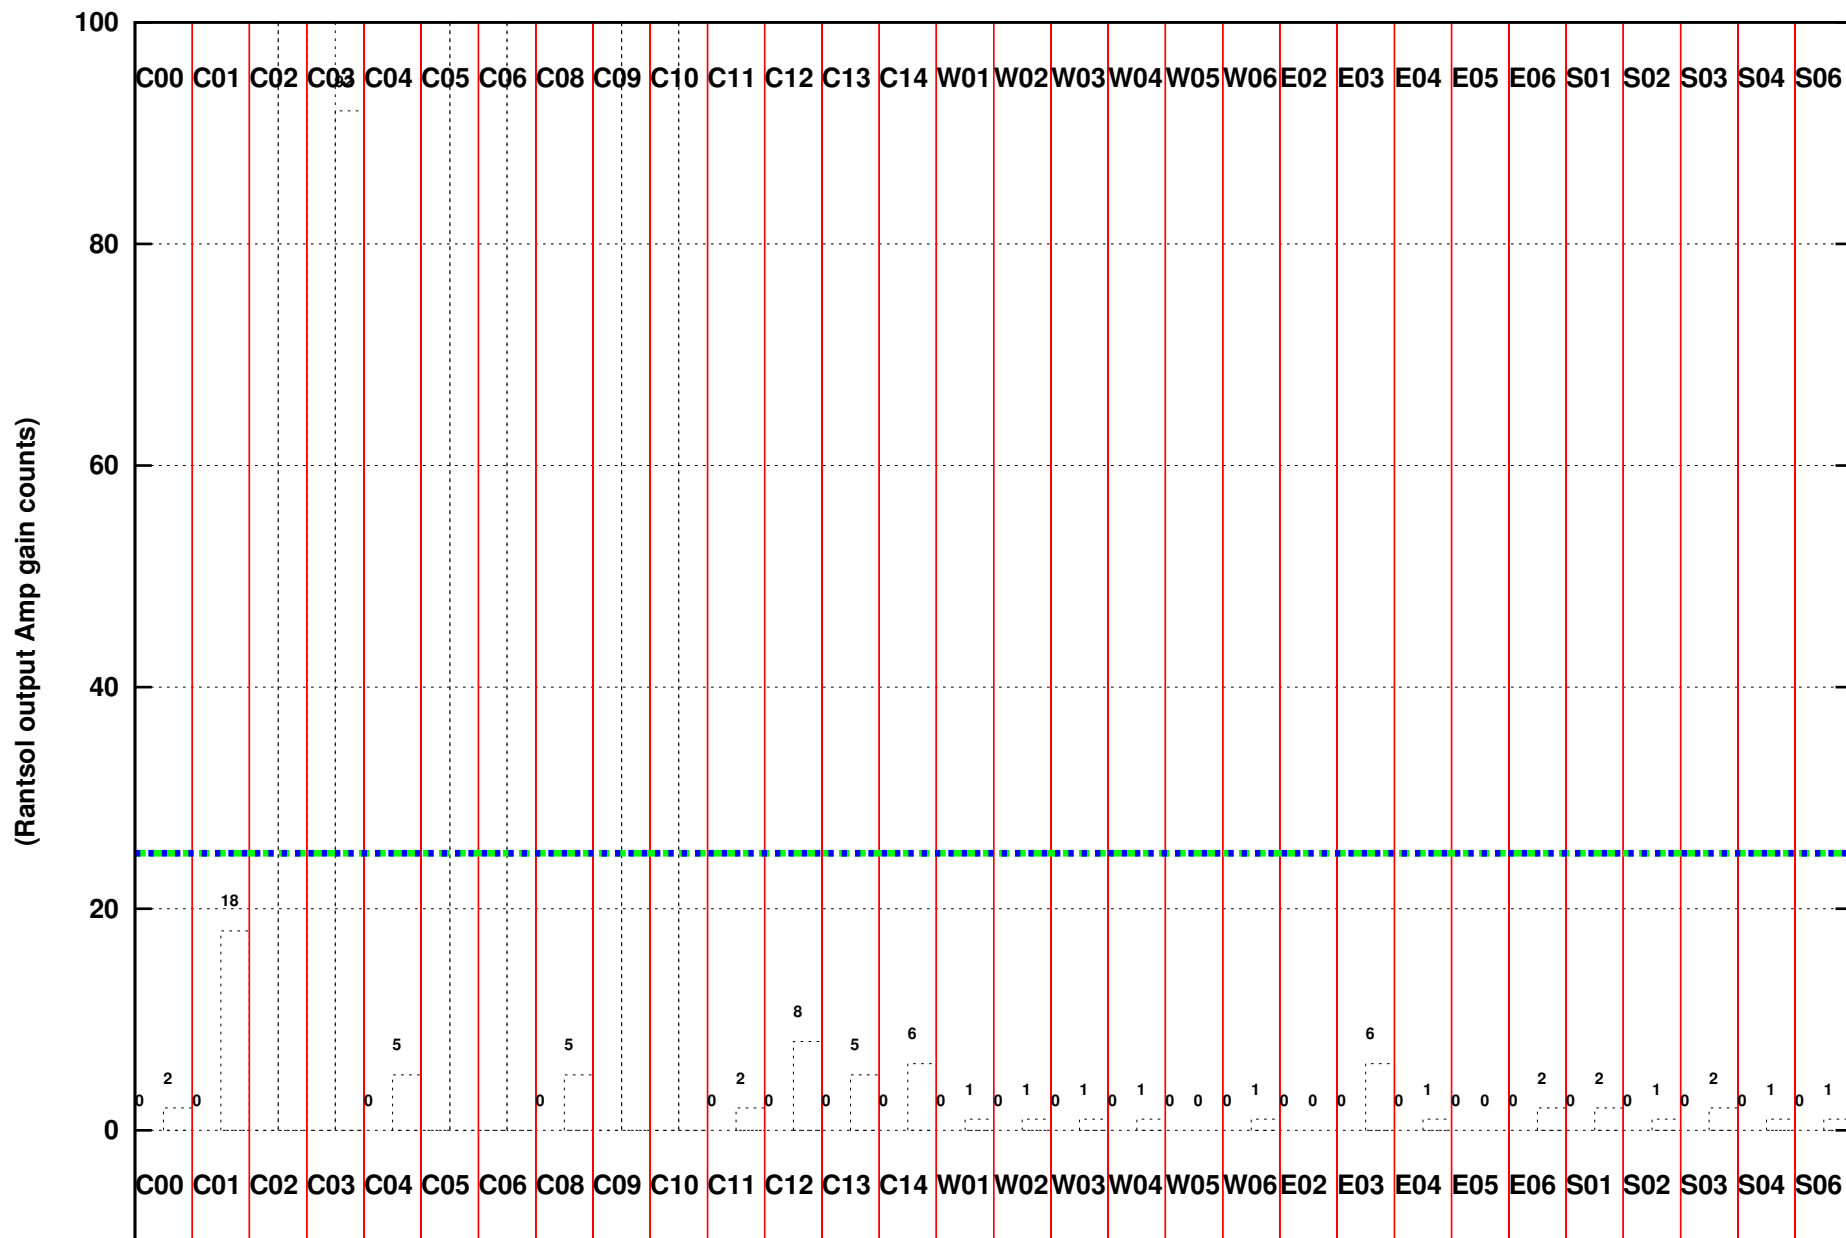

FRINGE STATUS (Rf:300.000,300.000 MHz., LO1:300.000,300.000 MHz., LO4/5:0.000,0.000 MHz.)

(File:/gwbifrddata/07nov/41_068_07nov21_gwb.lta, scan:0, chan:1024, Src:3C286, Date:07Nov2021 14:16:18)