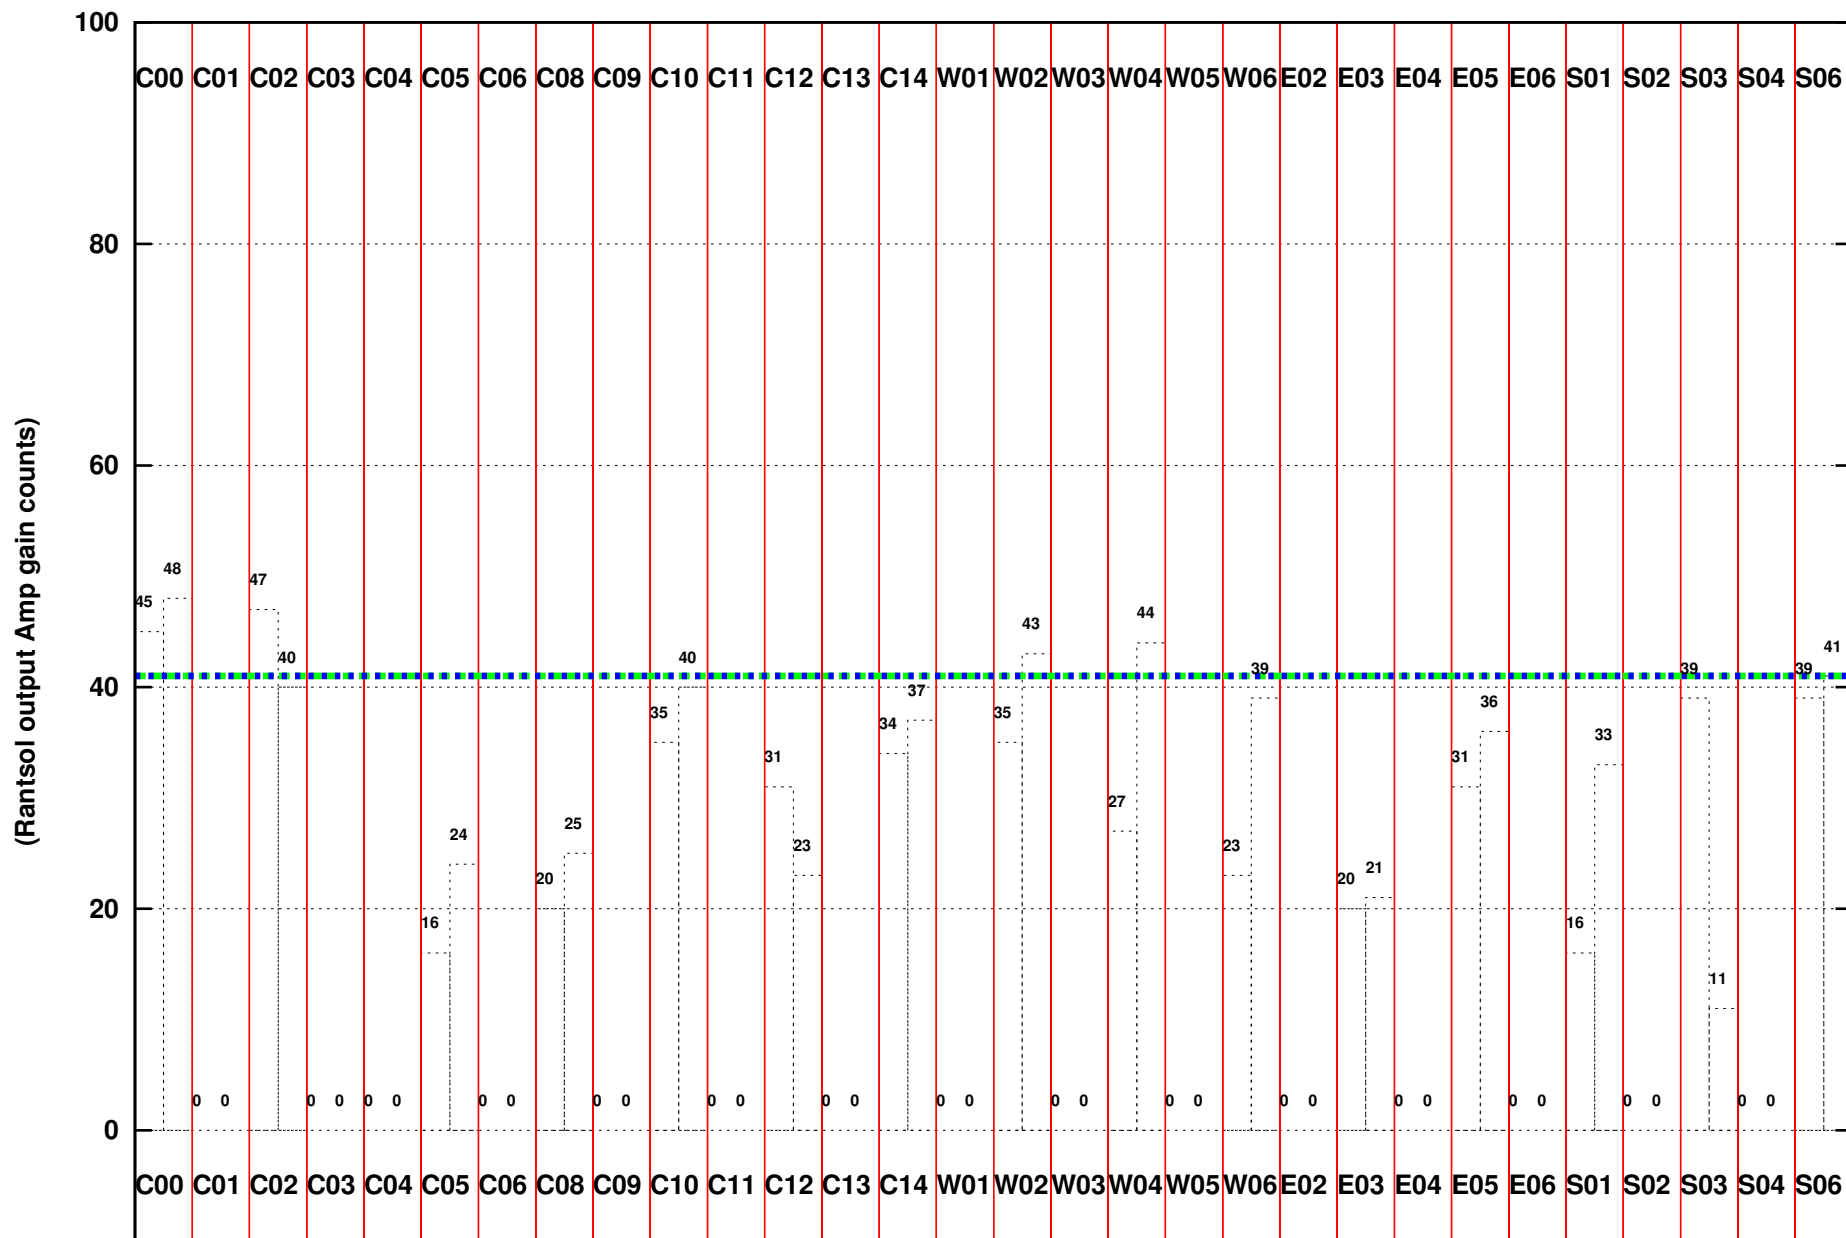

FRINGE STATUS (Rf:550.000,550.000 MHz., LO1:550.000,550.000 MHz., LO4/5:0.000,0.000 MHz.)

(File:/gwbifrddata/07nov/41_012B_07nov21_b4_gwb.lta, scan:0, chan:1024, Src:3C48, Date:07Nov2021 00:15:01)