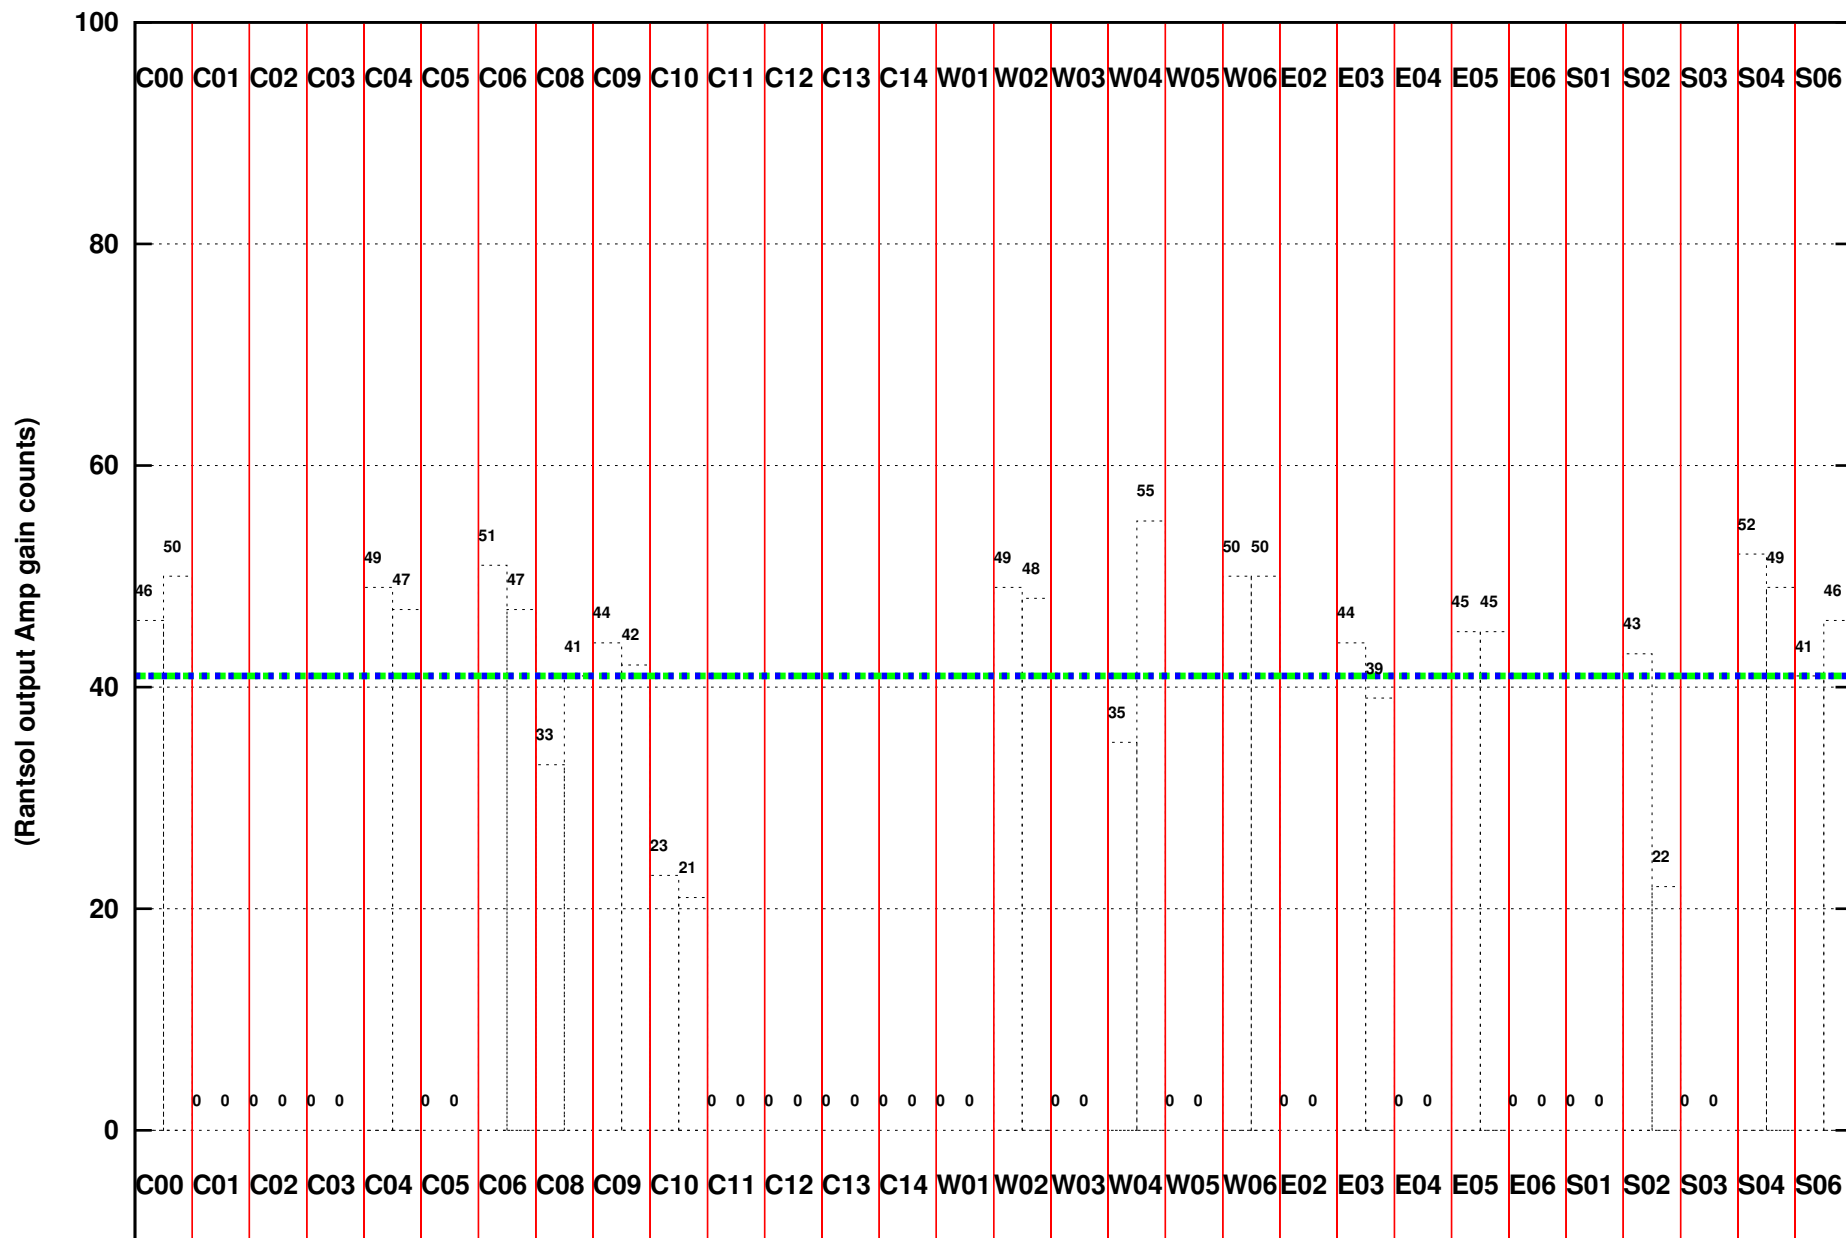

FRINGE STATUS (Rf:550.000,550.000 MHz., LO1:550.000,550.000 MHz., LO4/5:0.000,0.000 MHz.)

( File:/gwbifrdta2/12nov/41\_010B\_12nov2021\_gwb.lta, scan:0, chan:1024, Src:3C286, Date:12Nov2021 06:00:58)