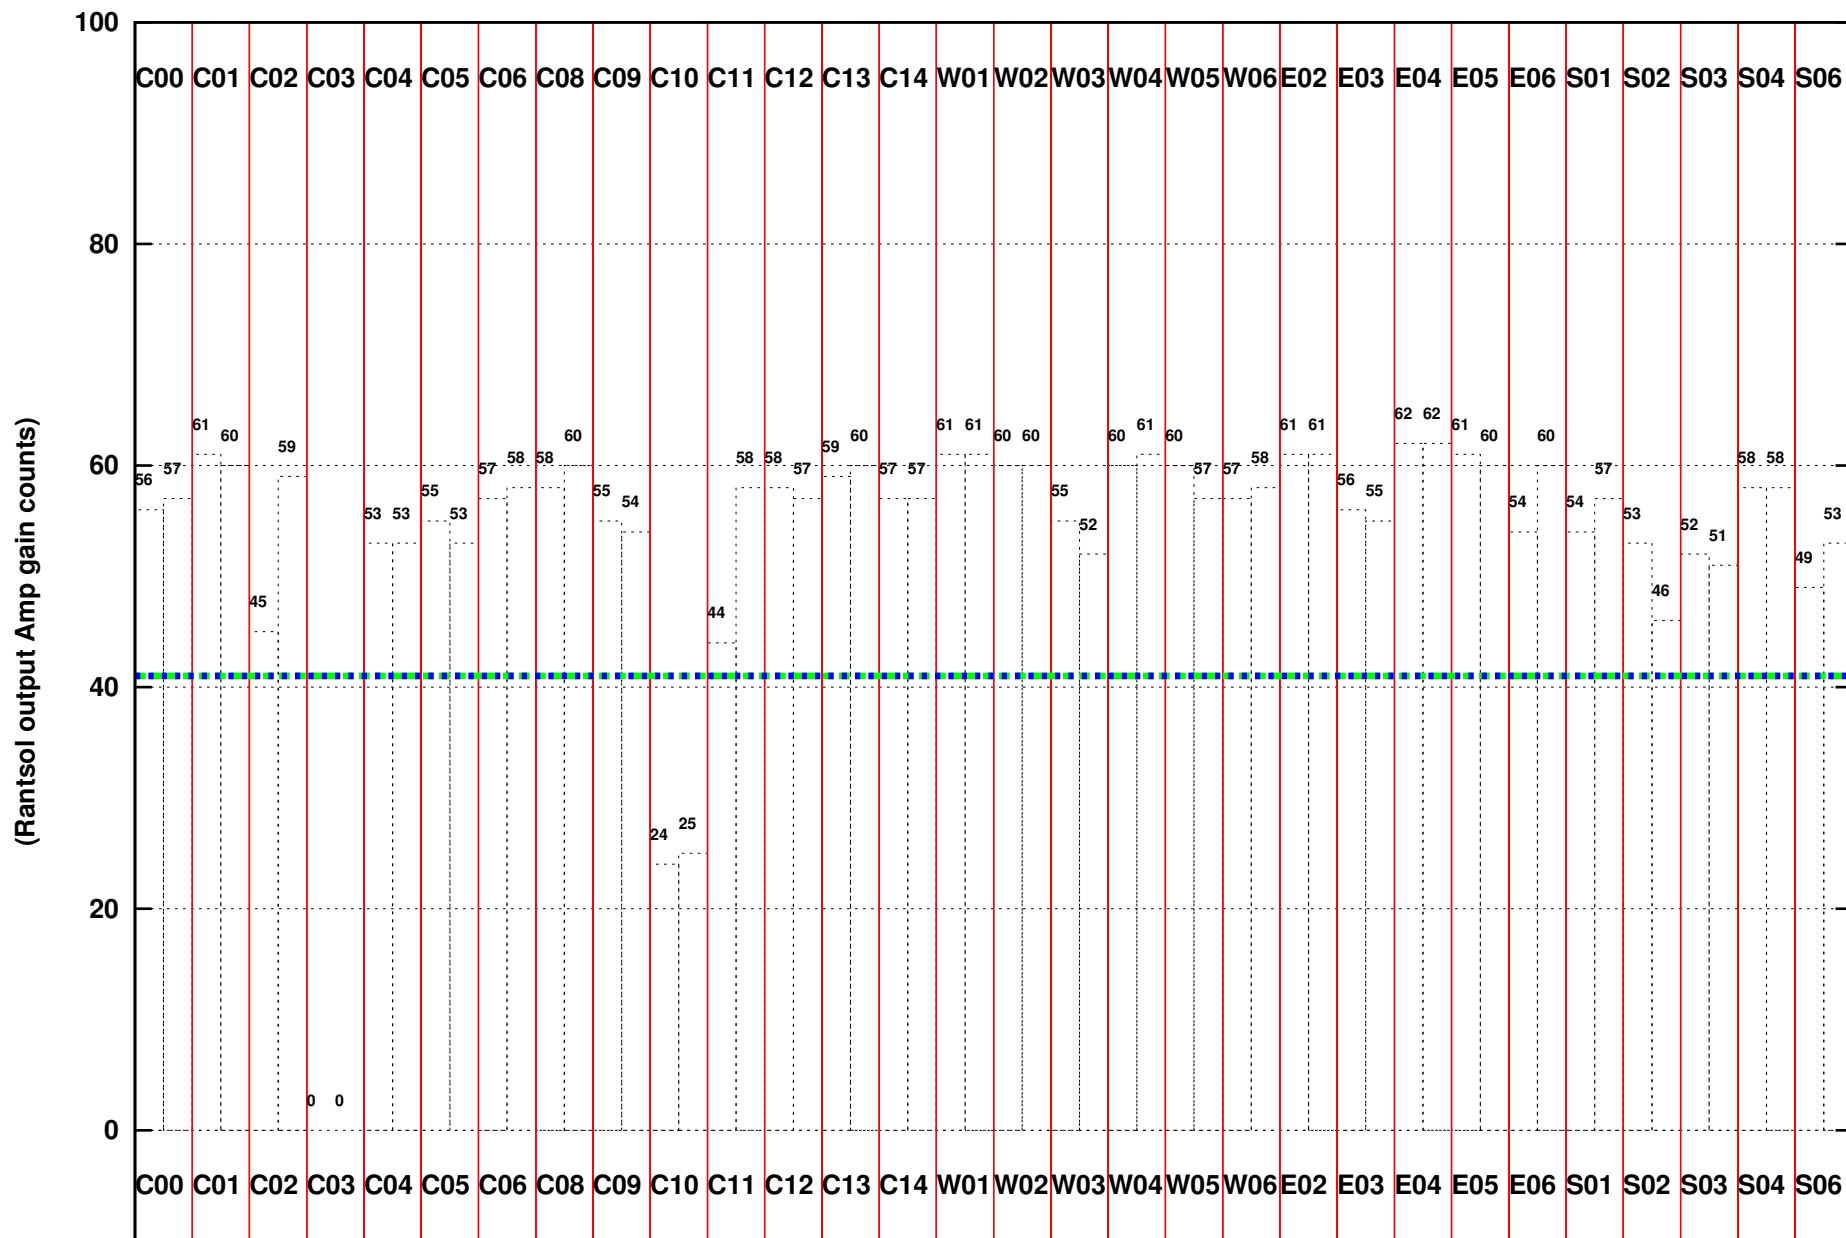

FRINGE STATUS (Rf:550.000,550.000 MHz., LO1:550.000,550.000 MHz., LO4/5:0.000,0.000 MHz.)

( File:/gwbifrddata1/14nov/41\_036\_band4\_14nov2021\_gwb.lta, scan:0, chan:1024, Src:3C286, Date:14Nov2021 05:23:39)