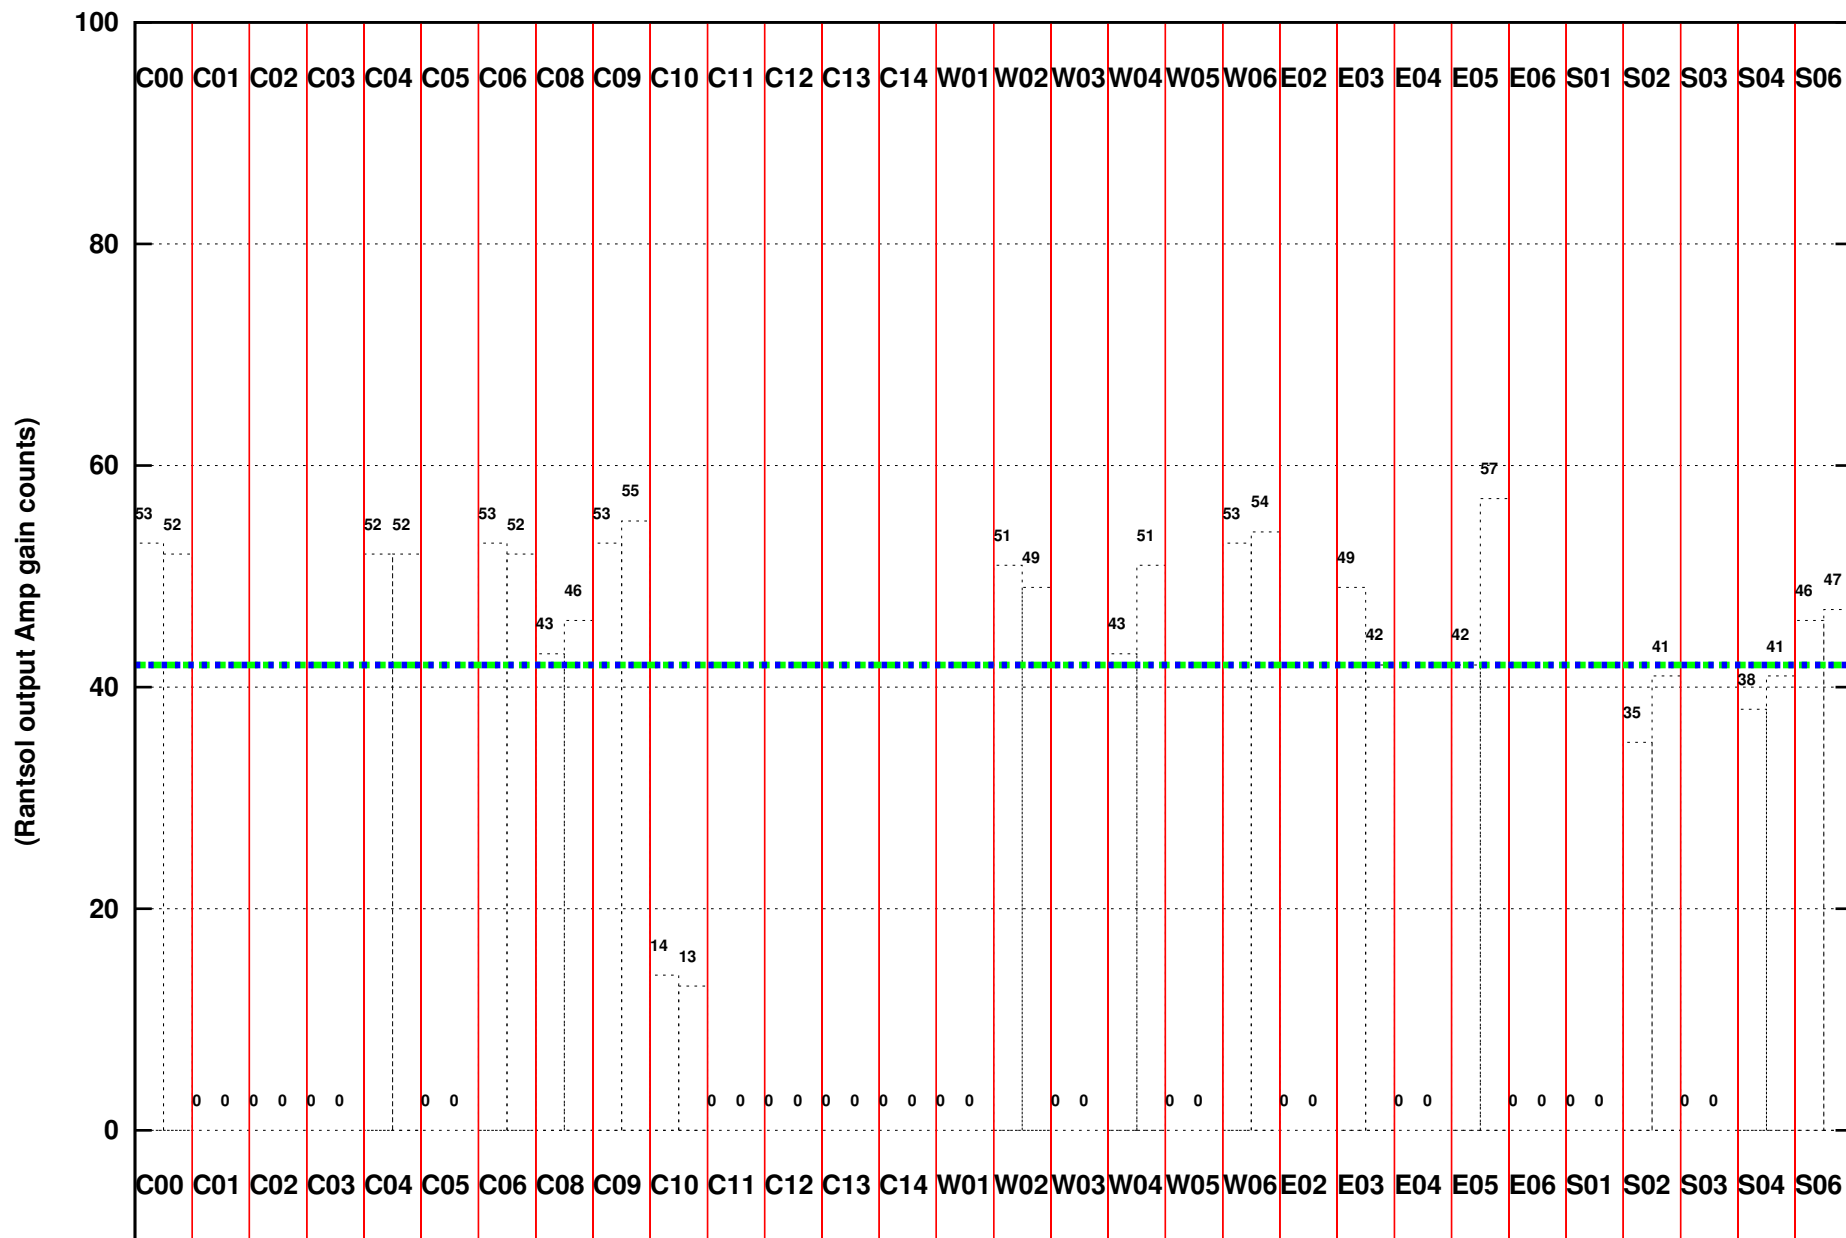

FRINGE STATUS (Rf:1460.000,1460.000 MHz., LO1:1460.000,1460.000 MHz., LO4/5:0.000,0.000 MHz.)

( File:/gwbifrddata/26nov/41\_012a\_26nov2021\_gwb.lta, scan:0, chan:1024, Src:3C147, Date:26Nov2021 00:37:20)