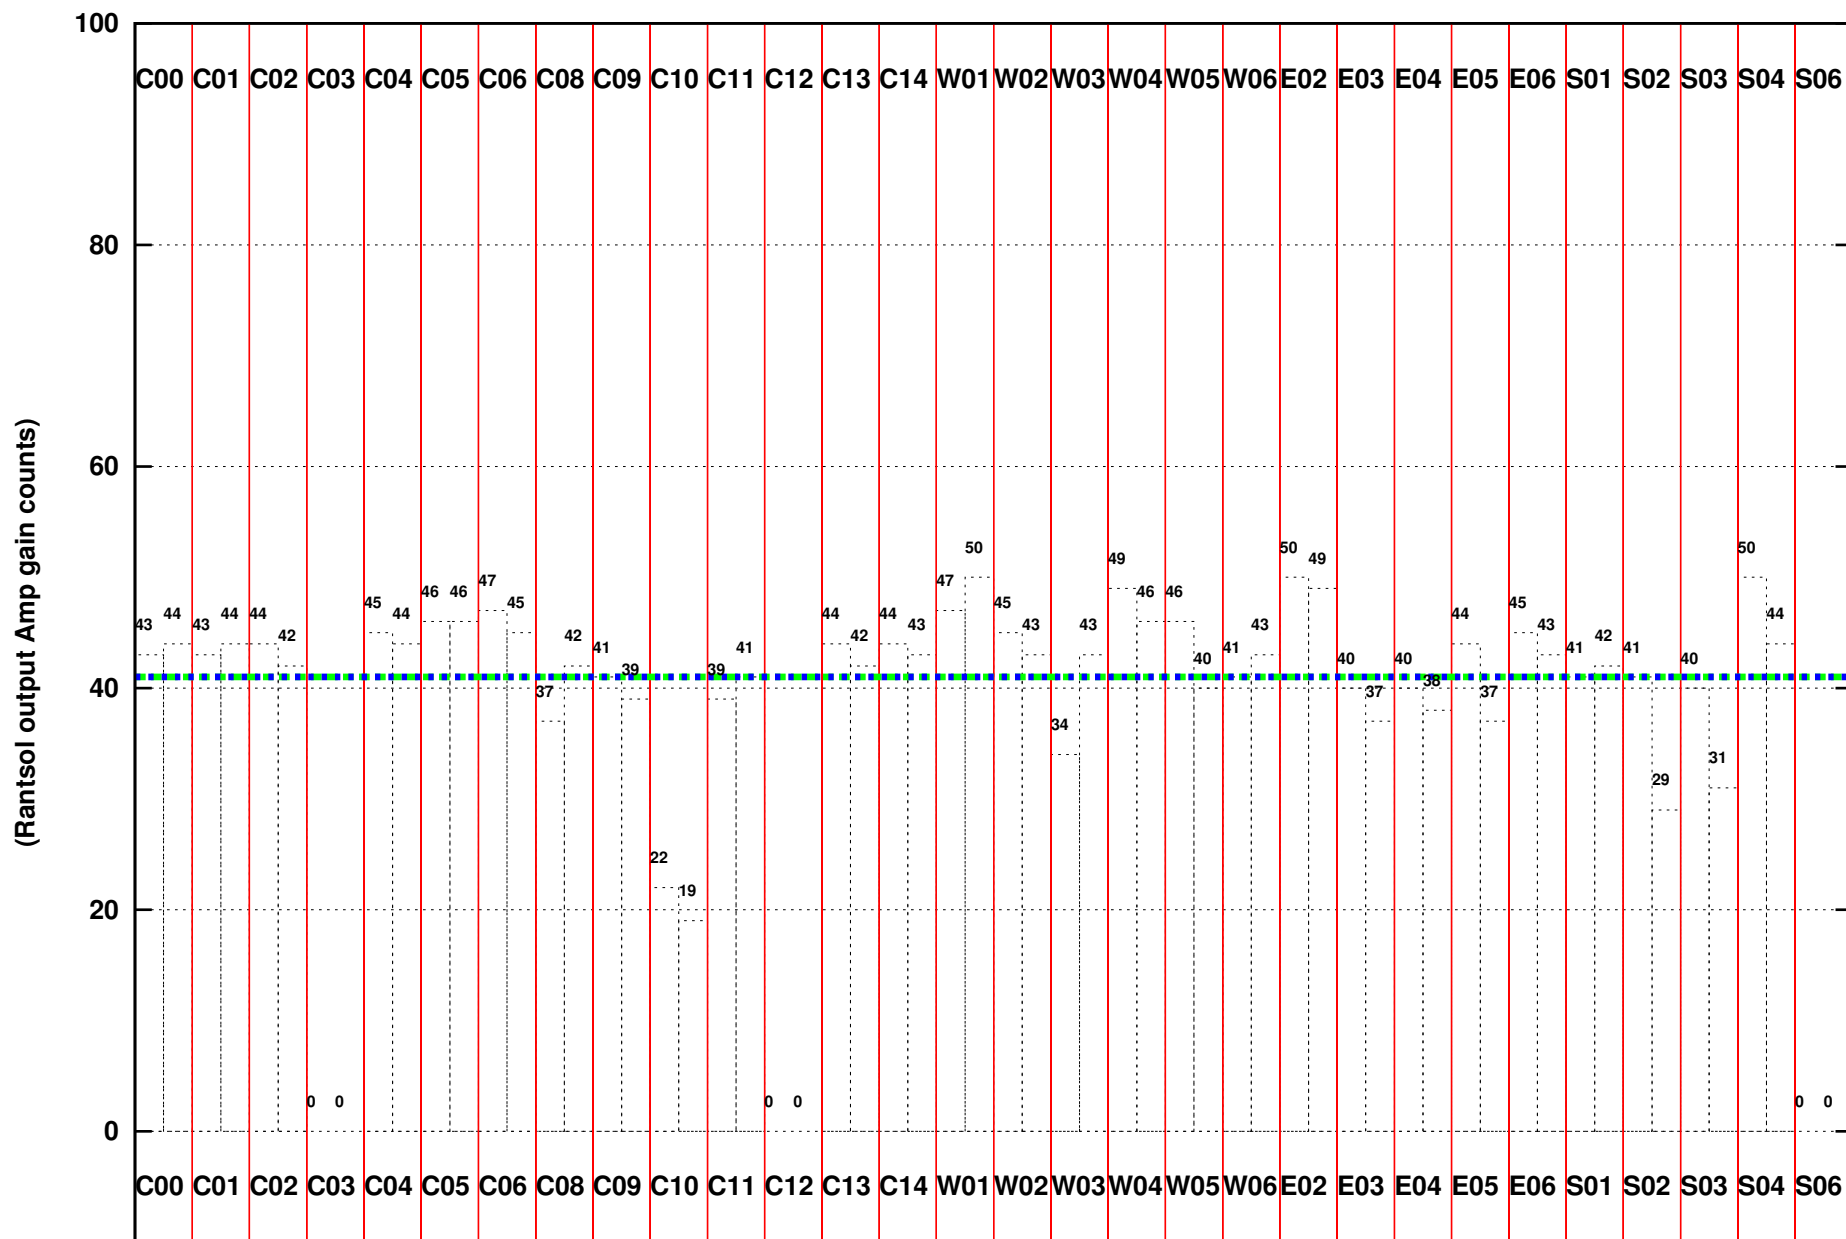

FRINGE STATUS (Rf:550.000,550.000 MHz., LO1:550.000,550.000 MHz., LO4/5:0.000,0.000 MHz.)

(File:/gwbifrddata/27nov/41_040_27nov2021_gwb.lta.1, scan:0, chan:1024, Src:3C147, Date:27Nov2021 02:07:24)