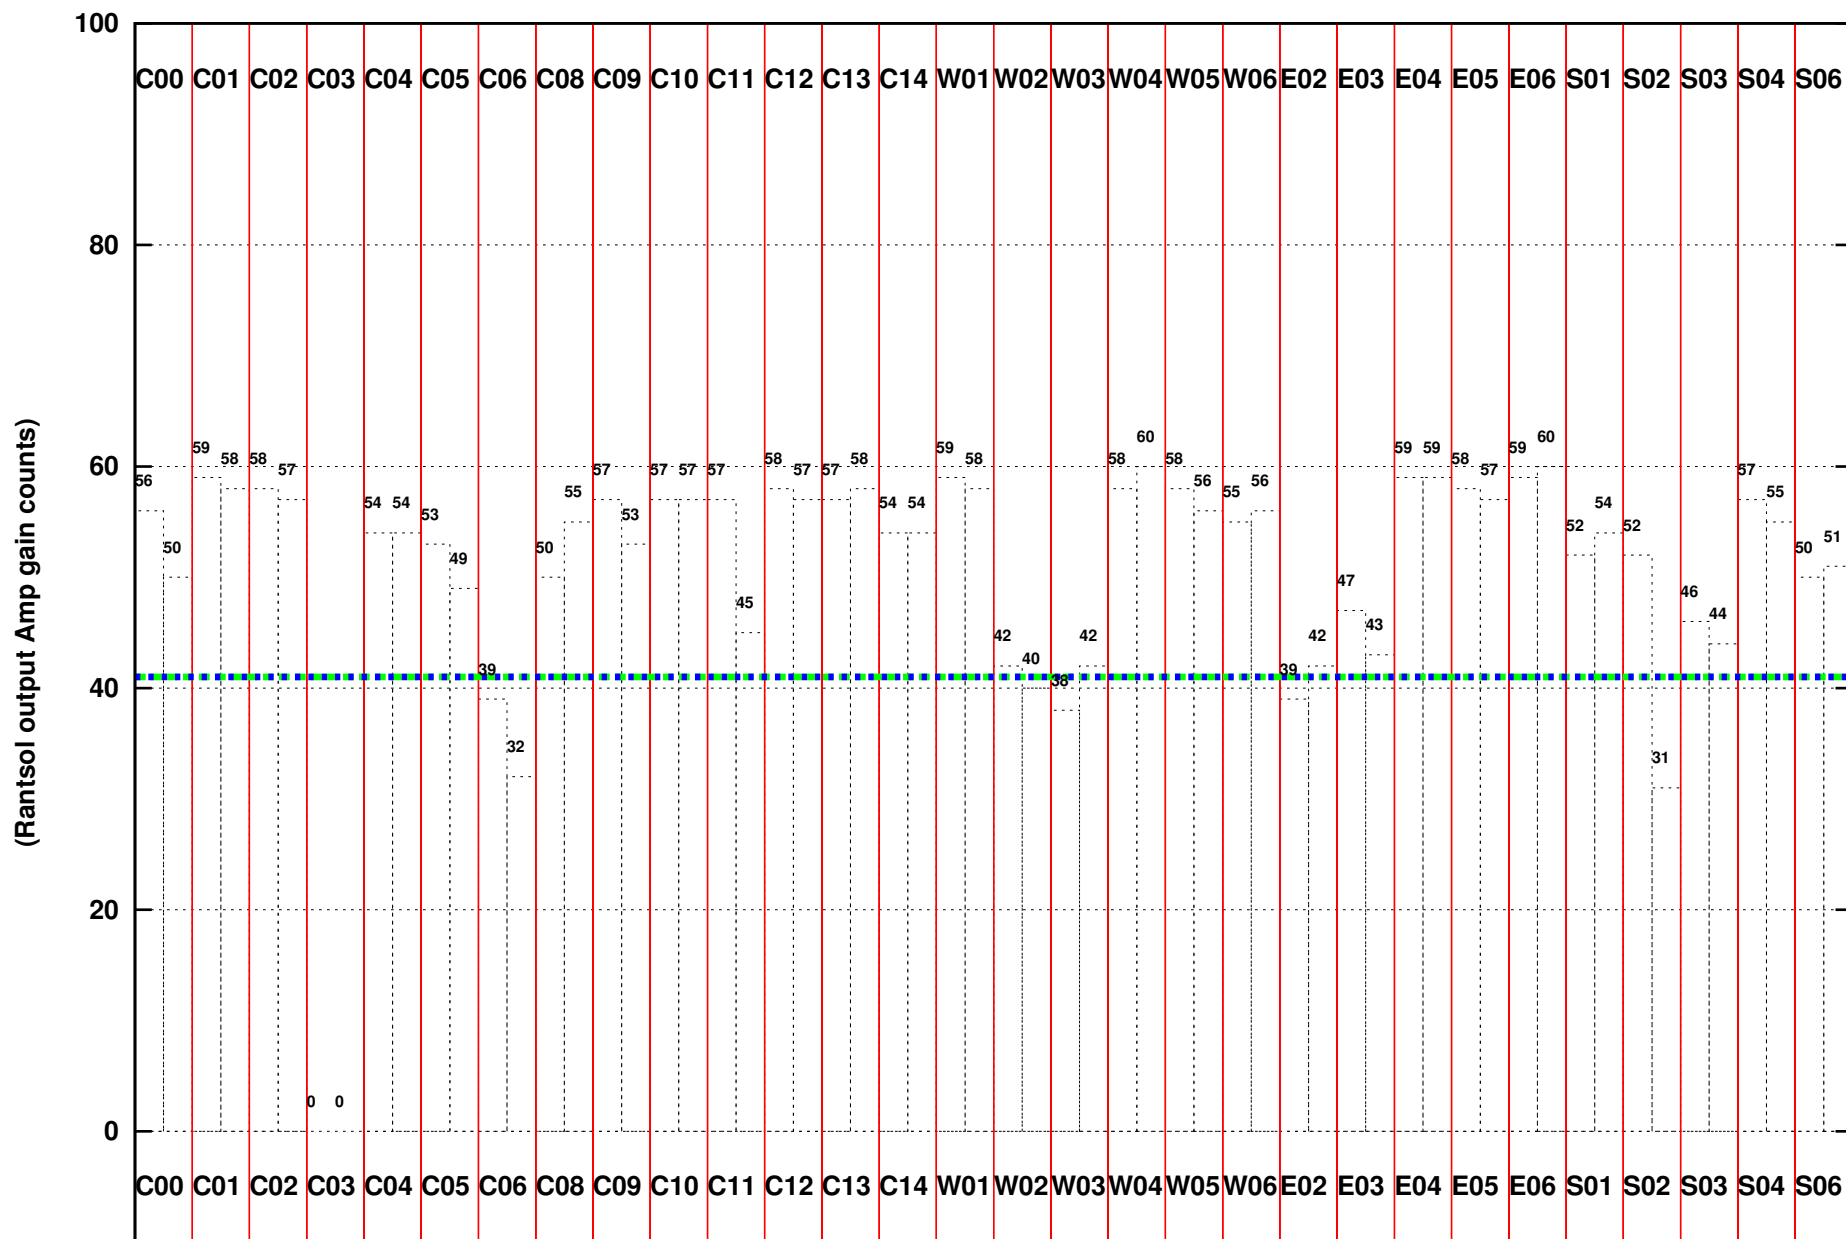

FRINGE STATUS (Rf:550.000,550.000 MHz., LO1:550.000,550.000 MHz., LO4/5:0.000,0.000 MHz.)

(File:/gwbifrddata1/02dec/41_105_02dec2021_gwb.lta, scan:0, chan:1024, Src:3C48, Date:02Dec2021 18:15:38)