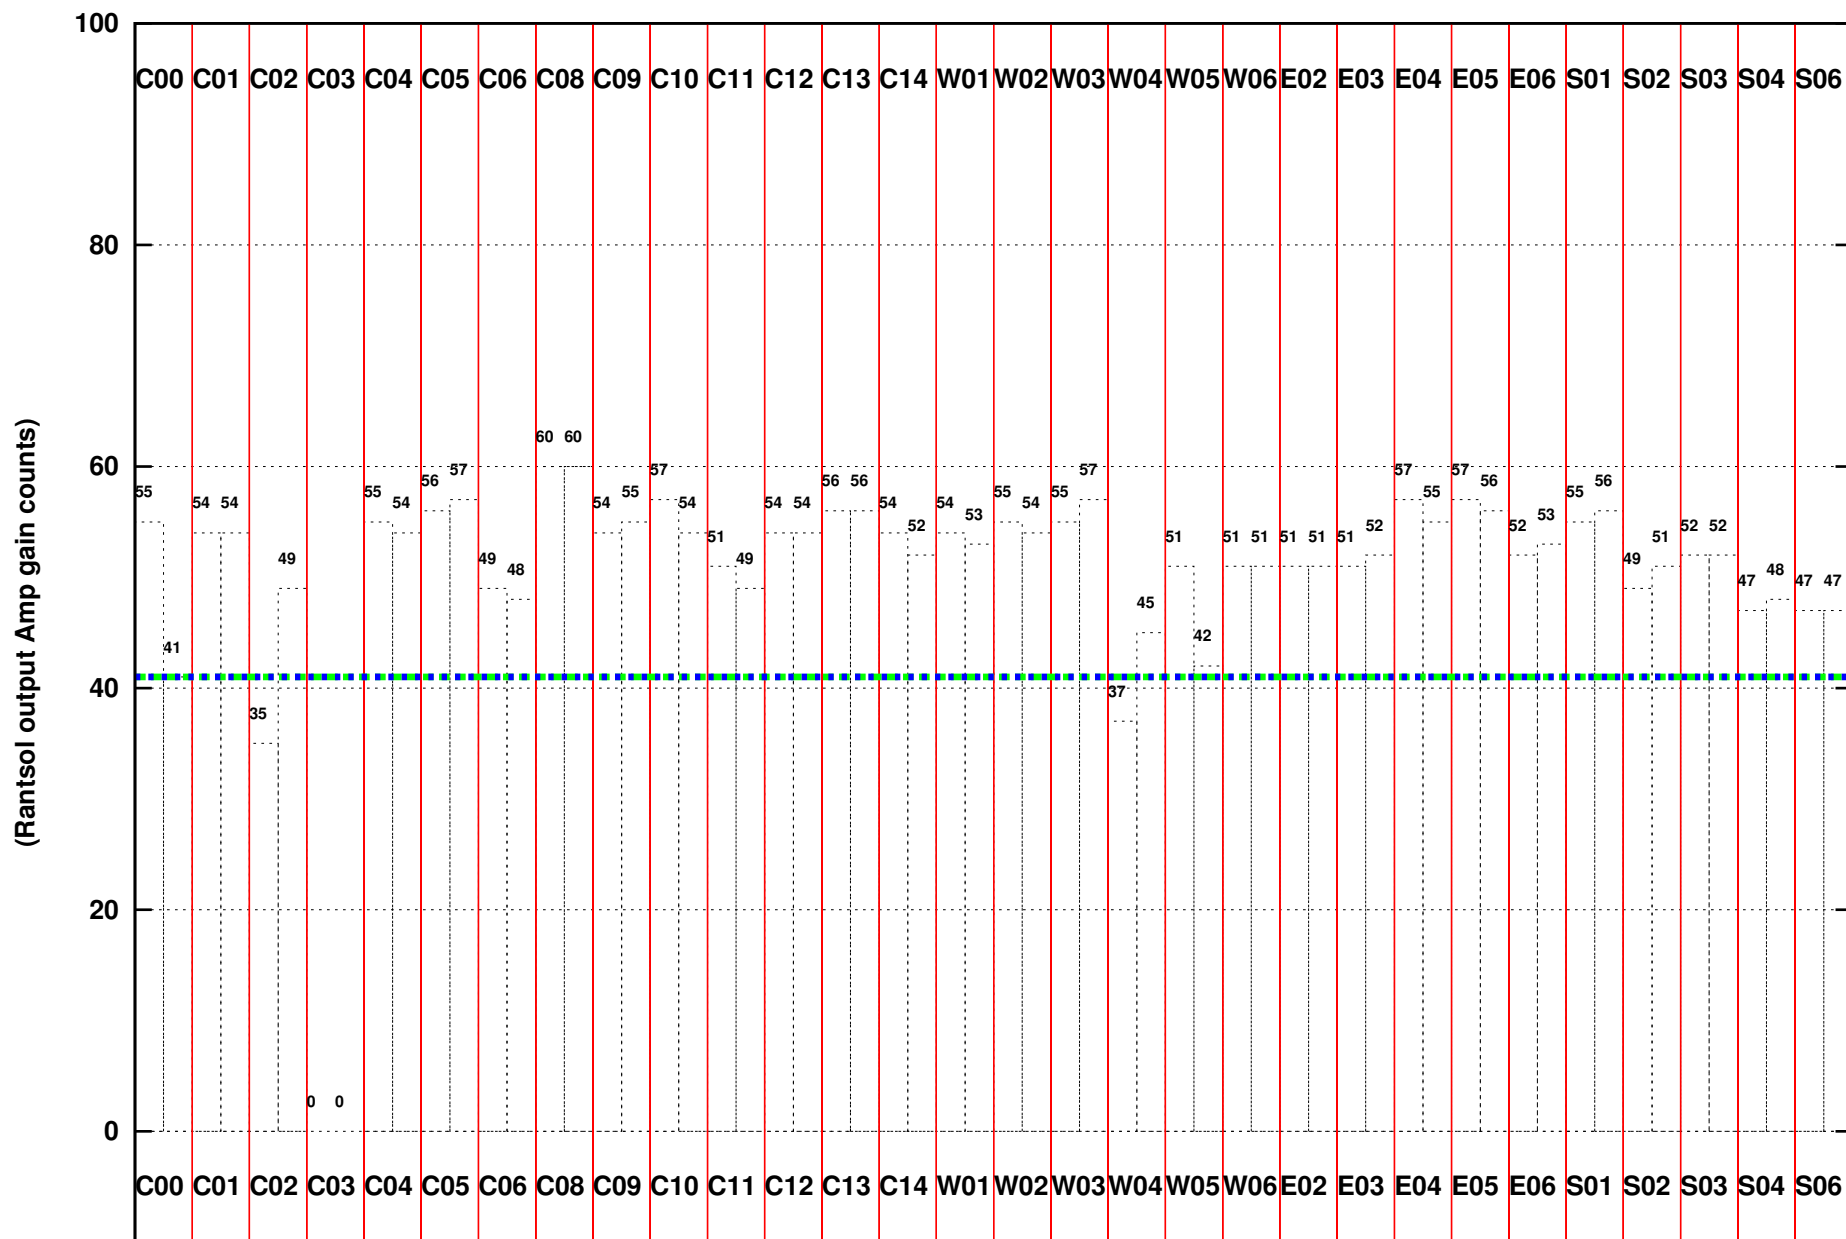

FRINGE STATUS (Rf:500.000,500.000 MHz., LO1:500.000,500.000 MHz., LO4/5:0.000,0.000 MHz.)

(File:/gwbifrdta2/06dec/41_054_06dec2021_gwb.lta.1, scan:0, chan:1024, Src:3C48, Date:06Dec2021 21:32:25)