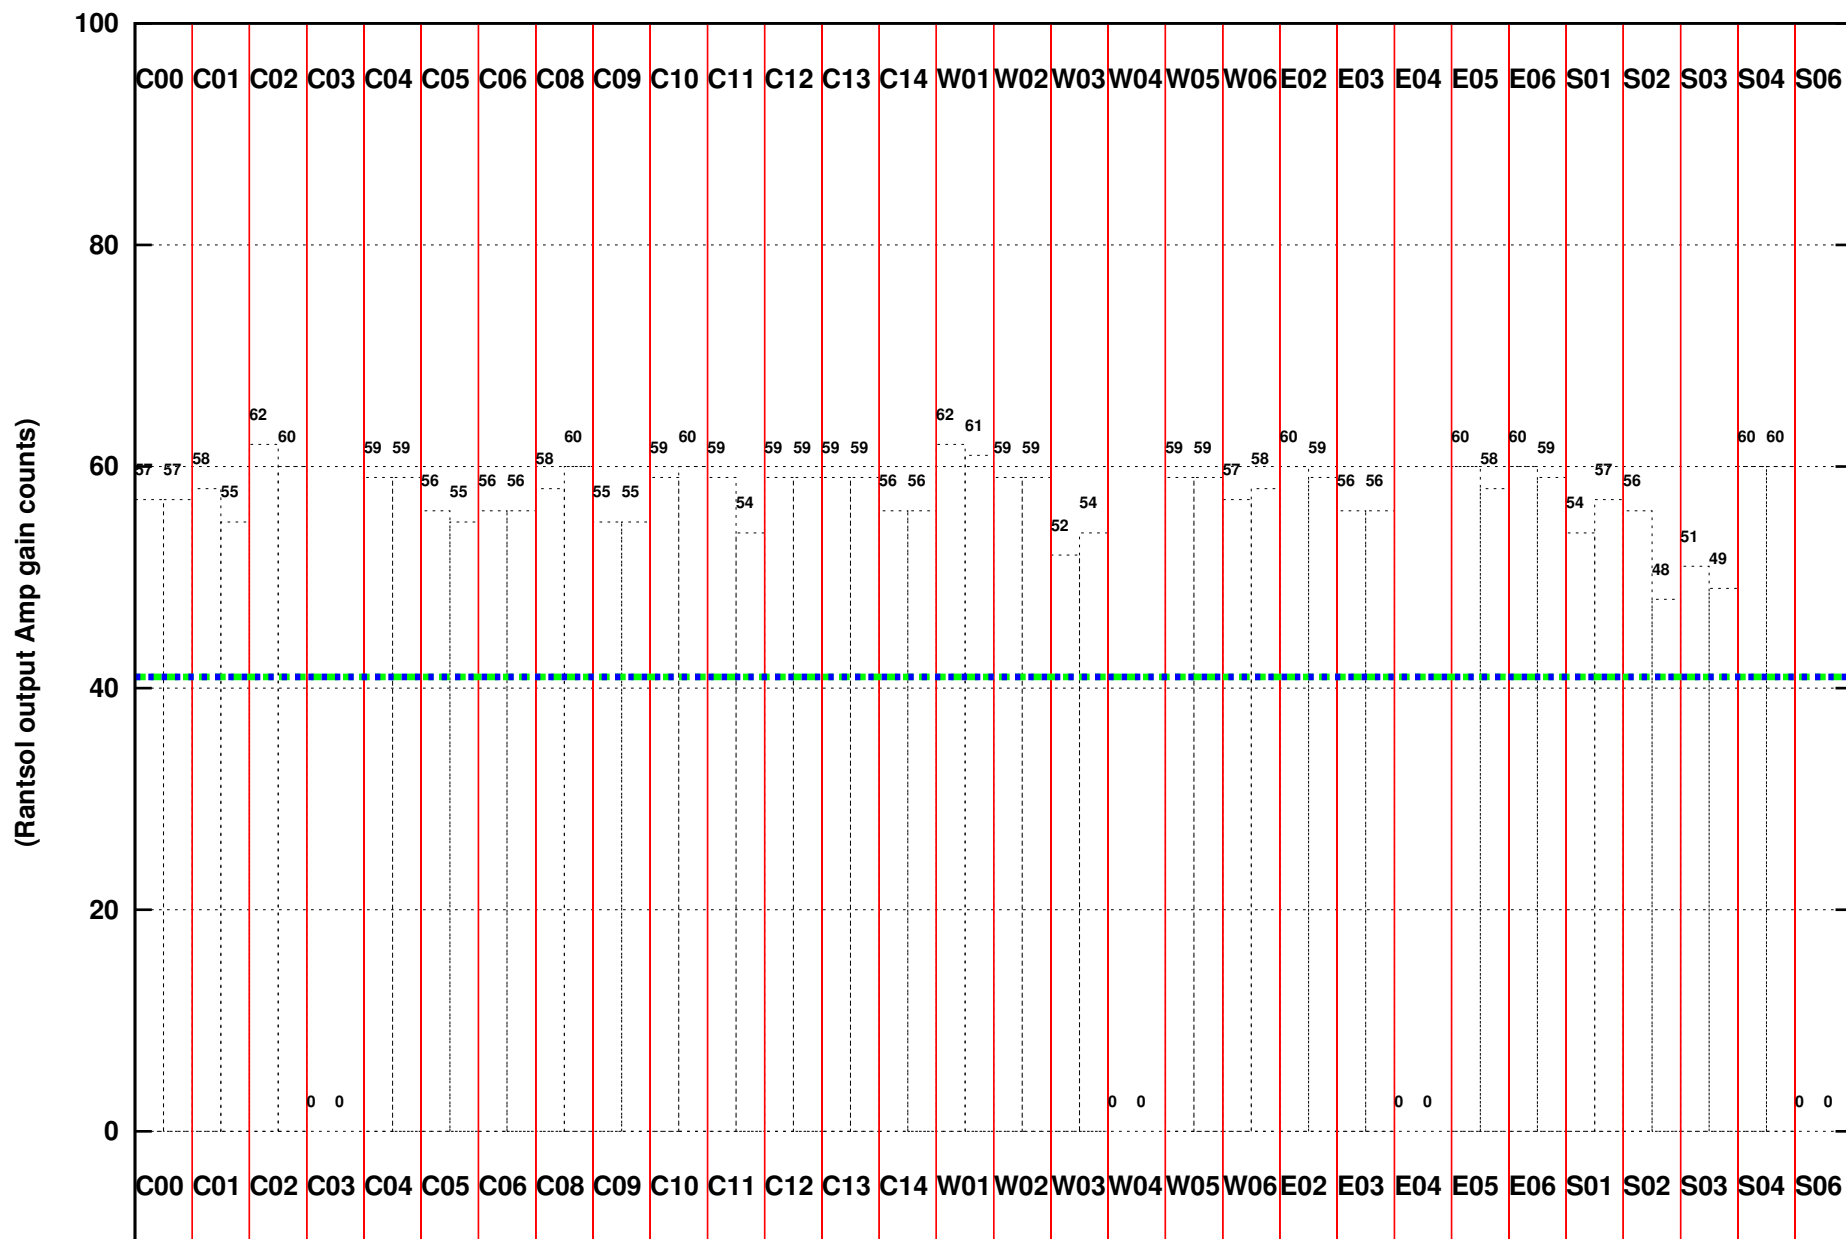

FRINGE STATUS (Rf:550.000,550.000 MHz., LO1:550.000,550.000 MHz., LO4/5:0.000,0.000 MHz.)

(File:/gwbifrddata1/07dec/41_059_07dec2021_gwb.lta, scan:0, chan:4096, Src:3C286, Date:07Dec2021 13:02:51)