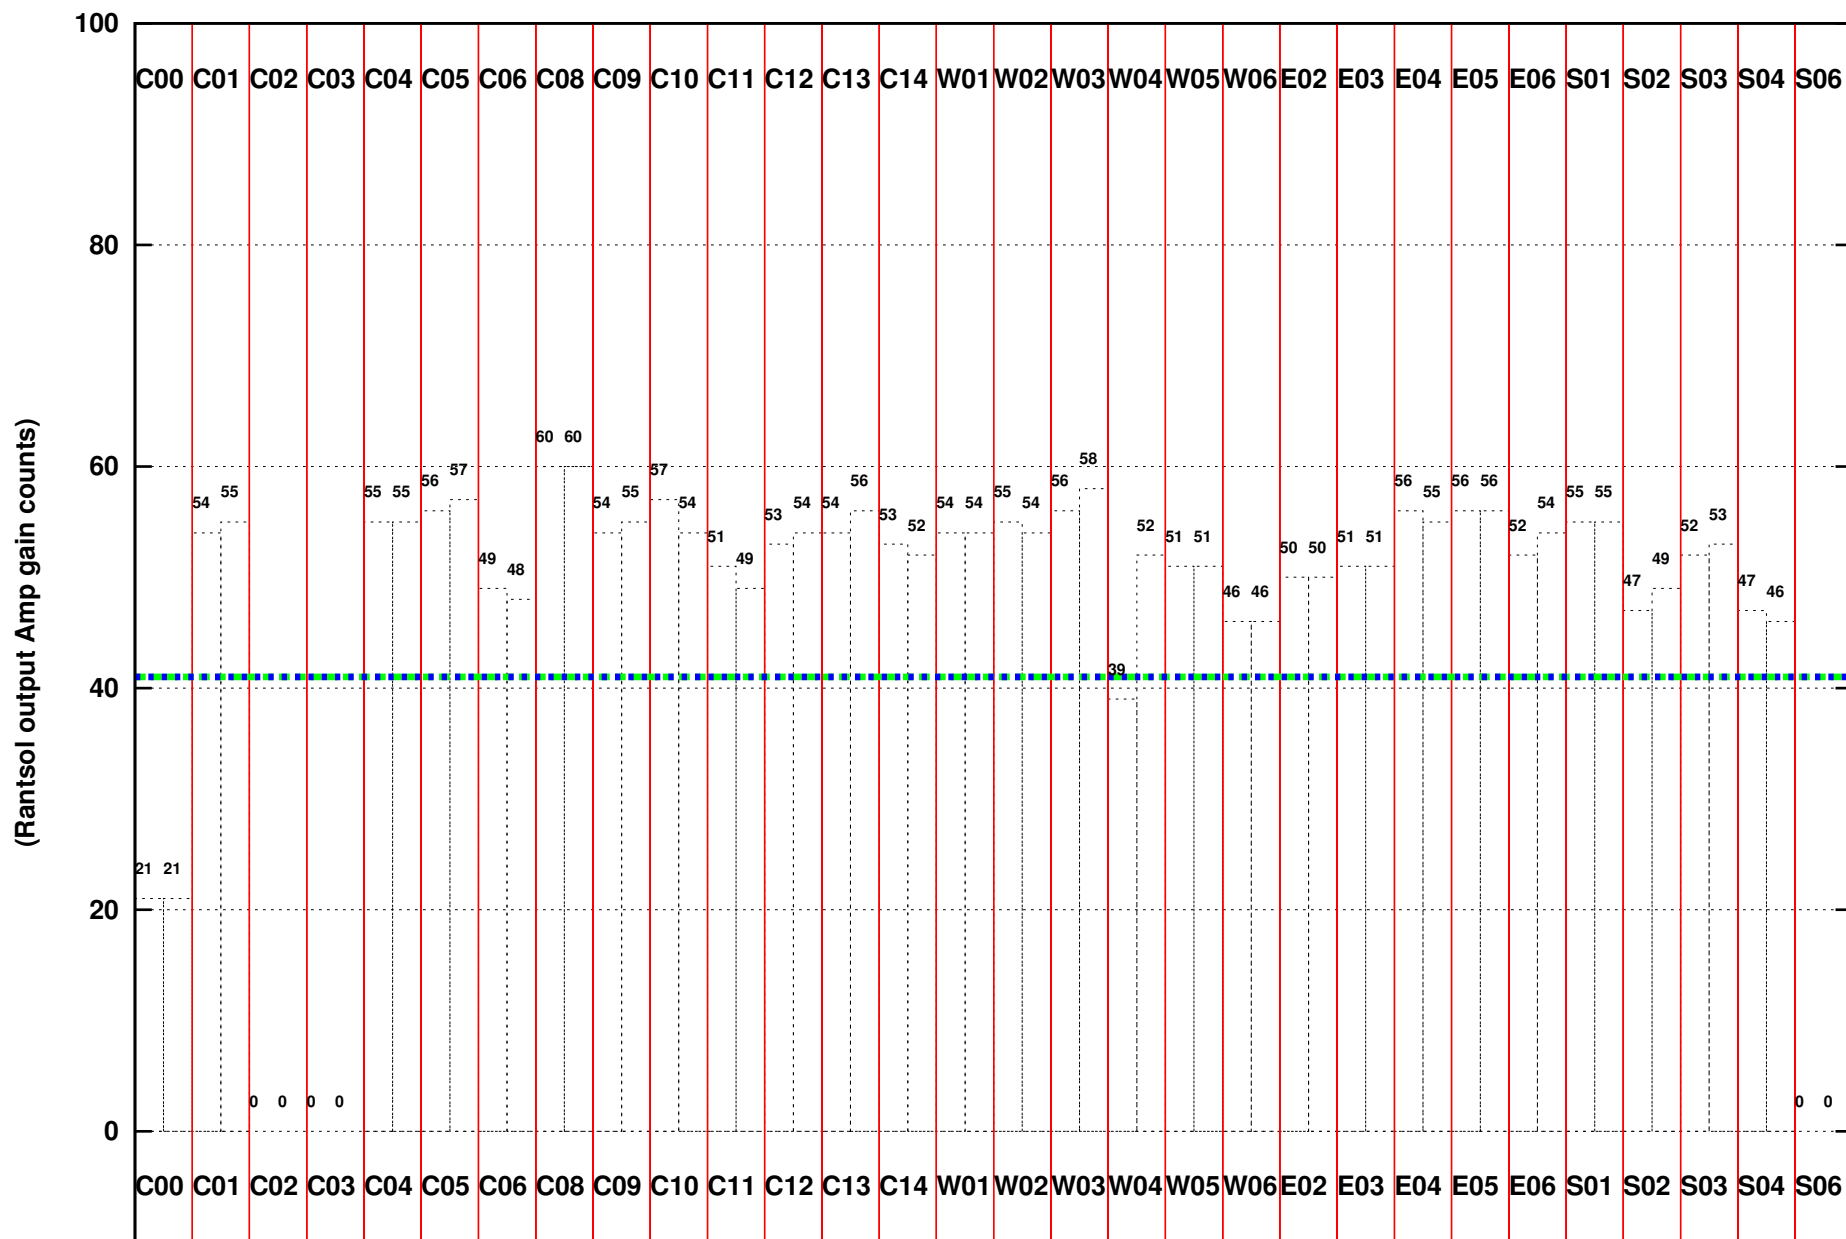

FRINGE STATUS (Rf:500.000,500.000 MHz., LO1:500.000,500.000 MHz., LO4/5:0.000,0.000 MHz.)

( File:/gwbifrddata1/07dec/ddtc211\_07dec2021\_gwb.lta, scan:0, chan:1024, Src:3C48, Date:07Dec2021 16:02:38)