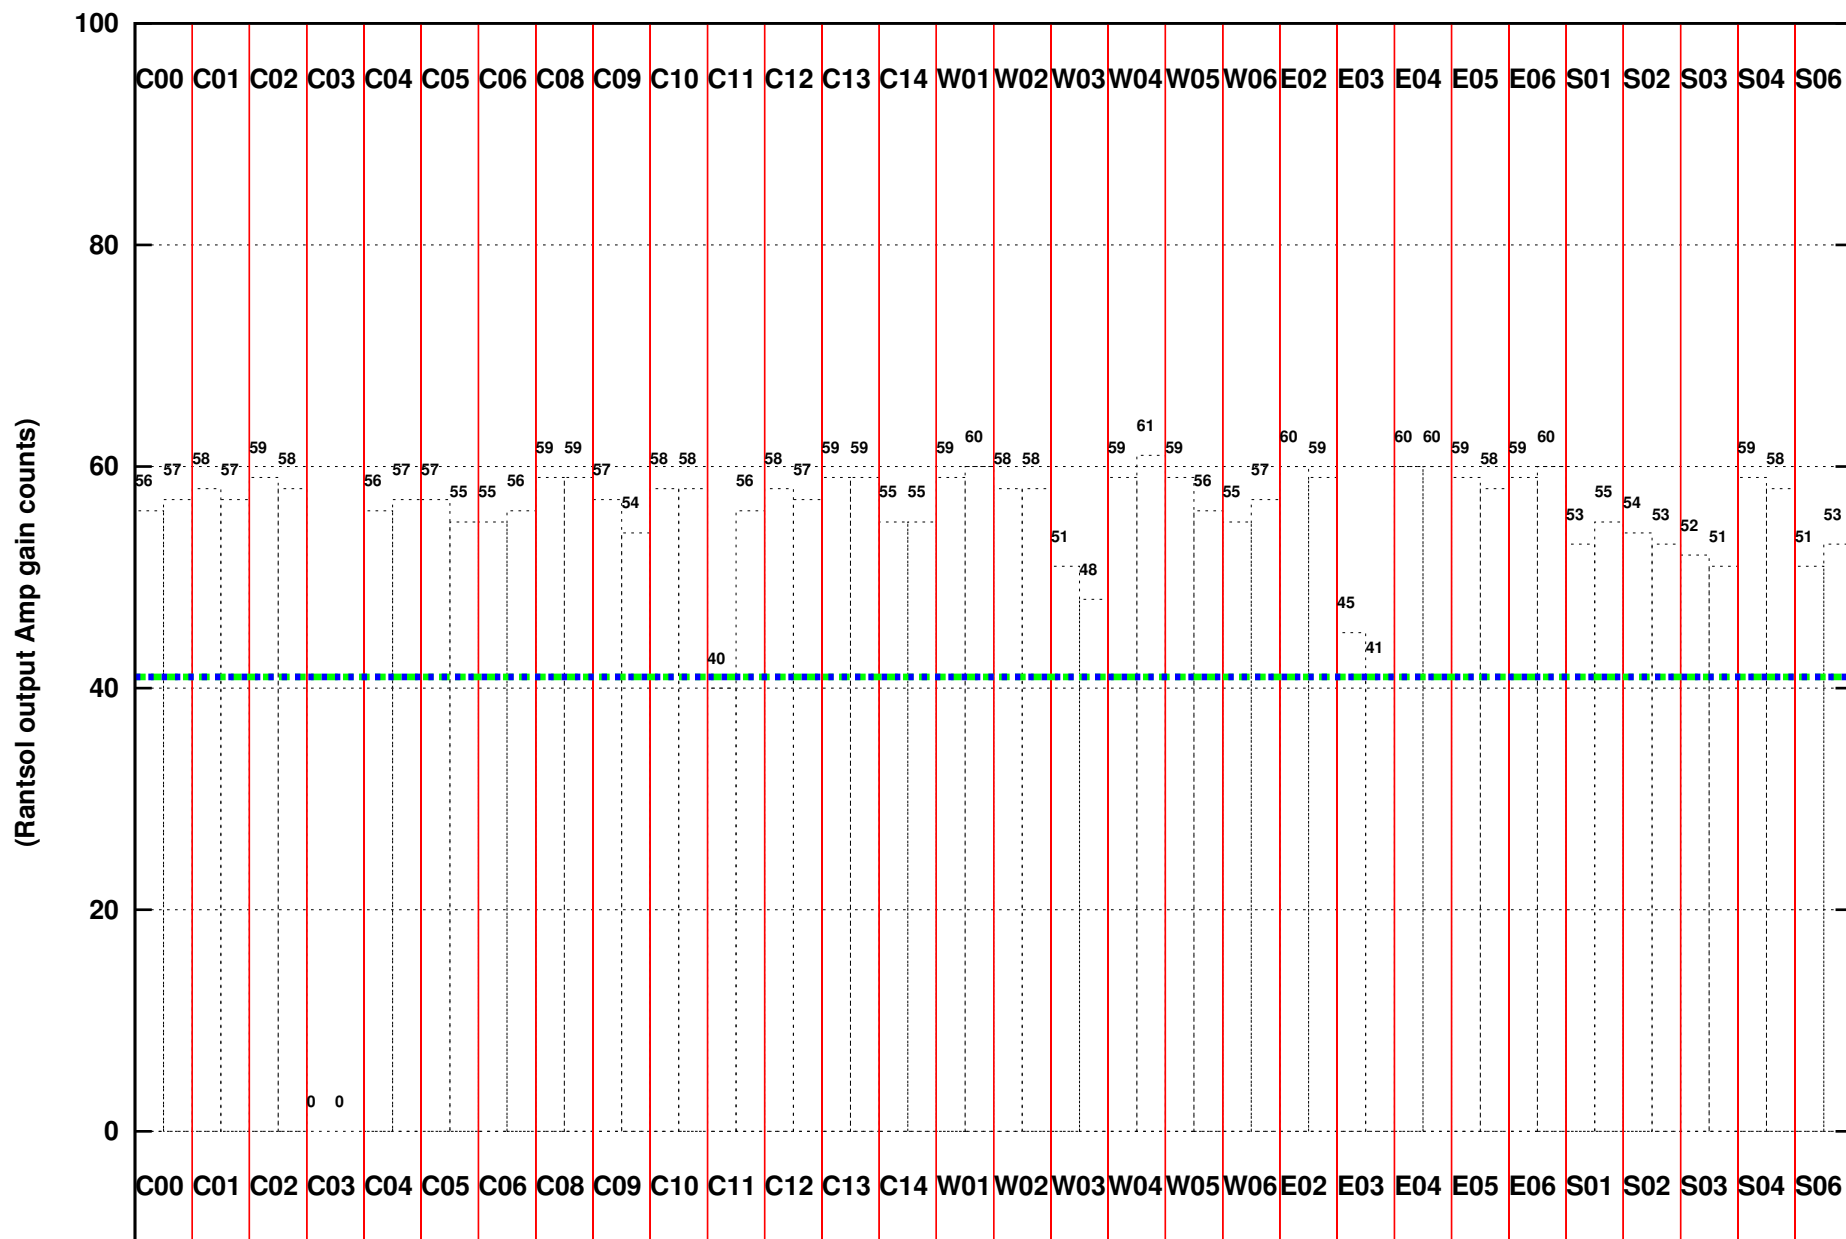

FRINGE STATUS (Rf:550.000,550.000 MHz., LO1:550.000,550.000 MHz., LO4/5:0.000,0.000 MHz.)

( File:/gwbifrdta2/15dec/ddtc214\_15dec2021\_gwb.lta, scan:0, chan:1024, Src:3C147, Date:15Dec2021 03:33:41)