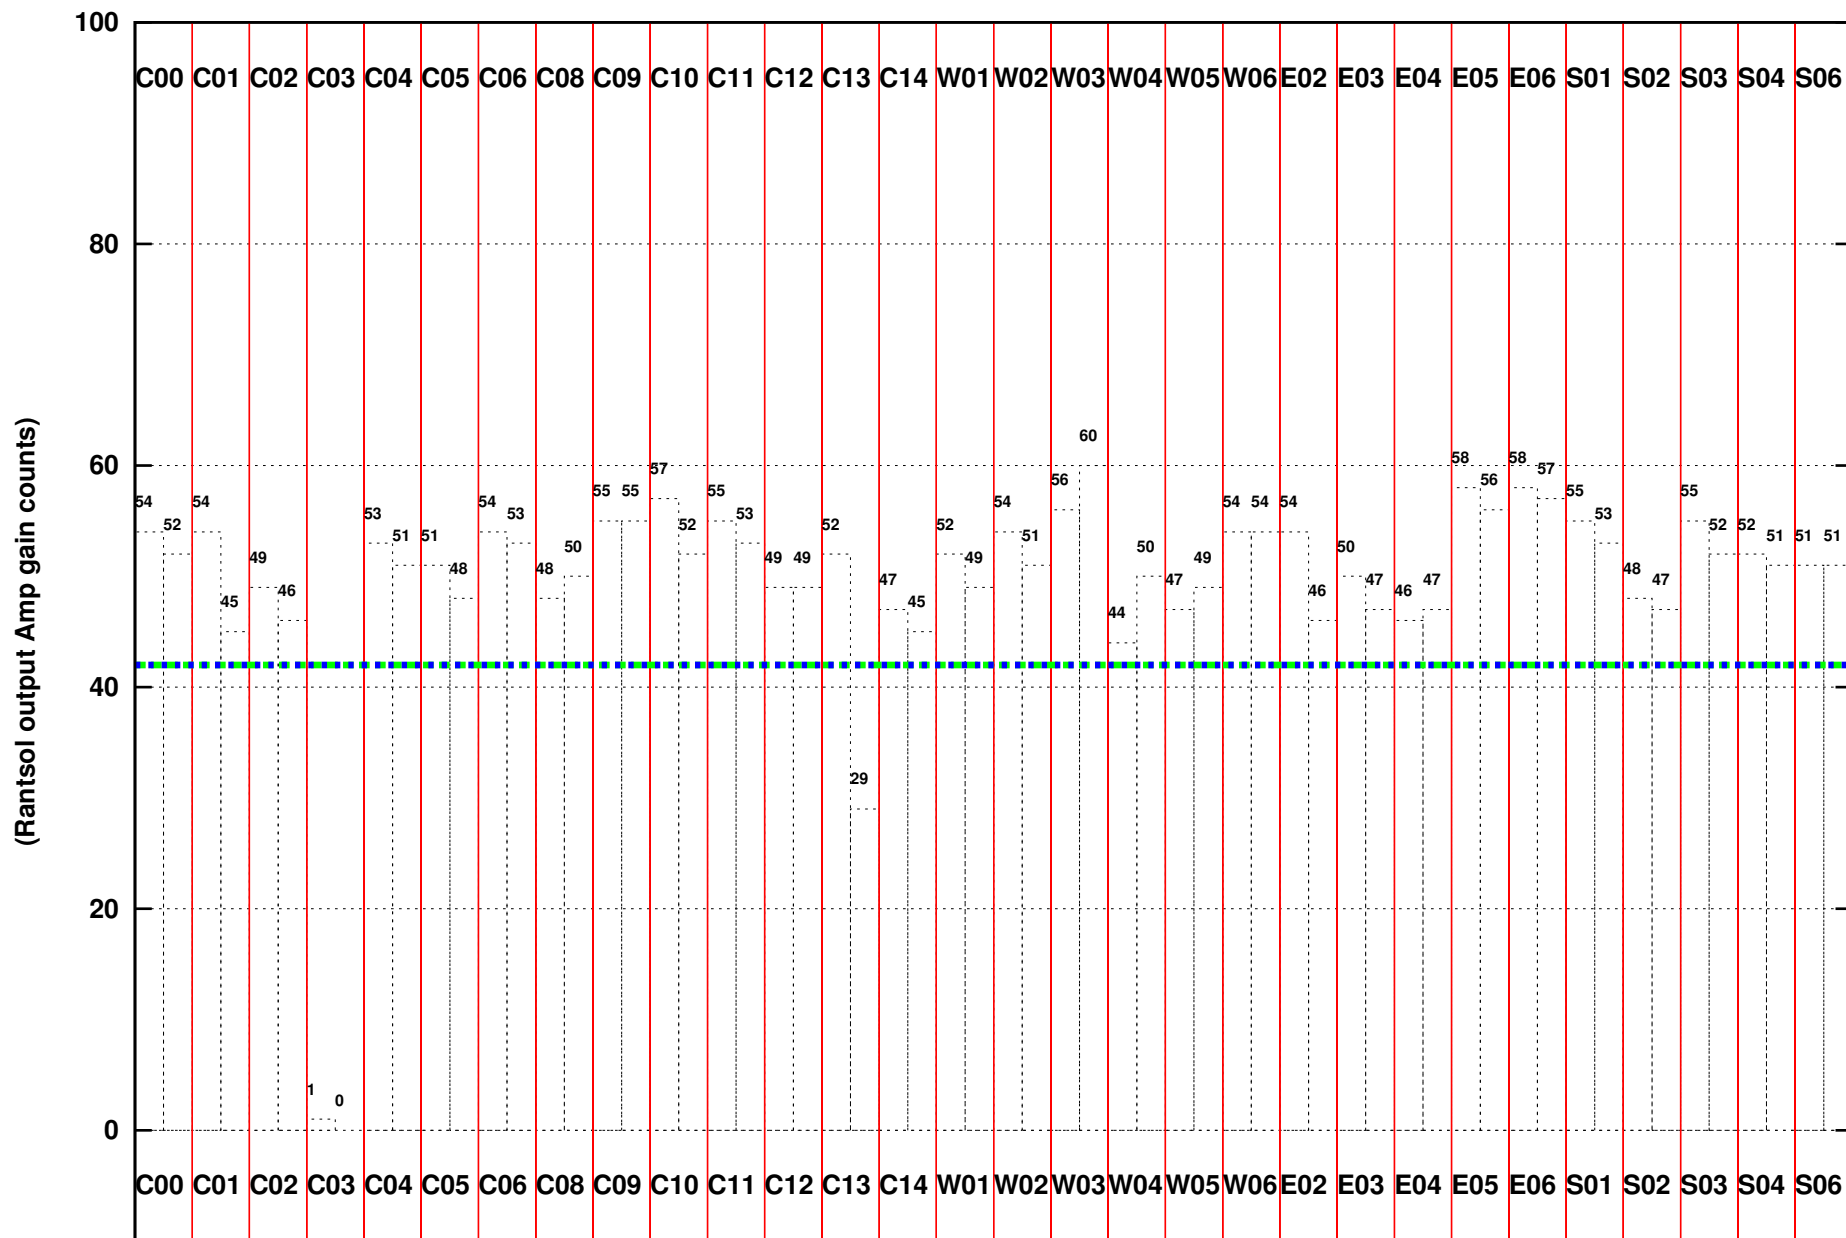

FRINGE STATUS (Rf:1450.000,1450.000 MHz., LO1:1450.000,1450.000 MHz., LO4/5:0.000,0.000 MHz.)

(File:/gwbifrddata2/15dec/41_065_15dec2021_gwb.lta, scan:0, chan:4096, Src:3C286, Date:15Dec2021 05:51:14)