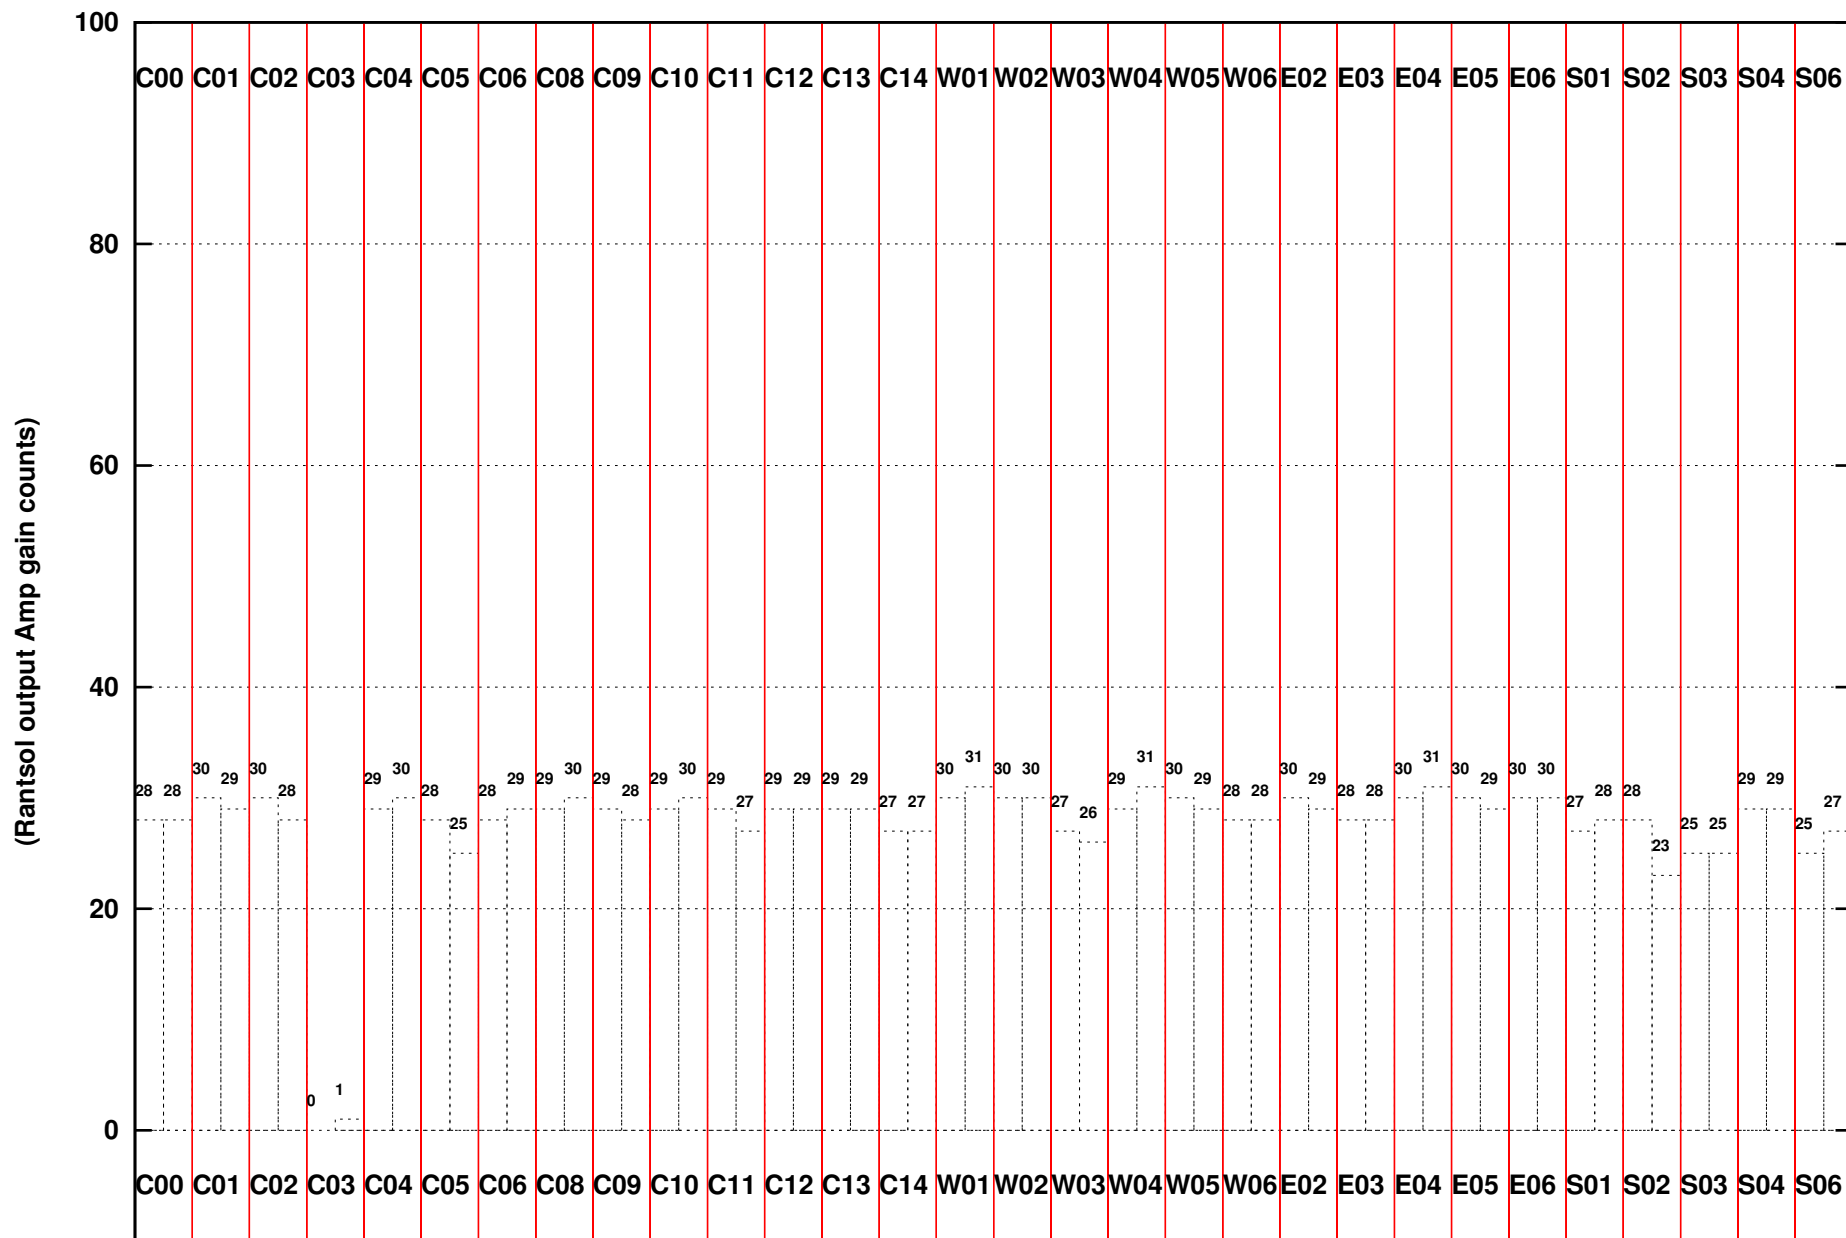

FRINGE STATUS (Rf:550.000,550.000 MHz., LO1:550.000,550.000 MHz., LO4/5:0.000,0.000 MHz.)

( File:/gwbifrddata/18dec/41\_052\_18dec2021\_gwb.lta, scan:0, chan:2048, Src:1609+266, Date:18Dec2021 11:53:28)