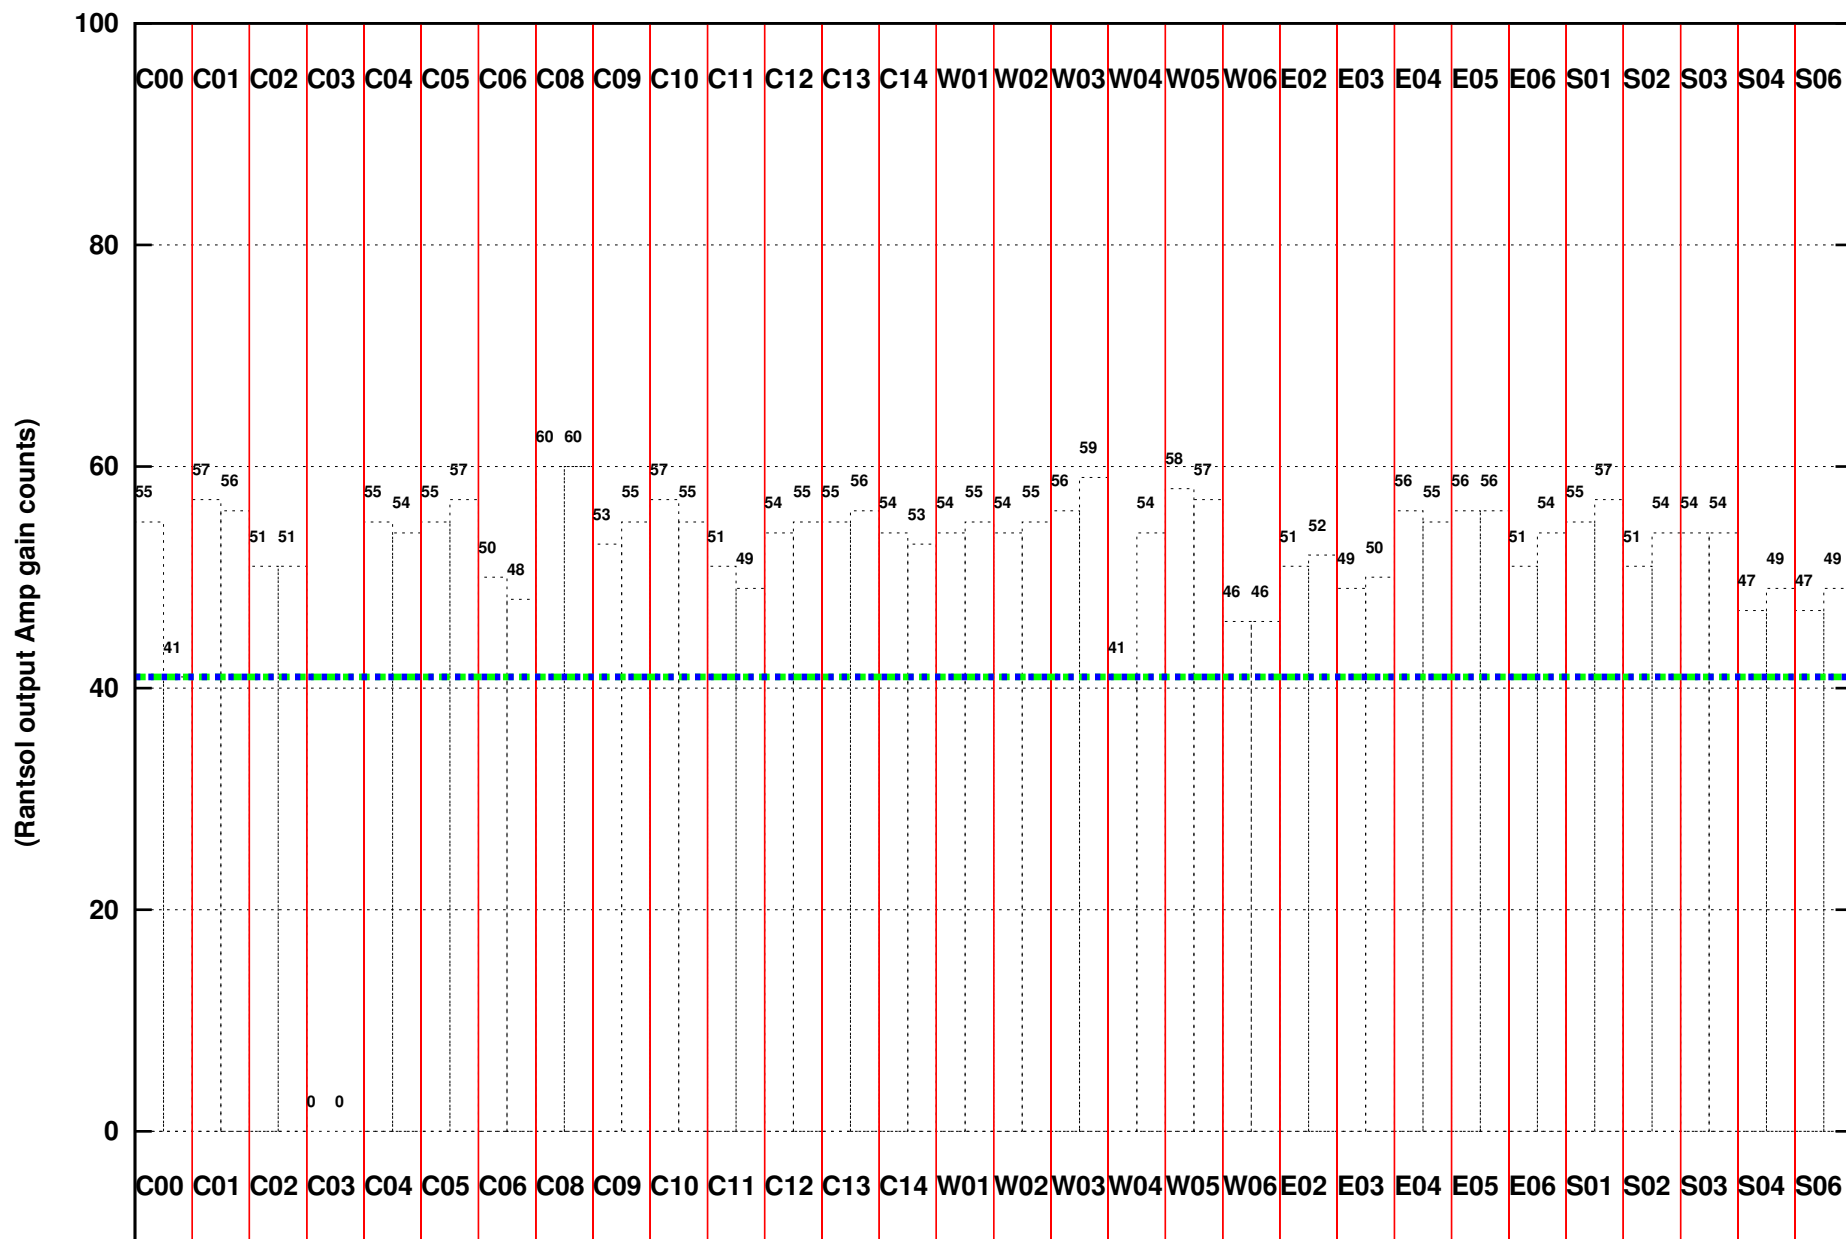

FRINGE STATUS (Rf:500.000,500.000 MHz., LO1:500.000,500.000 MHz., LO4/5:0.000,0.000 MHz.)

(File:/gwbifrddata1/18dec/41_032_18dec2021_gwb.lta, scan:0, chan:2048, Src:3C48, Date:18Dec2021 18:19:49)