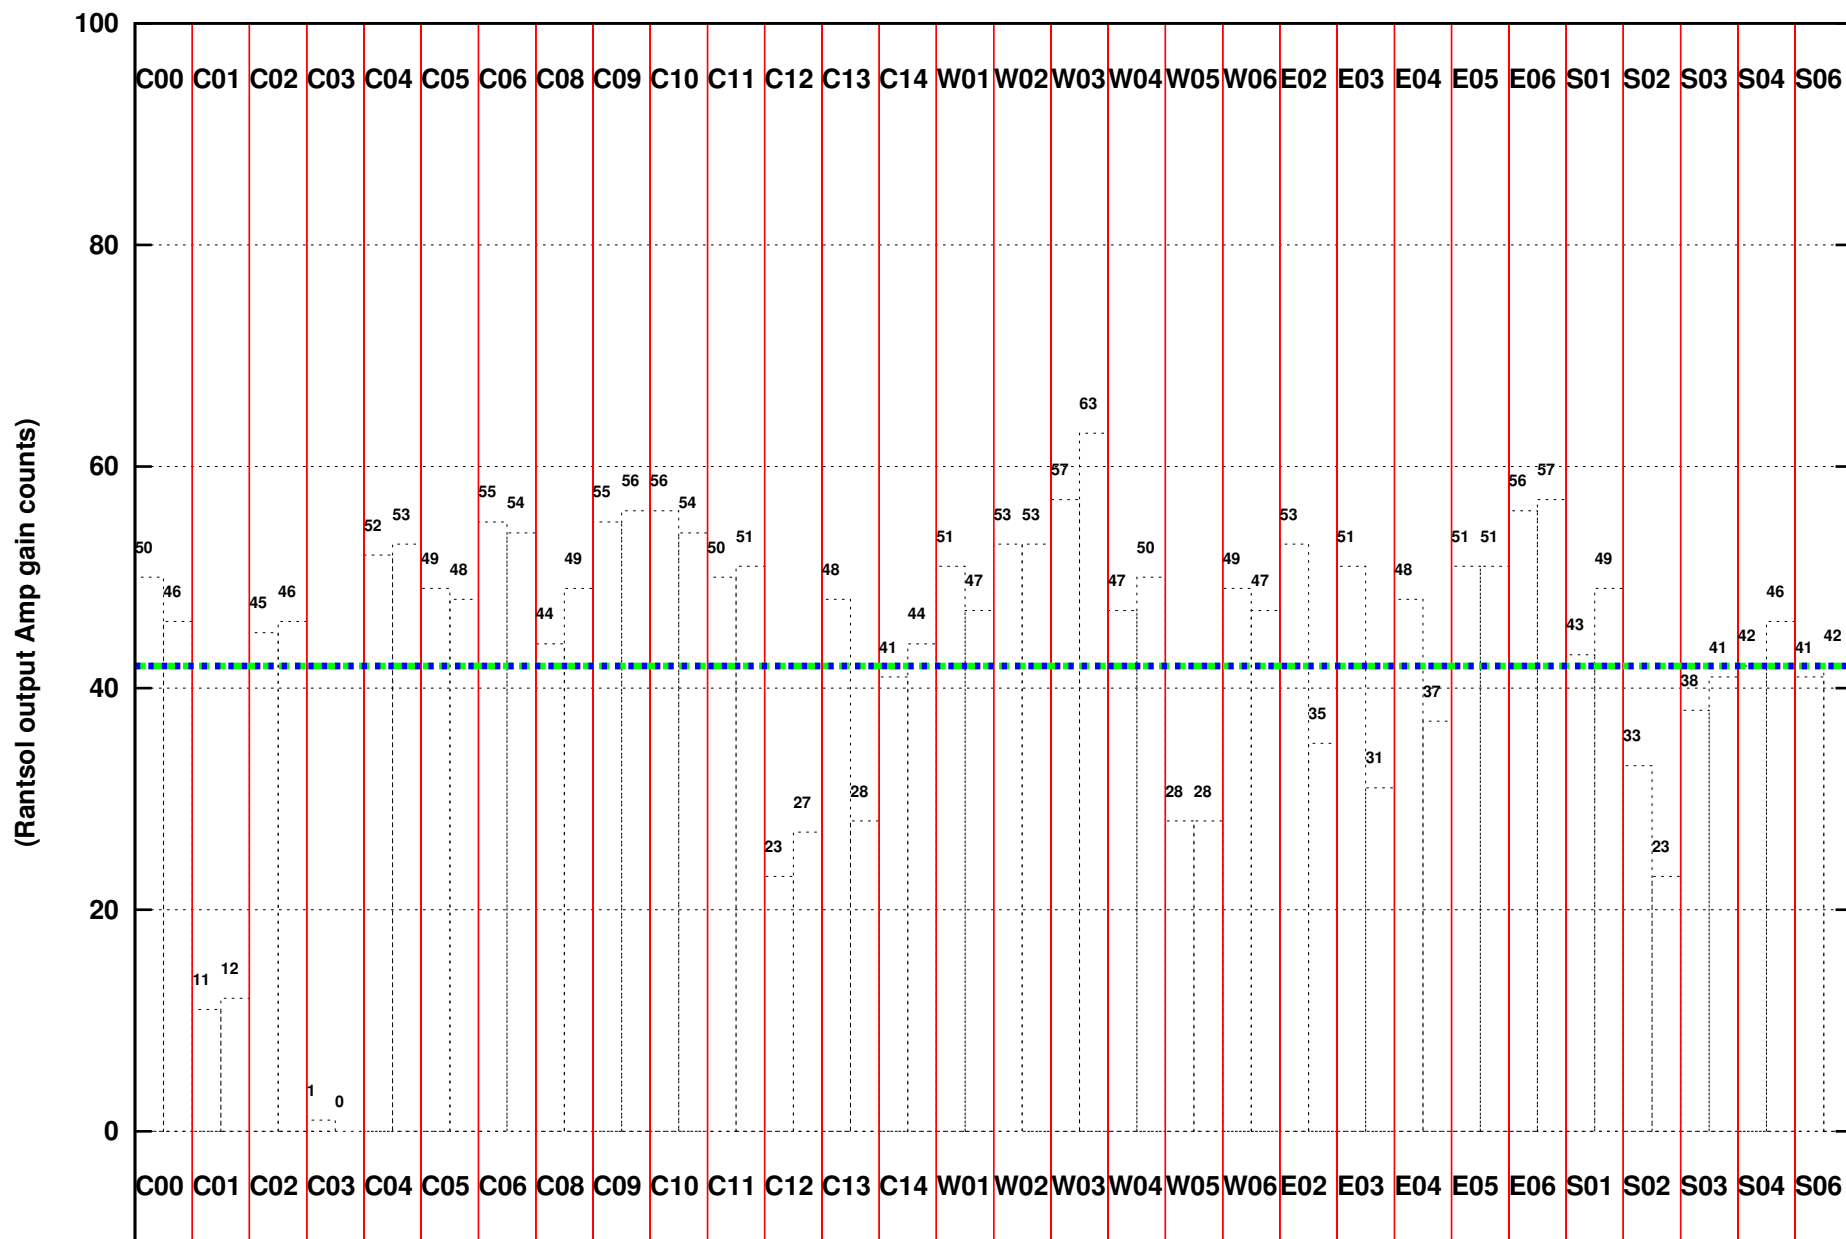

FRINGE STATUS (Rf:1460.000,1460.000 MHz., LO1:1460.000,1460.000 MHz., LO4/5:0.000,0.000 MHz.)

(File:/gwbifrddata1/20dec/41_014_20dec2021_gwb.lta, scan:0, chan:1024, Src:3C48, Date:20Dec2021 19:20:43)