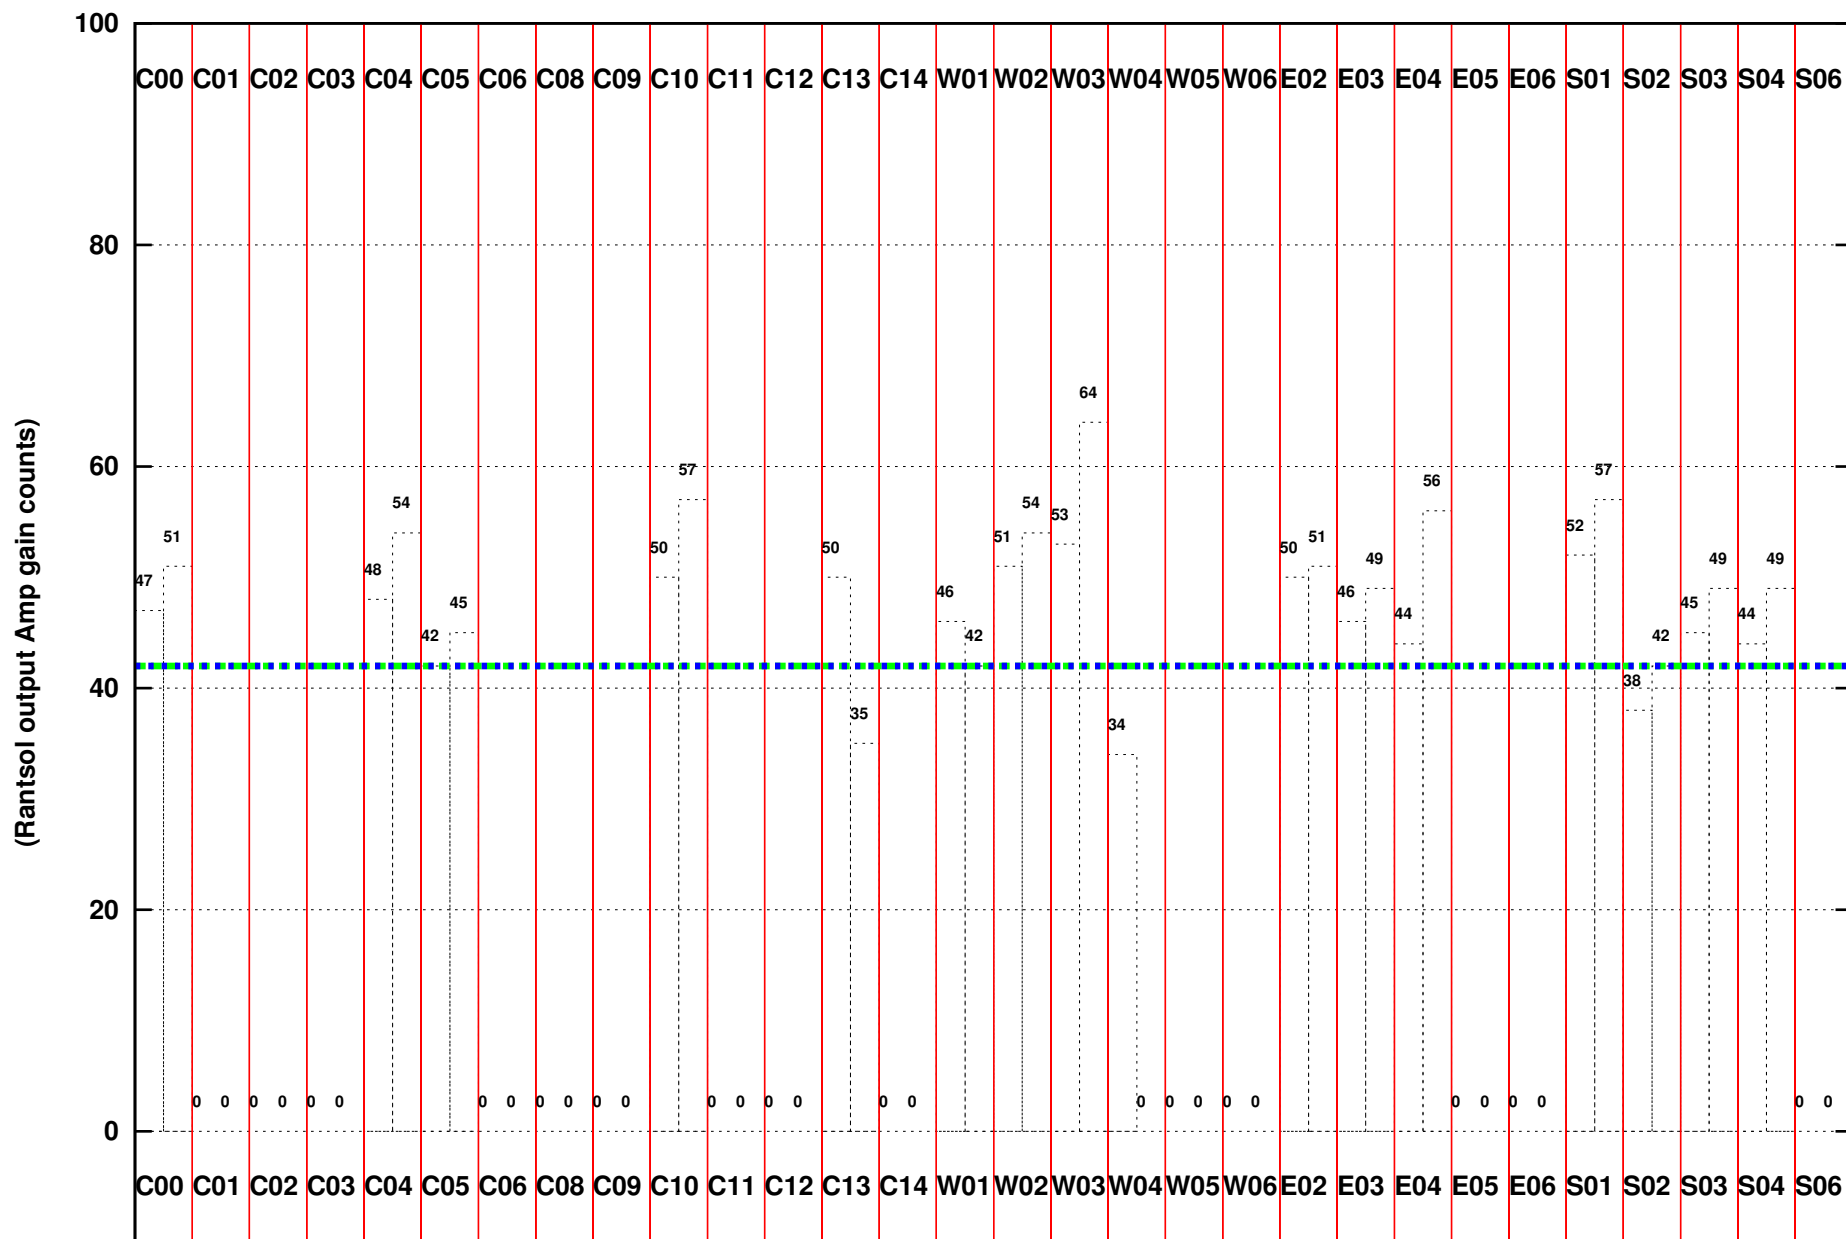

FRINGE STATUS (Rf:1460.000,1460.000 MHz., LO1:1460.000,1460.000 MHz., LO4/5:0.000,0.000 MHz.)

(File:/gwbifrddata1/21dec/41_023_21dec2021_b5_gwb.lta, scan:0, chan:512, Src:3C286, Date:21Dec2021 07:43:31)