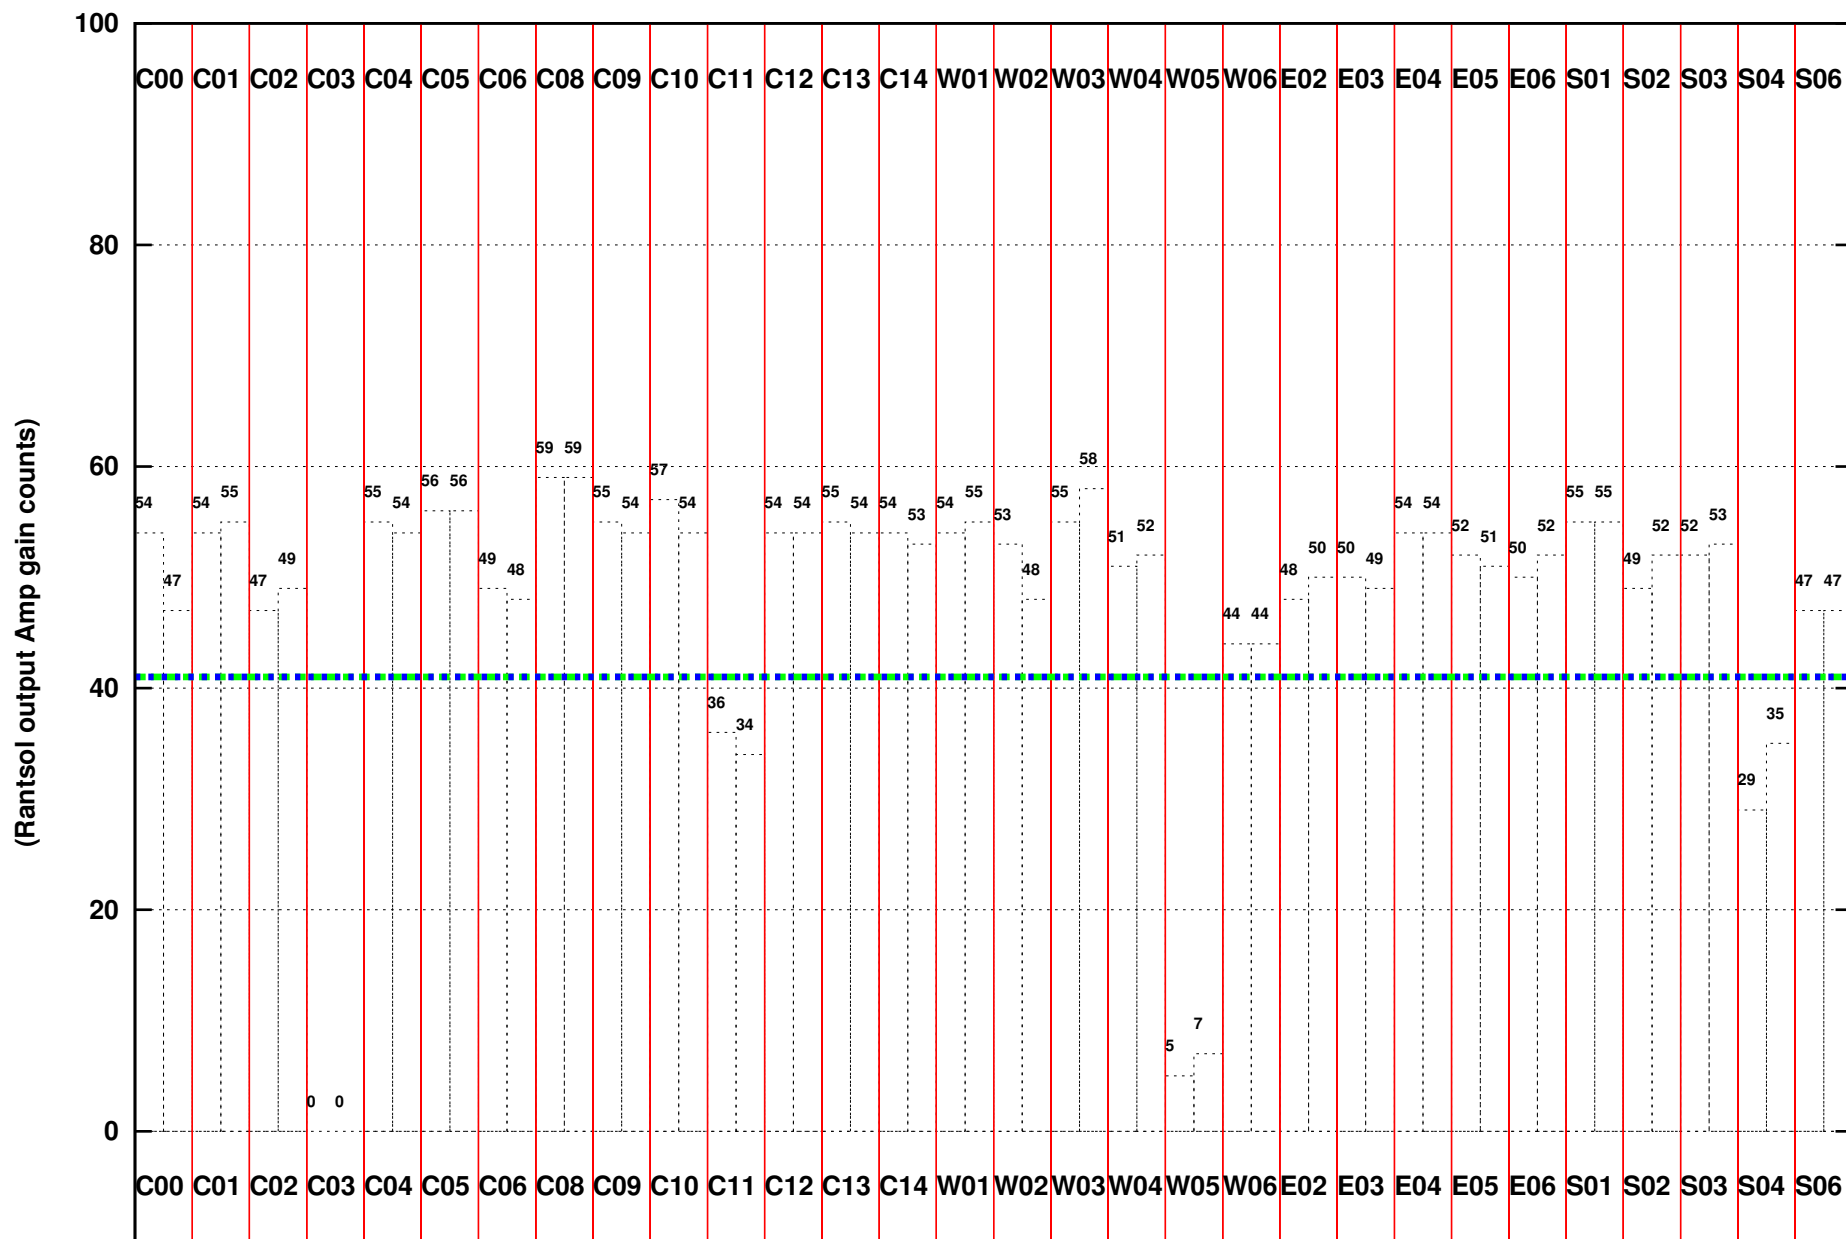

FRINGE STATUS (Rf:500.000,500.000 MHz., LO1:500.000,500.000 MHz., LO4/5:0.000,0.000 MHz.)

(File:/gwbifrdta1/25dec/41_032_25dec2021_band3_gwb.lta, scan:0, chan:2048, Src:3C48, Date:25Dec2021 18:01:45)